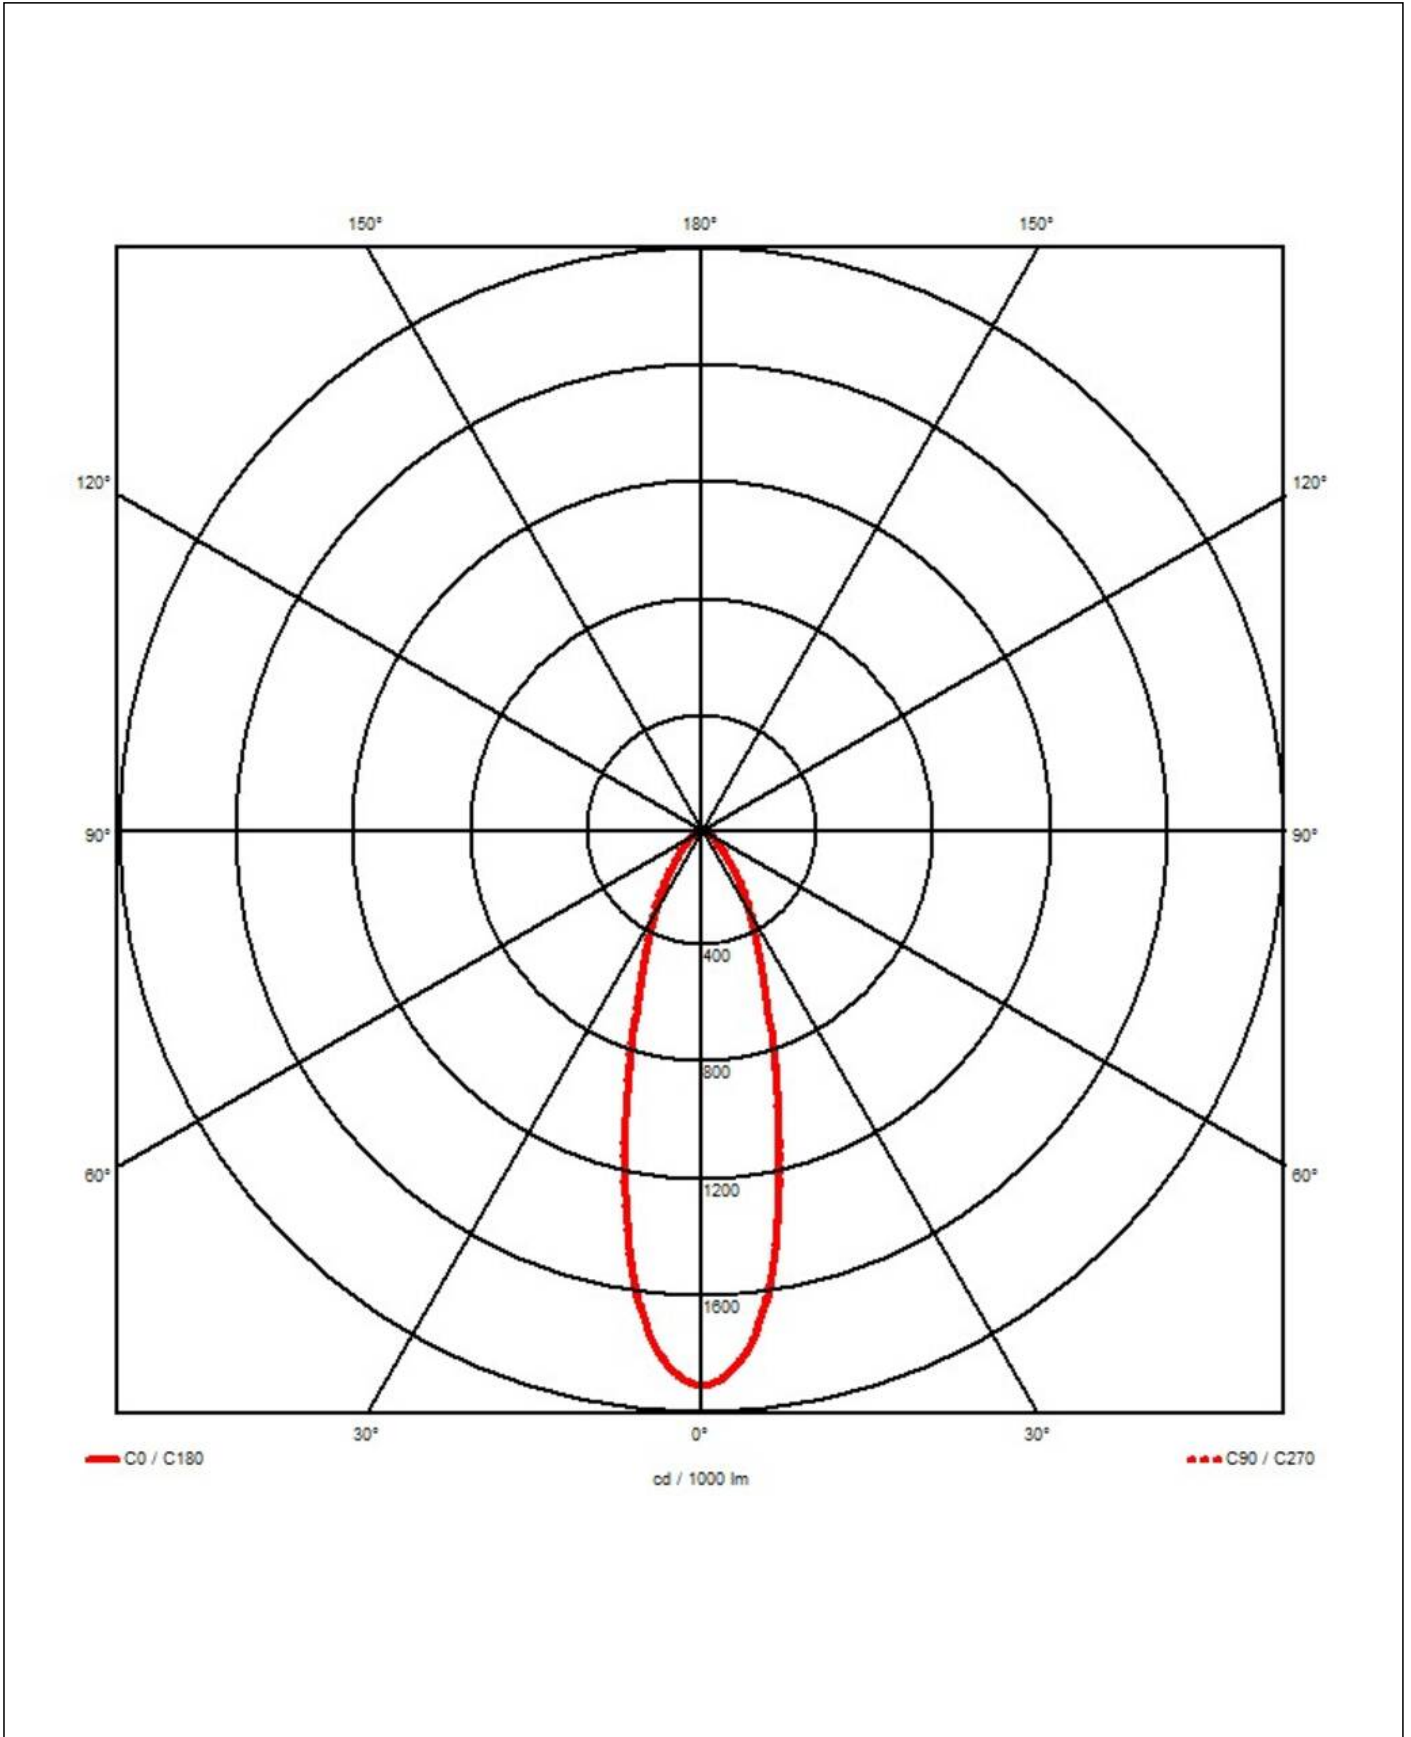

Your Contact:
WISKA Hoppmann GmbH
Kisdorfer Weg 28 · 24568 Kaltenkirchen · Germany
☎ +49-4191-508-0 · 📠 +49-4191-508-209
contact@wiska.de · www.wiska.com

Other technical data on request / subject to change without notice