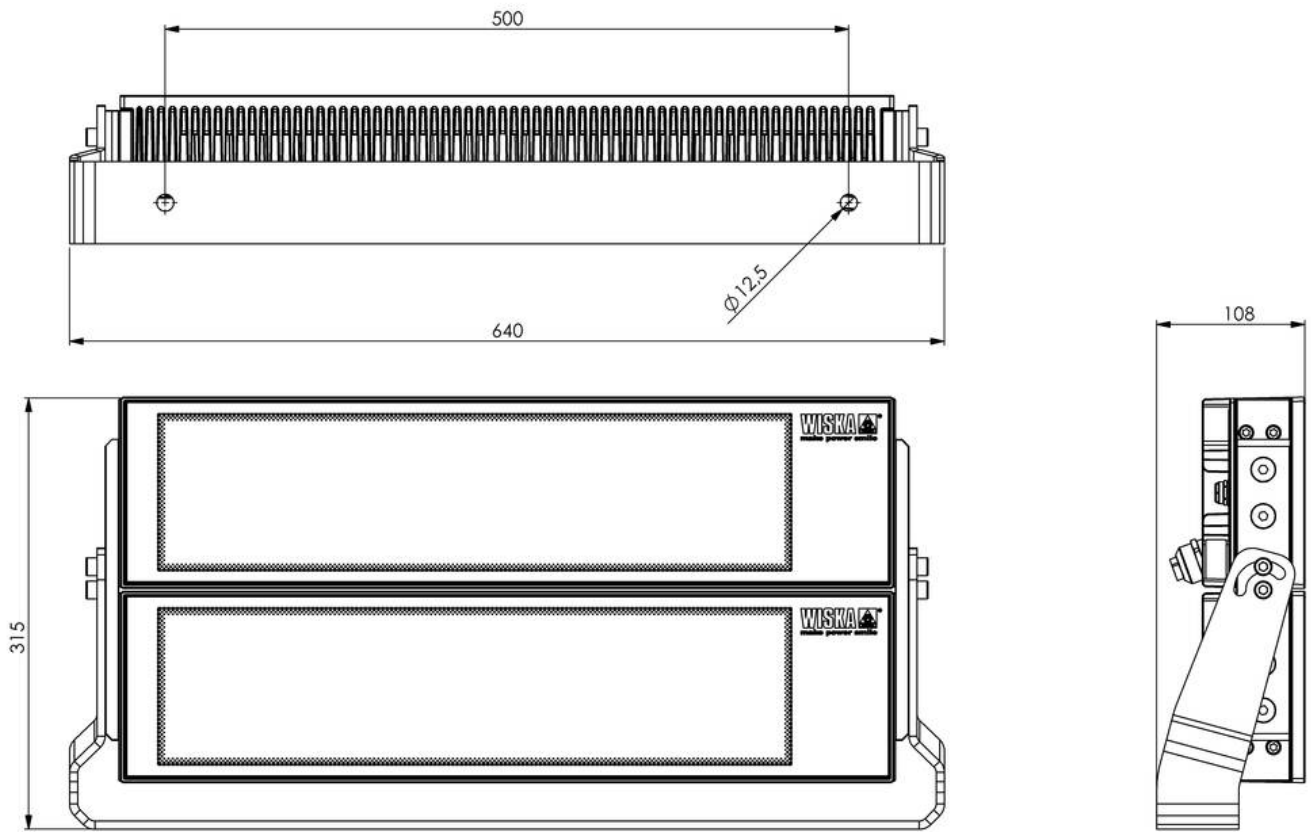

Your Contact:

WISKA Hoppmann GmbH

Kisdorfer Weg 28 · 24568 Kaltenkirchen · Germany

☎ +49-4191-508-0 · 📠 +49-4191-508-209

✉ contact@wiska.de · 🌐 www.wiska.com