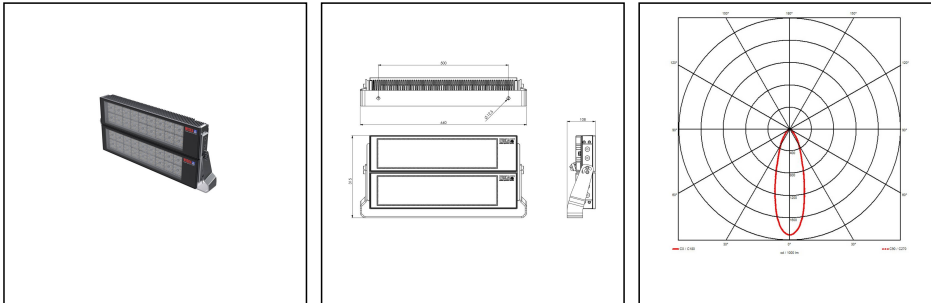

5010-2x220W-NB-BK-AA

LED Floodlight 2x220W 230V aluminium

Products may differ in size, colour and appearance to those shown. If you require further information or customisation, please contact us directly.

WISKA-Order no.	10113070
Type	5010-2x220W-NB-BK-AA
Material	Aluminium, Stainless steel
Reflector	Narrow beam
Wattage	440 W
Power[^]	2 x 220 W
Protection class	IP66 / IP67
Operational areas	Indoor / Outdoor
Temp. range min	-25 °C
Temp. range max	45 °C
Mounting	Wall, Ceiling, Upside
Lightsource	LED
Lightsource incl.	Yes
Colour temperature	5700 K
Luminous flux	60000 lm
Colour rendering index	≥ 80
Rated Lifetime	L80/B10 @Ta +45 °C
System Lifetime	100000 h
Type of cable gland	M 25 x 1,5
Material cable gland	Brass nickel-plated
Ø cable diameter min	9 mm
Ø cable diameter max	17 mm
External dimensions LxWxH	640x315x108mm
Colour	Black
Weight	18,4 kg