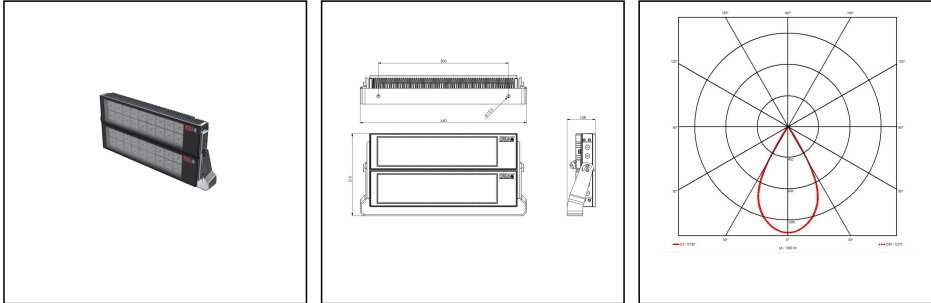

5010-2x220W-MB-BK-AA

LED Floodlight 2x220W 230V aluminium

Products may differ in size, colour and appearance to those shown. If you require further information or customisation, please contact us directly.

WISKA-Order no.	10113071
Type	5010-2x220W-MB-BK-AA
Material	Aluminium, Stainless steel
Reflector	Medium beam
Wattage	440 W
Power[^]	2 x 220 W
Protection class	IP66 / IP67
Operational areas	Indoor / Outdoor
Temp. range min	-25 °C
Temp. range max	45 °C
Mounting	Wall, Ceiling, Upside
Lightsource	LED
Lightsource incl.	Yes
Colour temperature	5700 K
Luminous flux	60000 lm
Colour rendering index	≥ 80
Rated Lifetime	L80/B10 @Ta +45 °C
System Lifetime	100000 h
Type of cable gland	M 25 x 1,5
Material cable gland	Brass nickel-plated
Ø cable diameter min	9 mm
Ø cable diameter max	17 mm
External dimensions LxWxH	640x315x108mm
Colour	Black
Product Color	black