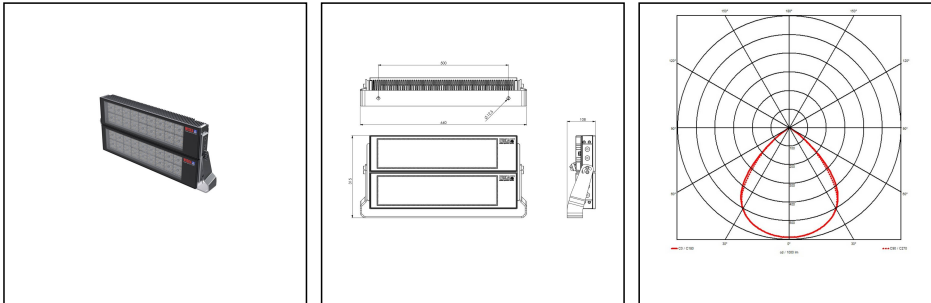

5010-2x220W-WB-BK-AA

LED Floodlight 2x220W 230V aluminium

Products may differ in size, colour and appearance to those shown. If you require further information or customisation, please contact us directly.

WISKA-Order no.	10113072
Type	5010-2x220W-WB-BK-AA
Material	Aluminium, Stainless steel
Reflector	Wide beam
Wattage	440 W
Power[^]	2 x 220 W
Protection class	IP66 / IP67
Operational areas	Indoor / Outdoor
Temp. range min	-25 °C
Temp. range max	45 °C
Mounting	Wall, Ceiling, Upside
Lightsource	LED
Lightsource incl.	Yes
Colour temperature	5700 K
Luminous flux	60000 lm
Colour rendering index	≥ 80
Rated Lifetime	L80/B10 @Ta +45 °C
System Lifetime	100000 h
Type of cable gland	M 25 x 1,5
Material cable gland	Brass nickel-plated
Ø cable diameter min	9 mm
Ø cable diameter max	17 mm
External dimensions LxWxH	640x315x108mm
Colour	Black
Weight	18,4 kg