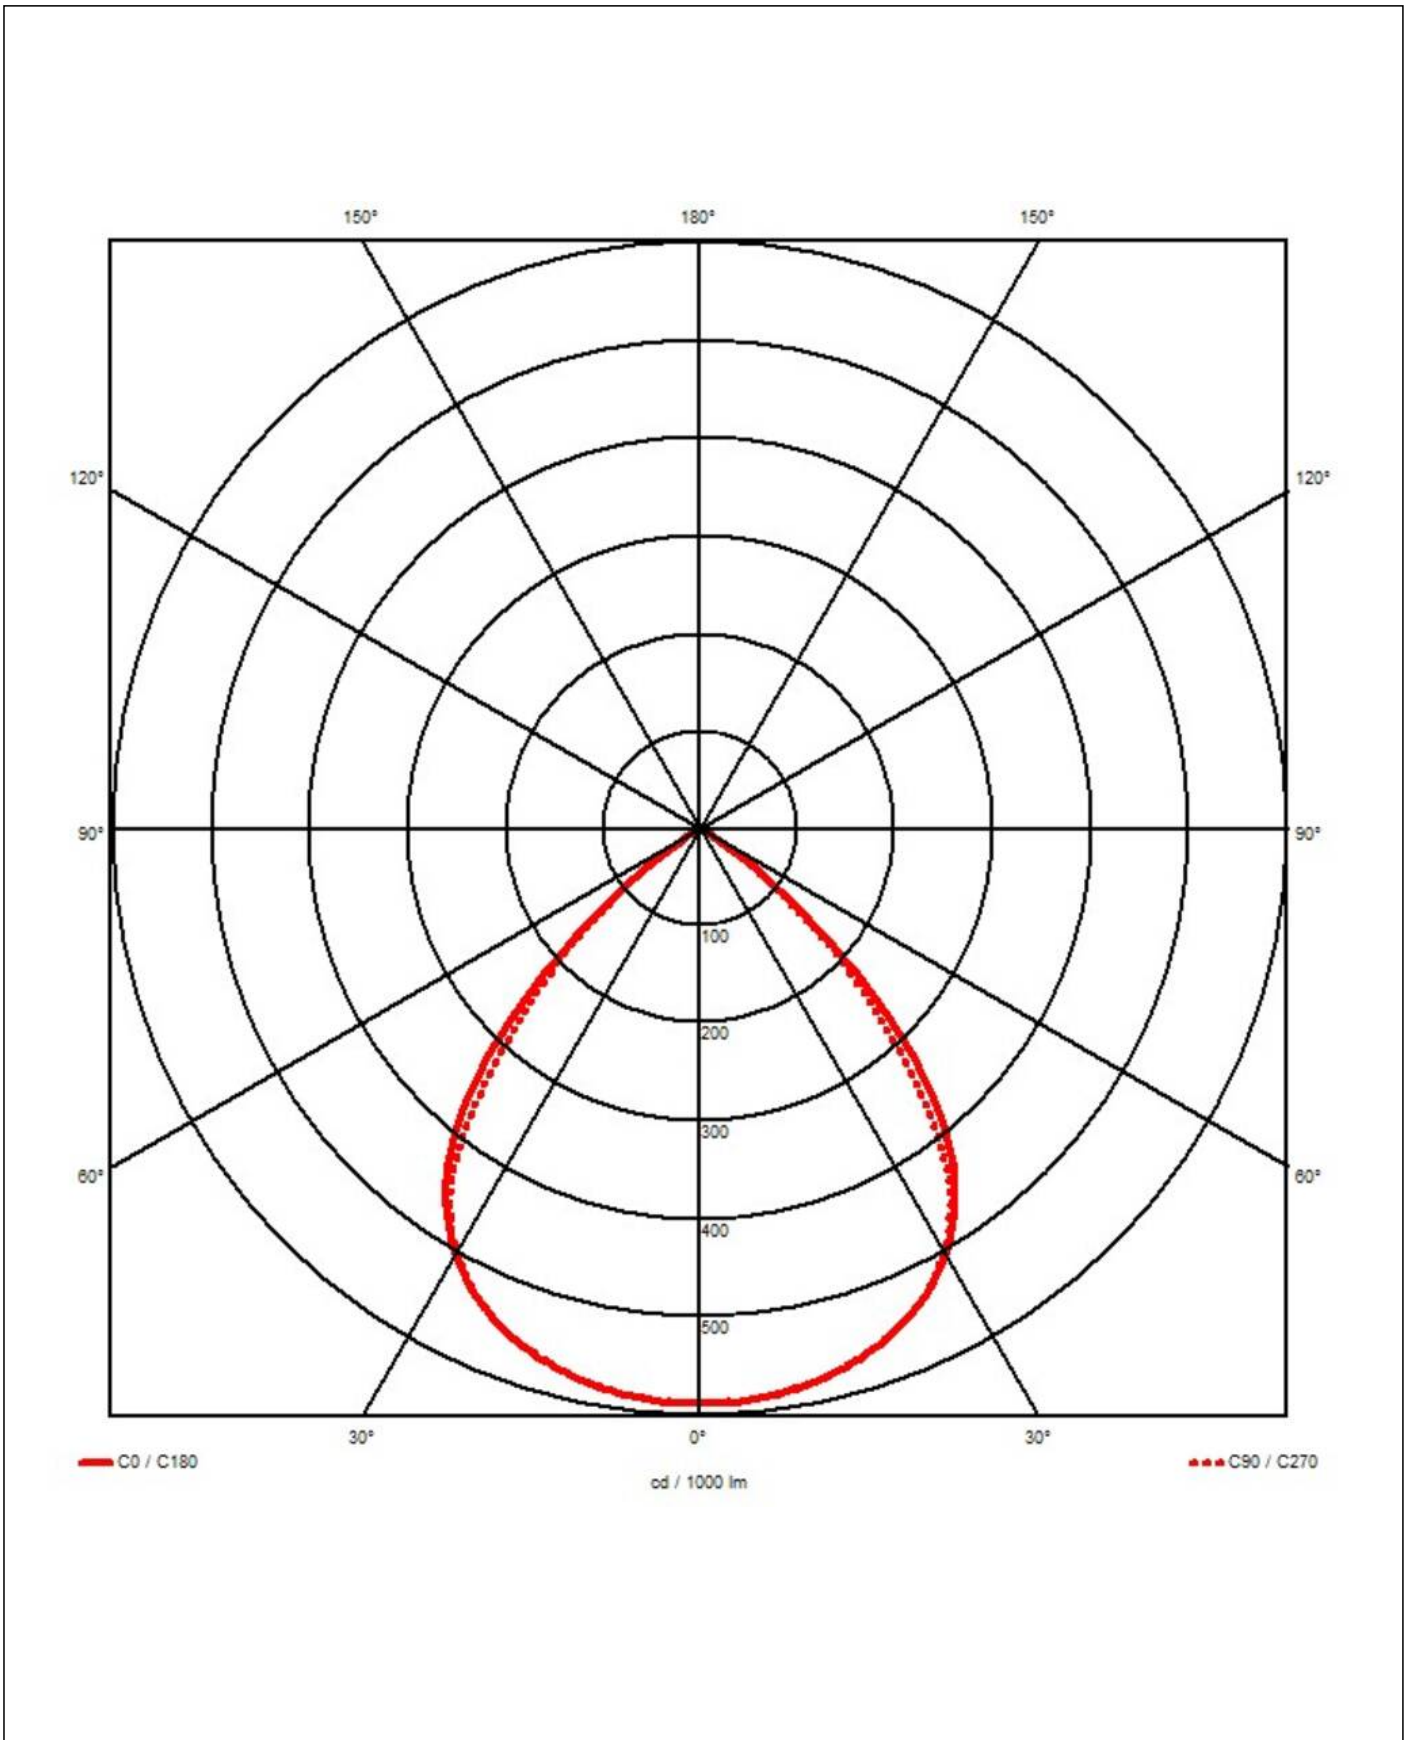

Your Contact:

WISKA Hoppmann GmbH

Kisdorfer Weg 28 · 24568 Kaltenkirchen · Germany

☎ +49-4191-508-0 · 📠 +49-4191-508-209

contact@wiska.de · www.wiska.com