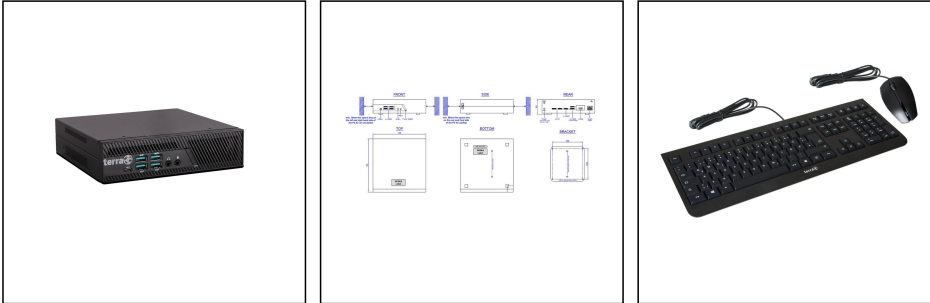

CLIENT4SHIP/MICRO-5.1/I7/256GB/SSD

Products may differ in size, colour and appearance to those shown. If you require further information or customisation, please contact us directly.

| | |
|--------------------------|------------------------------------|
| Type | CLIENT4SHIP/MICRO-5.1/I7/256GB/SSD |
| WISKA-Order no. | 10113194 |
| Casing | NUC |
| Material | Aluminium |
| Colour | Black, silver |
| Operational areas | Indoor |
| Mounting | Surface mounting |
| Temp. range min | -30 °C |
| Temp. range max | 50 °C |
| operating system | WIN10/64bit |
| Software | WISKA client |
| Processor | Intel i7 |
| HDD (Video) type | DDR4/16GB |
| SSD/HDD (OS) type | SSD/256GB |
| HDD (Video) type | none |
| Ethernet | 1 x GB-LAN/RJ45 |
| Port | 5x USB 3.0 |
| Monitor Interface | DP/HDMI |
| Monitor max. | 3 ST |
| Bluetooth | Yes |
| Voltage | 100 V - 240 V |
| Type of Voltage | AC |
| Frequence | 50/60 Hz |
| Wattage | 150 W |
| Weight | 1,3 kg |

WISKA VIEW CLIENT4SHIP®Micro
Workstation with standard configuration,
including operating system WINx,
Intel i7 processor, 256GB SSD, 24/7,
MIL-STD-810H
USB standard keyboard (US layout)
and USB mouse. WISKA VIEW CCTV
Client software is installed and the setup
adjusted according to the overall system