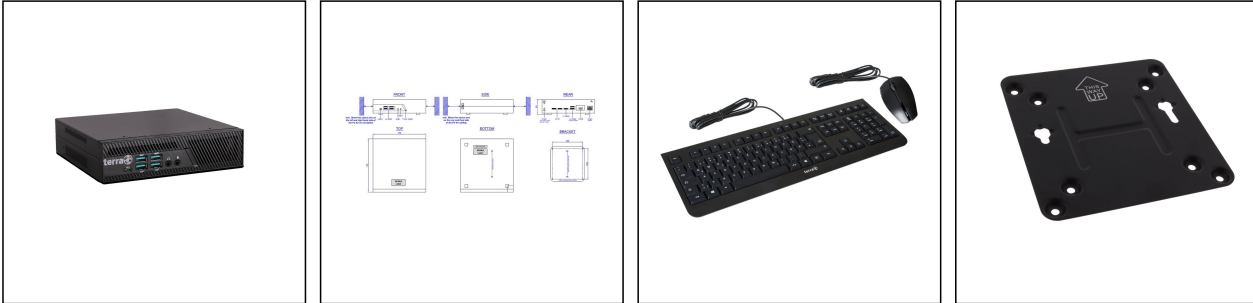

## COM4SHIP/MICRO-5.1/8IP/4TB

Products may differ in size, colour and appearance to those shown. If you require further information or customisation, please contact us directly.

<b>Type</b>	COM4SHIP/MICRO-5.1/8IP/4TB
<b>WISKA-Order no.</b>	10113218
<b>Casing</b>	NUC
<b>Material</b>	Aluminium
<b>Colour</b>	Black
<b>Operational areas</b>	Indoor
<b>Mounting</b>	Surface mounting
<b>Temp. range min</b>	-30 °C
<b>Temp. range max</b>	50 °C
<b>operating system</b>	WIN10/64bit
<b>Software</b>	WISKA server
<b>Processor</b>	Intel i7
<b>HDD (Video) type</b>	DDR4/16GB
<b>SSD/HDD (OS) type</b>	SSD/256GB
<b>SSD (Video) type</b>	4TB
<b>Ethernet</b>	1 x GB-LAN/RJ45
<b>Port</b>	5x USB 3.0
<b>Monitor Interface</b>	DP/HDMI
<b>Monitor max.</b>	3 ST
<b>Camera IP max.</b>	8 ST
<b>Bluetooth</b>	Yes
<b>Voltage</b>	100 V - 240 V
<b>Type of Voltage</b>	AC
<b>Frequence</b>	50/60 Hz
<b>Wattage</b>	150 W

Remarks:

WISKA VIEW COM4SHIP® Micro with  
Standard configuration, incl.  
Operating system WINx, Intel i7 processor,  
4TB 24/7 SSD, MIL-STD-810H.  
USB standard keyboard (US layout)  
and USB mouse  
WISKA VIEW CCTV server software  
is installed  
Software dongle for:  
8x IP-PTZ camera station  
Contains:  
1x power supply (110-240VAC),  
1x patch cable Cat6 / 2m  
2x RJ45 connectors  
Incl. Vesa100 mounting kit