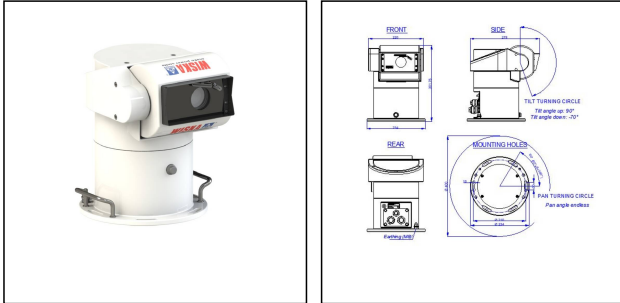

# CS-S160-2/4032H/PTZ

Products may differ in size, colour and appearance to those shown. If you require further information or customisation, please contact us directly.

<b>Type</b>	CS-S160-2/4032H/PTZ
<b>WISKA-Order no.</b>	10113233
<b>Material</b>	Stainless Steel 316L (1.4404)
<b>Surface</b>	Powder coated
<b>Colour</b>	RAL 9016
<b>Operational areas</b>	Outdoor
<b>Weight</b>	20 kg
<b>Protection class</b>	IP66 / IP68 (0,2 bar 30min)
<b>Temp. range min</b>	-30 °C
<b>Temp. range max</b>	55 °C
<b>Humidity</b>	100 %
<b>Wash&amp;Wipe</b>	No
<b>Resolution</b>	max. 4MP (2560x1440)
<b>Image Sensor</b>	1/2.8" Starvis CMOS
<b>Video Standard</b>	Digital
<b>Video Streaming</b>	H.264/H.265/MJPEG
<b>Zoom</b>	Yes
<b>Zoom (opt. x digi.)</b>	512 (opt: 32x digi: 16x)
<b>Frames per Second</b>	30
<b>Lighting Conditions</b>	Low light
<b>Min. illumination</b>	0,005 lx / 0,0005 lx (b/w)
<b>Angle of View (horizontal)</b>	55.8° - 2.3°
<b>Angle of View (vertical)</b>	31.9° - 1.3°
<b>Pan/Tilt</b>	Remote operated
<b>P/T-Type</b>	included

Remarks:

IP Outdoor Camera station CS-S160-2,  
 IP66/IP68, PTZ,  
 Resolution 2560x1440 (4MP),  
 32x optical zoom, low light, RAL9016,  
 SUS316L, -30°C/55°C, with electrical  
 pan/tilt device (horizontally endless)  
 and integrated connection area