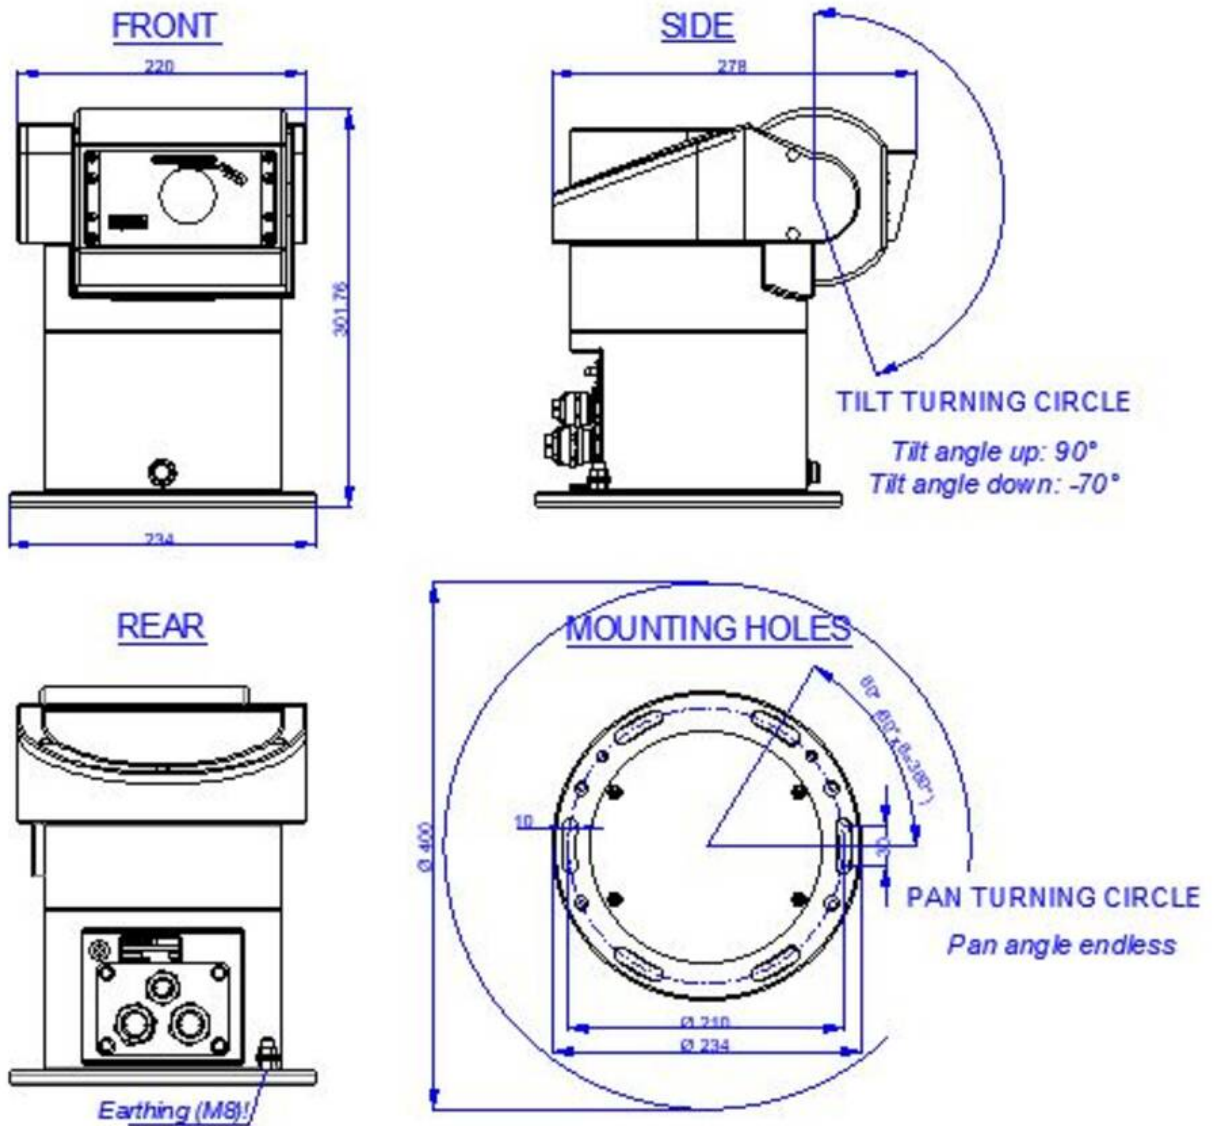

Your Contact:

WISKA Hoppmann GmbH

Kisdorfer Weg 28 · 24568 Kaltenkirchen · Germany

☎ +49-4191-508-0 · 📠 +49-4191-508-209

contact@wiska.de · www.wiska.com