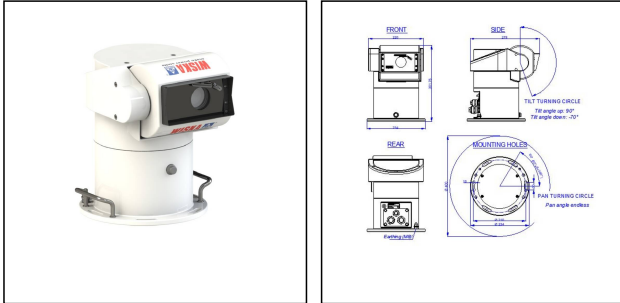

# CS-SW160-2/4032H/PTZ

Products may differ in size, colour and appearance to those shown. If you require further information or customisation, please contact us directly.

<b>Type</b>	CS-SW160-2/4032H/PTZ
<b>WISKA-Order no.</b>	10113234
<b>Material</b>	Stainless Steel 316L (1.4404)
<b>Surface</b>	Powder coated
<b>Colour</b>	RAL 9016
<b>Operational areas</b>	Outdoor
<b>Weight</b>	20 kg
<b>Protection class</b>	IP66 / IP68 (0,2 bar 30min)
<b>Temp. range min</b>	-30 °C
<b>Temp. range max</b>	55 °C
<b>Humidity</b>	100 %
<b>Wash&amp;Wipe</b>	Wash&wipe
<b>Resolution</b>	max. 4MP (2560x1440)
<b>Image Sensor</b>	1/2.8" Starvis CMOS
<b>Video Standard</b>	Digital
<b>Video Streaming</b>	H.264/H.265/MJPEG
<b>Zoom</b>	Yes
<b>Zoom (opt. x digi.)</b>	512 (opt: 32x digi: 16x)
<b>Frames per Second</b>	30
<b>Lighting Conditions</b>	Low light
<b>Min. illumination</b>	0,005 lx / 0,0005 lx (b/w)
<b>Angle of View (horizontal)</b>	55.8° - 2.3°
<b>Angle of View (vertical)</b>	31.9° - 1.3°
<b>Pan/Tilt</b>	Remote operated
<b>P/T-Type</b>	included

Remarks:

IP Outdoor Camera station CS-SW160-2,  
 IP66/IP68, PTZ,  
 Resolution 2560x1440 (4MP),  
 32x optical zoom, low light, RAL9016,  
 SUS316L, -30°C/55°C, with electrical  
 pan/tilt device (horizontally endless),  
 wash and wipe function and integrated  
 connection area  
 Water tank must be ordered separately.