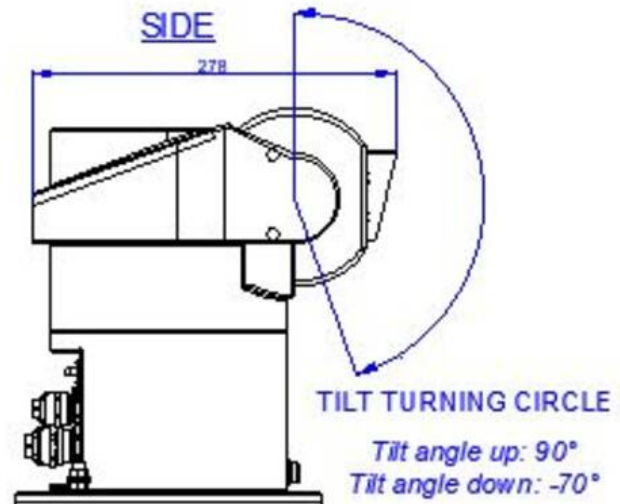

Your Contact:

WISKA Hoppmann GmbH

Kisdorfer Weg 28 · 24568 Kaltenkirchen · Germany

☎ +49-4191-508-0 · 📠 +49-4191-508-209

contact@wiska.de · www.wiska.com