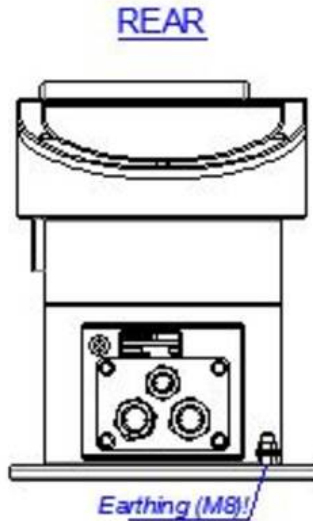

Your Contact:

WISKA Hoppmann GmbH

Kisdorfer Weg 28 · 24568 Kaltenkirchen · Germany

☎ +49-4191-508-0 · 📠 +49-4191-508-209

contact@wiska.de · www.wiska.com