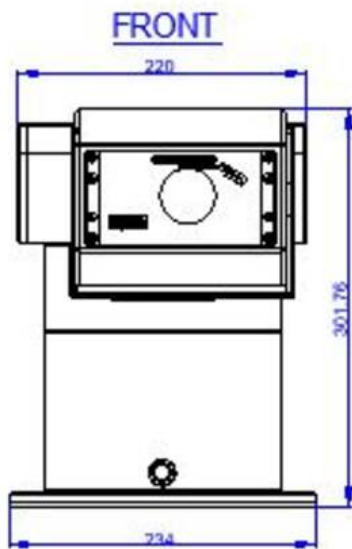

Your Contact:

WISKA Hoppmann GmbH

Kisdorfer Weg 28 · 24568 Kaltenkirchen · Germany

☎ +49-4191-508-0 · 📠 +49-4191-508-209

contact@wiska.de · www.wiska.com