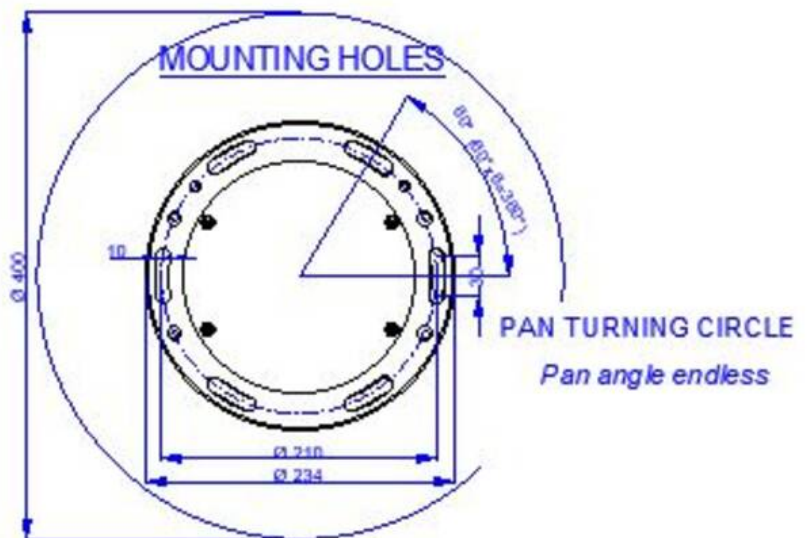

Your Contact:

WISKA Hoppmann GmbH

Kisdorfer Weg 28 · 24568 Kaltenkirchen · Germany

☎ +49-4191-508-0 · 📠 +49-4191-508-209

contact@wiska.de · www.wiska.com