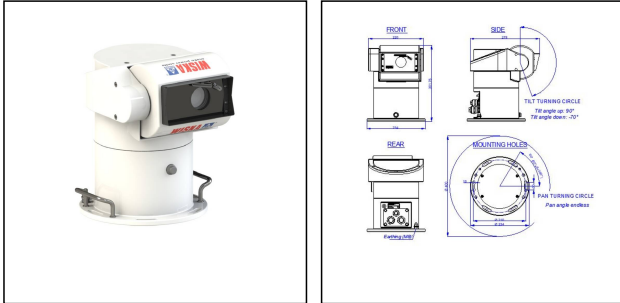

## CS-S160-2/VC21065/PTZ

Products may differ in size, colour and appearance to those shown. If you require further information or customisation, please contact us directly.

<b>Type</b>	CS-S160-2/VC21065/PTZ
<b>WISKA-Order no.</b>	10113237
<b>Material</b>	Stainless Steel 316L (1.4404)
<b>Surface</b>	Powder coated
<b>Colour</b>	RAL 9016
<b>Operational areas</b>	Outdoor
<b>Weight</b>	20 kg
<b>Protection class</b>	IP66 / IP68 (0,2 bar 30min)
<b>Temp. range min</b>	-30 °C
<b>Temp. range max</b>	55 °C
<b>Humidity</b>	100 %
<b>Wash&amp;Wipe</b>	No
<b>Resolution</b>	HDTV 1080p (2MP)
<b>Image Sensor</b>	1/2.8" Starvis CMOS
<b>Video Standard</b>	Digital
<b>Video Streaming</b>	H.264/H.265/MJPEG
<b>Zoom</b>	Yes
<b>Zoom (opt. x digi.)</b>	960 (opt: 30x digi: 32x)
<b>Frames per Second</b>	30
<b>Lighting Conditions</b>	Low light
<b>Min. illumination</b>	0,005 lx / 0,0005 lx (b/w)
<b>Angle of View (horizontal)</b>	56.4° - 3.1°
<b>Angle of View (vertical)</b>	33.5° - 1.7°
<b>Pan/Tilt</b>	Remote operated
<b>P/T-Type</b>	included

Remarks:

IP Outdoor Camera station CS-S160-2,  
 IP66/IP68, PTZ,  
 Resolution 1920x1080 (2MP),  
 30x optical zoom, low light, RAL9016,  
 SUS316L, -30°C/55°C,  
 with electrical pan/tilt device  
 (horizontally endless),  
 integrated connection area