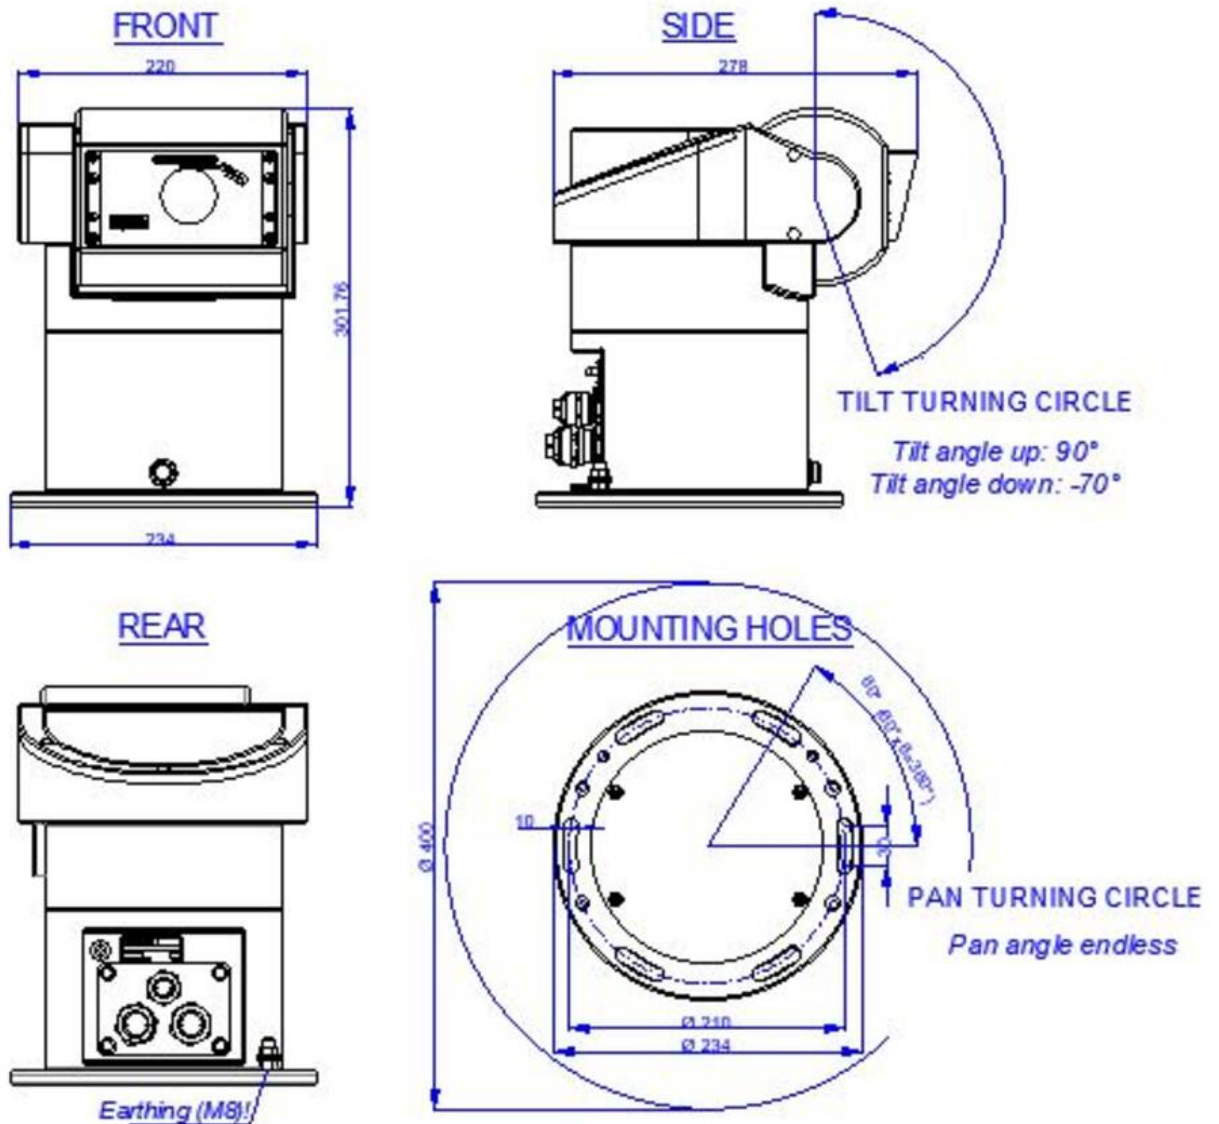

Your Contact:

WISKA Hoppmann GmbH

Kisdorfer Weg 28 · 24568 Kaltenkirchen · Germany

☎ +49-4191-508-0 · 📠 +49-4191-508-209

contact@wiska.de · www.wiska.com