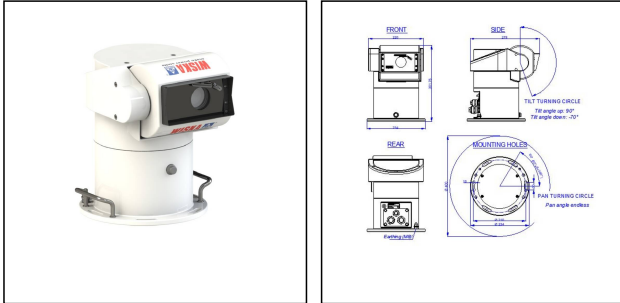

CS-SW160-2/VC21065/PTZ

Products may differ in size, colour and appearance to those shown. If you require further information or customisation, please contact us directly.

Type	CS-SW160-2/VC21065/PTZ
WISKA-Order no.	10113238
Material	Stainless Steel 316L (1.4404)
Surface	Powder coated
Colour	RAL 9016
Operational areas	Outdoor
Weight	20 kg
Protection class	IP66 / IP68 (0,2 bar 30min)
Temp. range min	-30 °C
Temp. range max	55 °C
Humidity	100 %
Wash&Wipe	Wash&wipe
Resolution	HDTV 1080p (2MP)
Image Sensor	1/2.8" Starvis CMOS
Video Standard	Digital
Video Streaming	H.264/H.265/MJPEG
Zoom	Yes
Zoom (opt. x digi.)	960 (opt: 30x digi: 32x)
Frames per Second	30
Lighting Conditions	Low light
Min. illumination	0,005 lx / 0,0005 lx (b/w)
Angle of View (horizontal)	56.4° - 3.1°
Angle of View (vertical)	33.5° - 1.7°
Pan/Tilt	Remote operated
P/T-Type	included

Your Contact:

WISKA Hoppmann GmbH

Kisdorfer Weg 28 · 24568 Kaltenkirchen · Germany

☎ +49-4191-508-0 · 📠 +49-4191-508-209

contact@wiska.de · www.wiska.com

Presets P/T	Yes
Rotation horizontal	endless
Rotation vertical	+90° / -70°
Mounting	Upside, Upside down
Vibration (0-100Hz)	DNV class A / C (0,7 / 2,3g)
Voltage	230 V
Type of Voltage	AC
Wattage	70 W
Junction box required	No
CCTV add-on	BLC, HLC, DWDR
Tariff number	85258100

Remarks:

IP Outdoor Camera station CS-SW160-2,
 IP66/IP68, PTZ,
 Resolution 1920x1080 (2MP),
 32x optical zoom, low light, RAL9016,
 SUS316L, -30°C/55°C, with electrical
 pan/tilt device (horizontally endless),
 wash and wipe function and
 integrated connection area
 Water tank must be ordered separately.