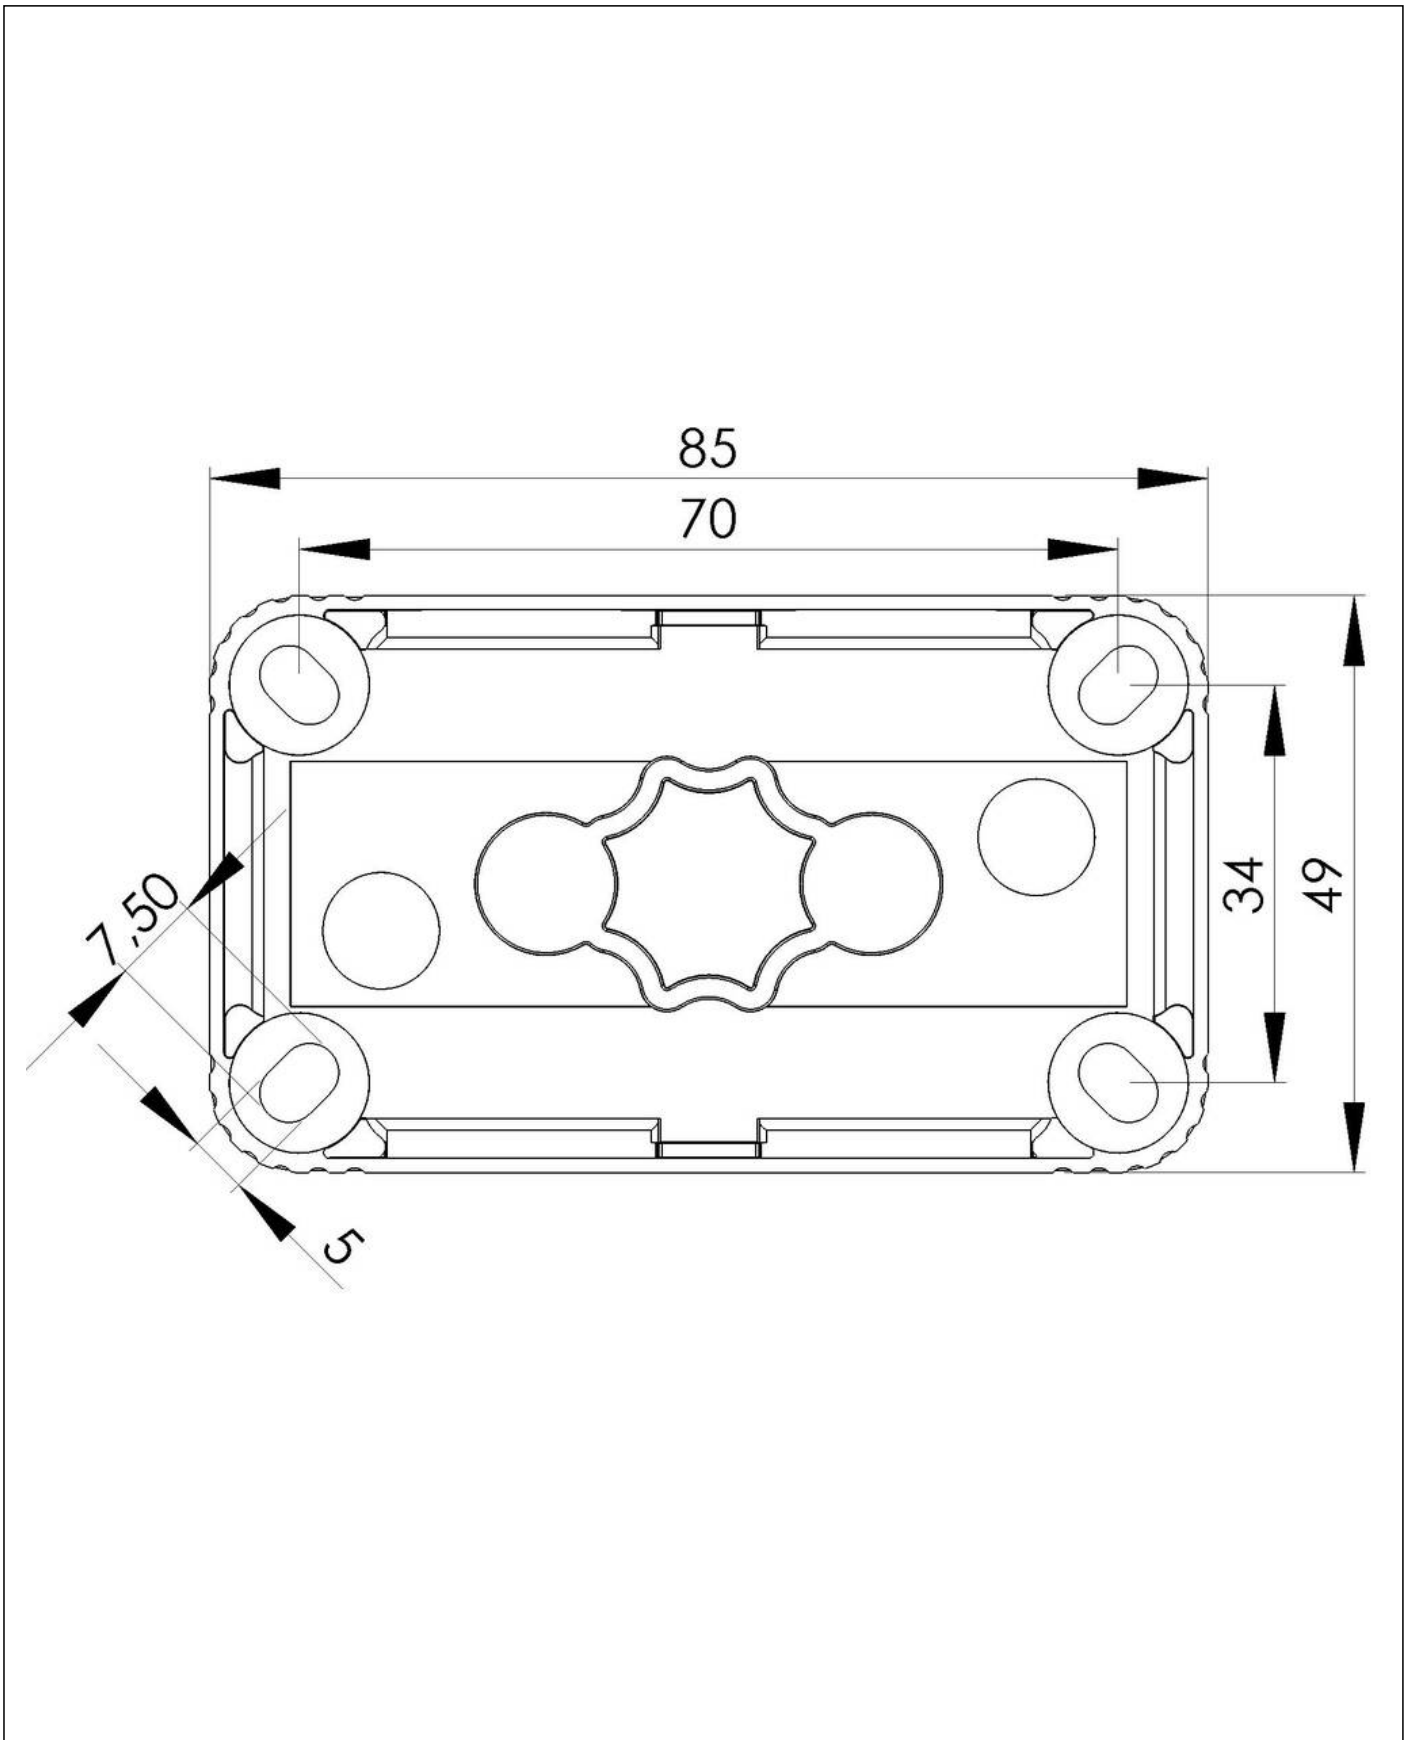

Your Contact:

WISKA Hoppmann GmbH

Kisdorfer Weg 28 · 24568 Kaltenkirchen · Germany

☎ +49-4191-508-0 · 📠 +49-4191-508-209

contact@wiska.de · www.wiska.com