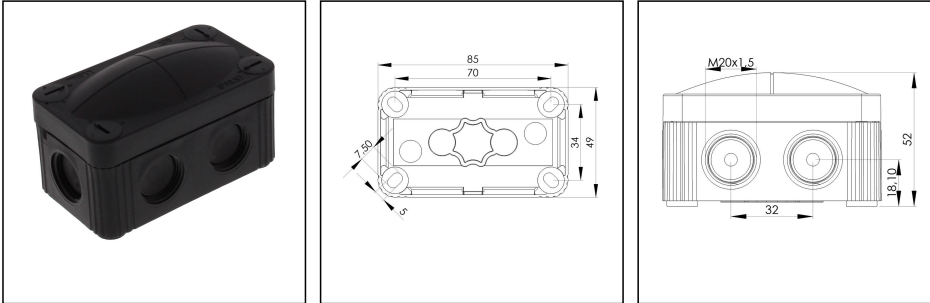

COMBI MARITIM 206 BK

Junction box, 85 x 49 x 51 mm, Polypropylene, RAL 9005, 2xESKV

Products may differ in size, colour and appearance to those shown. If you require further information or customisation, please contact us directly.

Material	Polypropylene
Material sealing gasket	TPE
Temp. range min	-30 °C
Temp. range max	100 °C
Temperatures during install.	-5 °C - 60 °C
Protection class	IP66 / IP67
Glow wire test	960 °C
Voltage	400 V
Rated cross section	1,5 mm ²
Fixing	4 internal openings
Ø cable diameter min	3 mm
Ø cable diameter max	12 mm
External dimensions LxWxH	85 x 49 x 51mm
Type of cable gland	M 20 x 1,5
Using for cable gland	
Product Color	RAL 9005
WISKA-Order no.	10113286
Type	COMBI MARITIM 206 BK
Packing unit	10
ETIM-Classification	EC002600
EAN number	4007686311945
Tariff number	39269097