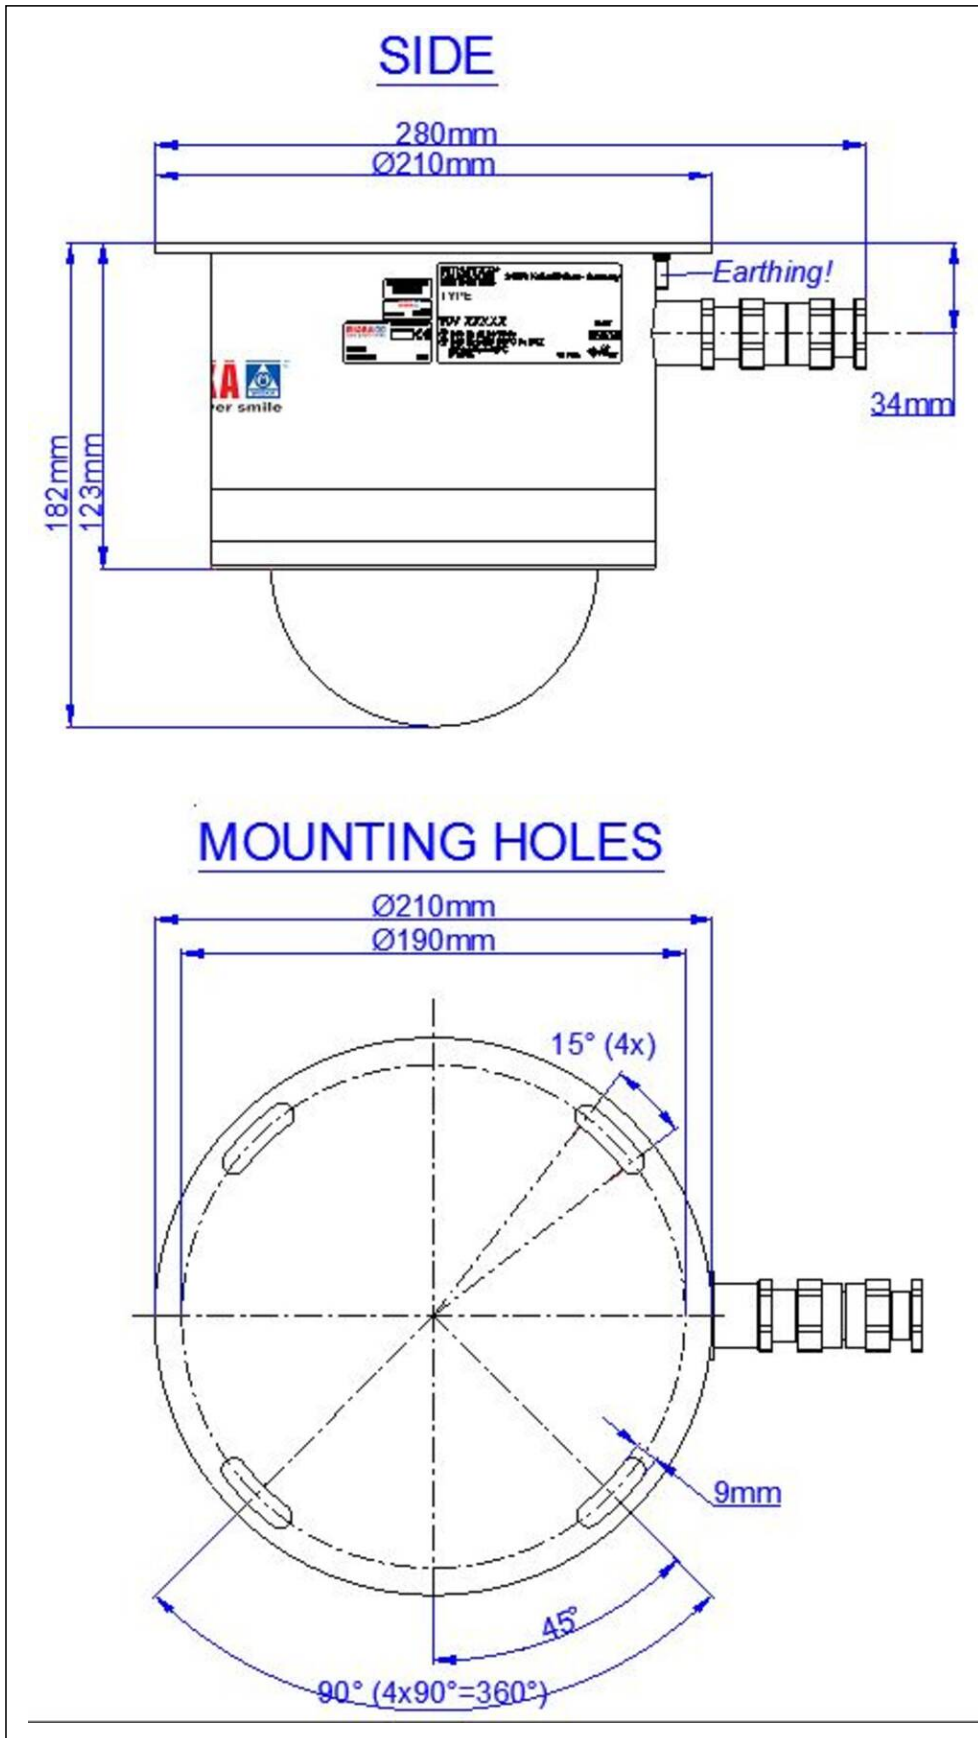

Your Contact:

WISKA Hoppmann GmbH

Kisdorfer Weg 28 · 24568 Kaltenkirchen · Germany

☎ +49-4191-508-0 · 📠 +49-4191-508-209

contact@wiska.de · www.wiska.com