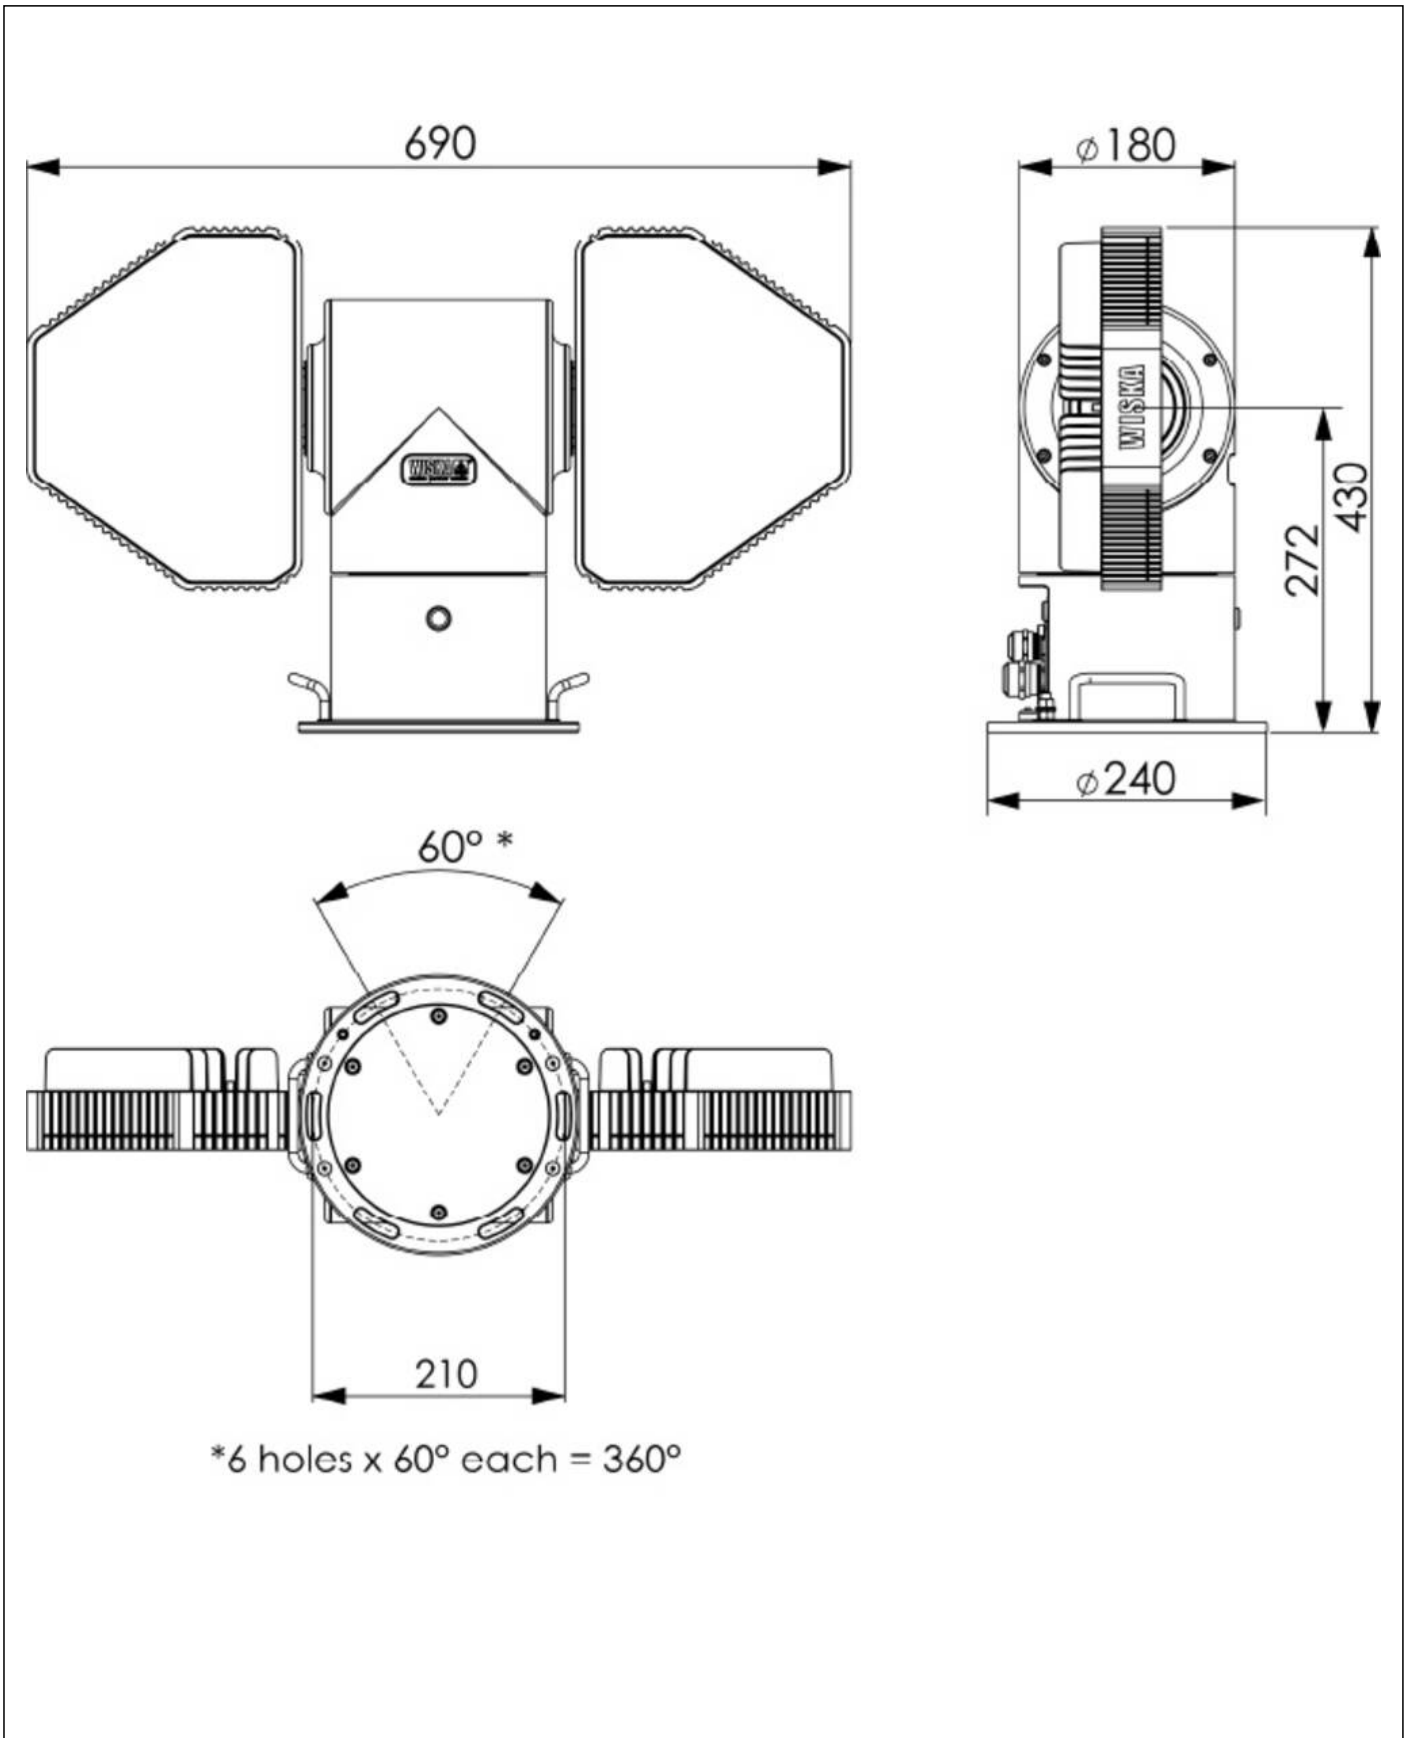

Your Contact:

WISKA Hoppmann GmbH

Kisdorfer Weg 28 · 24568 Kaltenkirchen · Germany

☎ +49-4191-508-0 · 📠 +49-4191-508-209

contact@wiska.de · www.wiska.com