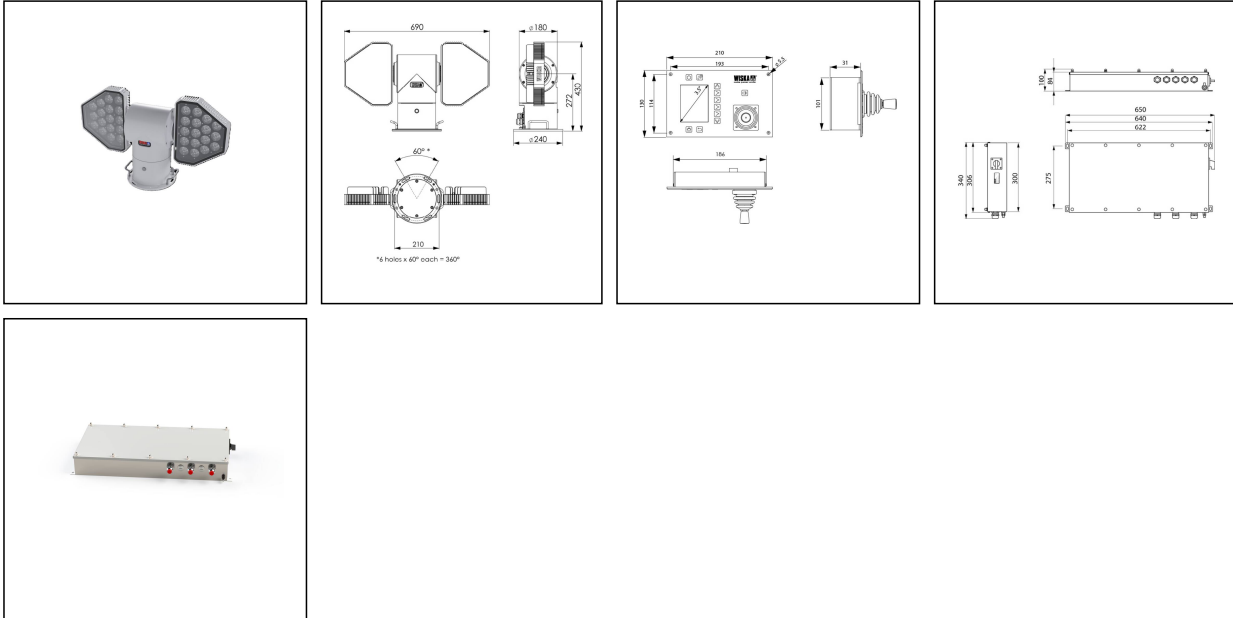

# SD-2-135

## LED Searchlight

Products may differ in size, colour and appearance to those shown. If you require further information or customisation, please contact us directly.

<b>WISKA-Order no.</b>	10113513
<b>Type</b>	SD-2-135
<b>P/T-Type</b>	integrated
<b>Horizontal °/s</b>	variable
<b>Vertical °/s</b>	variable
<b>Rotation horizontal</b>	360° endless
<b>Rotation vertical</b>	360° endless
<b>Material</b>	Aluminium, Stainless steel
<b>Control unit</b>	RCU-E-S
<b>Wattage</b>	200 W
<b>Colour</b>	RAL 9016
<b>Surface</b>	Powder coated
<b>Voltage</b>	230 V
<b>Type of Voltage</b>	AC
<b>Frequency</b>	50/60 Hz
<b>Protection class</b>	IP66, IP68
<b>Operational areas</b>	Outdoor
<b>Focusing</b>	electric

Remarks:

LED Searchlight

2 LED cluster mounted on Pan and Tilt unit

Searchlight: IP66/68 (0,2 bar 30 min)

2x100W searchlight function or

2x135W floodlight function

Morsefunction

Switchable as searchlight or floodlight