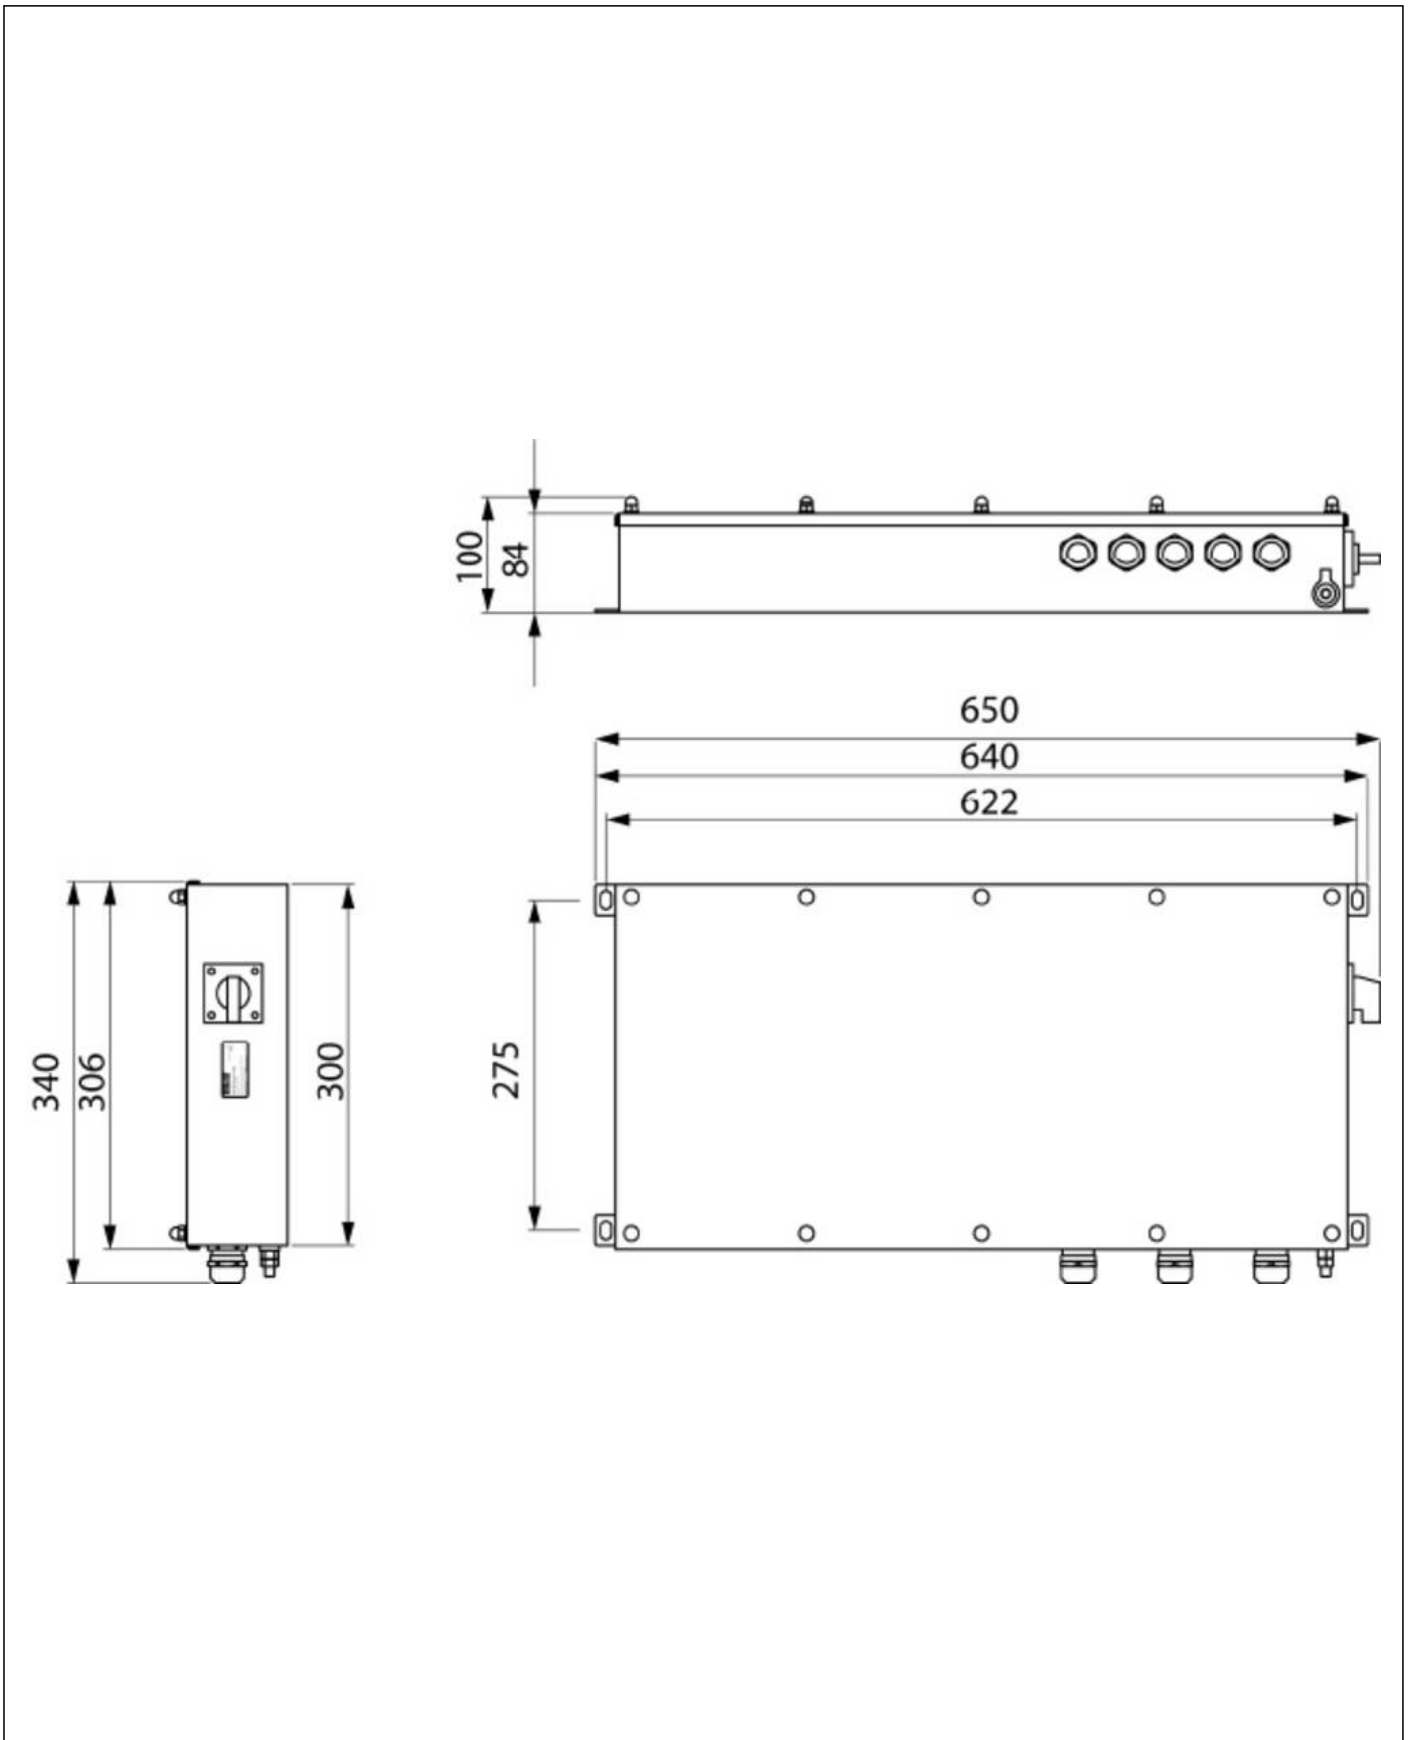

Your Contact:

WISKA Hoppmann GmbH

Kisdorfer Weg 28 · 24568 Kaltenkirchen · Germany

☎ +49-4191-508-0 · 📠 +49-4191-508-209

contact@wiska.de · www.wiska.com