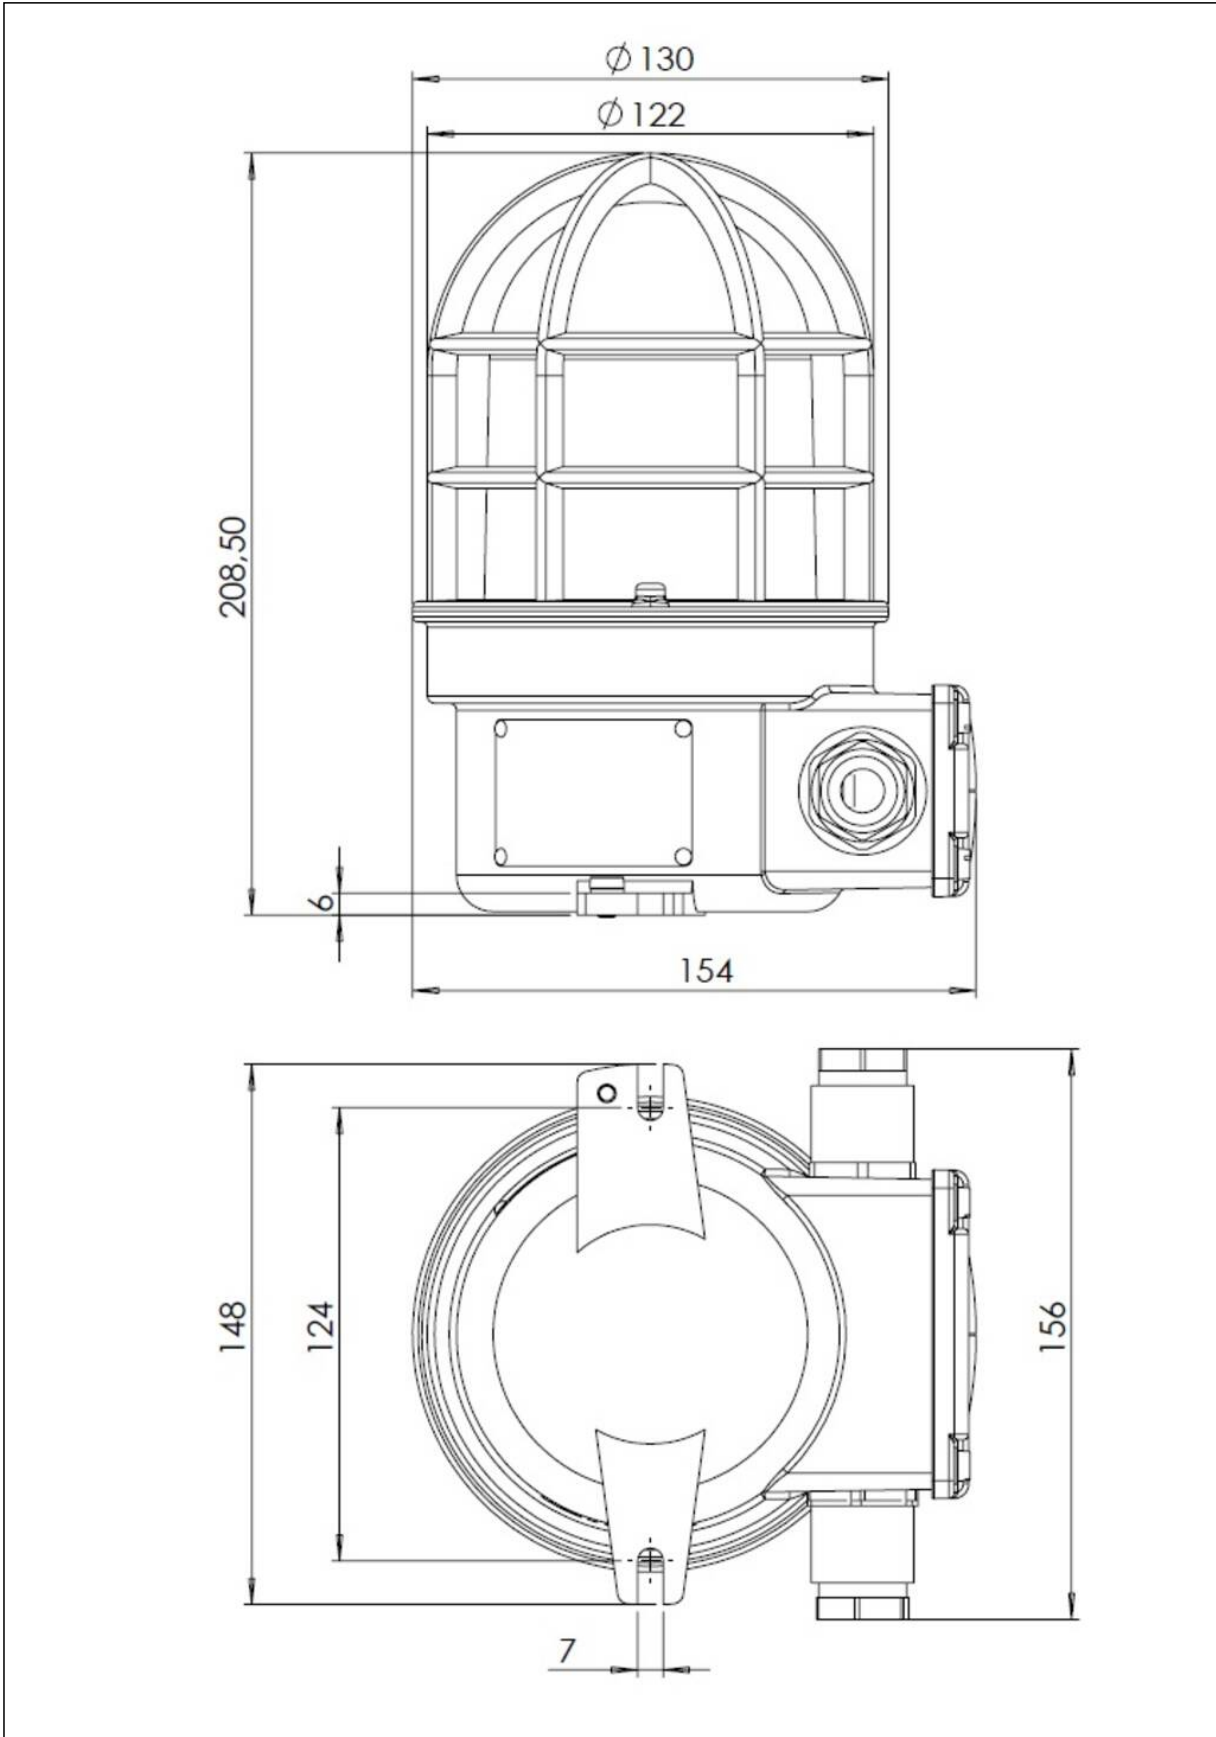

Your Contact:

WISKA Hoppmann GmbH

Kisdorfer Weg 28 · 24568 Kaltenkirchen · Germany

☎ +49-4191-508-0 · 📠 +49-4191-508-209

contact@wiska.de · www.wiska.com