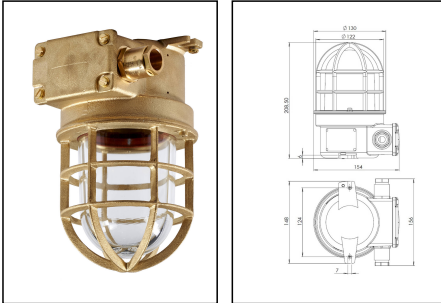

## Ex-525/D/2x24-Z12

Ex multi-purpose luminaire 525 protection guard brass max. 60W 230V E27 IP66/67

Products may differ in size, colour and appearance to those shown. If you require further information or customisation, please contact us directly.

<b>WISKA-Order no.</b>	10113561
<b>Type</b>	Ex-525/D/2x24-Z12
<b>Material</b>	Brass
<b>Globe colour</b>	Clear
<b>Material guard</b>	Brass
<b>Voltage</b>	230 V
<b>Voltage max. (V)</b>	250 V
<b>Type of Voltage</b>	AC
<b>Frequency</b>	50/60 Hz
<b>Protection class</b>	IP66 / IP67
<b>Operational areas</b>	Explosion protection, Outdoor
<b>Temp. range min</b>	-40 °C
<b>Temp. range max</b>	55 °C
<b>Lampholder</b>	E27
<b>Number of lampholder</b>	1 ST
<b>Lightsource</b>	Incandescent lamp, LED, Fluorescent lamp
<b>Lightsource incl.</b>	No
<b>Type of cable gland</b>	M24x1,5 Z 12 / 10-12,5mm
<b>Material cable gland</b>	Brass
<b>Using for cable gland</b>	
<b>Type of cable</b>	armoured
<b>Ø cable diameter min</b>	10 mm
<b>Ø cable diameter max</b>	12,5 mm
<b>Mounting</b>	Upside, Upside down
<b>Approval</b>	IECEx EPS 17.0060X, EPS 17 ATEX 1 120 X

Remarks:

Ex multi-purpose luminaire 525  
with protection guard,  
brass, up to T6, max. 60W, IP66/IP67  
Ignition protection: de  
Explosion protection:  
II 2G Ex db eb IIB+H2 T6/T5/T4 Gb  
II 2G Ex db eb op is IIB+H2 T6 Gb (with LED)  
II 2D Ex tb IIIC T85°C/T100°C/T135°C Db  
II 2D Ex tb op is IIIC T85°C Db (with LED)  
Zone: 1  
Certificate: EPS 17 ATEX 1 120 X  
IECEX EPS 17.0060X  
Lampholder: E27  
2 cable glands Ex-KVM24x1,5-Z12 -O-