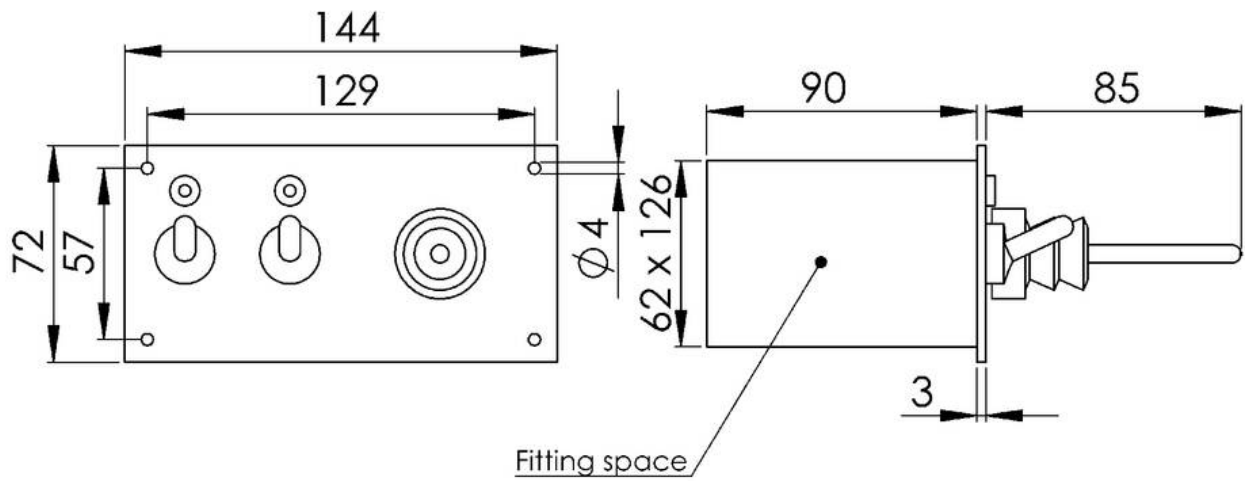

Your Contact:

WISKA Hoppmann GmbH

Kisdorfer Weg 28 · 24568 Kaltenkirchen · Germany

☎ +49-4191-508-0 · 📠 +49-4191-508-209

contact@wiska.de · www.wiska.com