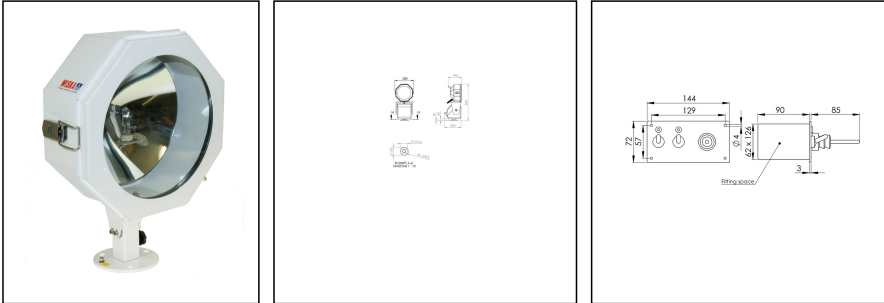

SW200 -250-X(24)-P13-R12

Searchlight for halogen lamps Ø 200mm, 250W, 24V, glass reflector

Products may differ in size, colour and appearance to those shown. If you require further information or customisation, please contact us directly.

WISKA-Order no.	10113808
Type	SW200 -250-X(24)-P13-R12
P/T-Type	FL20/24VAC
Horizontal °/s	5 °/sec
Vertical °/s	2,4 °/sec
Rotation horizontal	330 °
Rotation vertical	+50 ° / -70 °
Material	Stainless steel
Colour	RAL 9016
Surface	Powder coated
Wattage	250 W
Voltage max. (V)	24 V
Type of Voltage	AC
Protection class	IP56
Operational areas	Outdoor
Reflector	Glass
Focusing	fixed focus
Lightsource	Halogen lamp
Lightsource incl.	No
Light performance	immediately
Range (1 lux)	775 m
Light intensity mio/cd	0,6
Divergence	7°/10
Lampholder	G6,35
Number of lampholder	1 ST

Your Contact:

WISKA Hoppmann GmbH

Kisdorfer Weg 28 · 24568 Kaltenkirchen · Germany

☎ +49-4191-508-0 · 📠 +49-4191-508-209

contact@wiska.de · www.wiska.com

Temp. range min	-25 °C
Temp. range max	45 °C
Control unit	RCU-E-KL
Type of cable gland	ESVGS 20
Material cable gland	Polyamide
Type of cable	non-armoured
Power cable	H07RN-F 3x1,5mm ²
Ø cable diameter min	6 mm
Ø cable diameter max	13 mm
Globe colour	Clear
Mounting	Upside
Tariff number	94054910

Remarks:

SW200: Searchlight for halogen lamp 24V, IP56, glass parabolic mirror 200mm

250W

Voltage: 24V

P13: pan and tilt unit FL20 24V AC

R12: remote control unit, recessed, small, RCU-E-KL, 24V

Equipment:

- Toughened front glass
- Rubber sealing
- Quick fastening devices
- Connection cable 3m