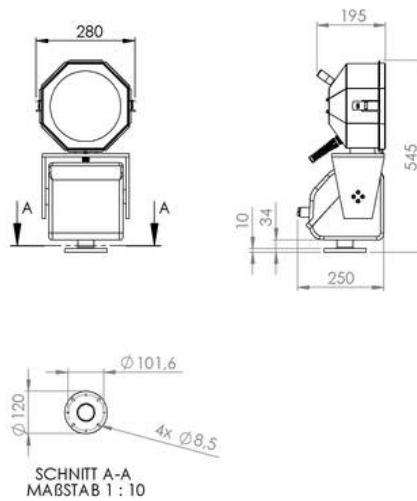

Your Contact:

WISKA Hoppmann GmbH

Kisdorfer Weg 28 · 24568 Kaltenkirchen · Germany

☎ +49-4191-508-0 · 📠 +49-4191-508-209

contact@wiska.de · www.wiska.com