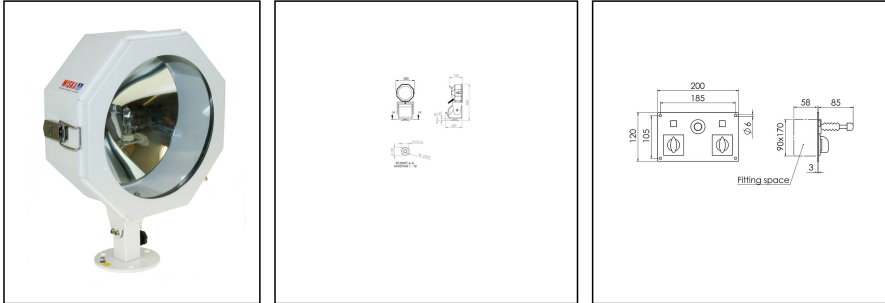

## SW200 -250-X(24)-P13-R06

Searchlight for halogen lamps Ø 200mm, 250W, 24V, glass reflector

Products may differ in size, colour and appearance to those shown. If you require further information or customisation, please contact us directly.

<b>WISKA-Order no.</b>	10113815
<b>Type</b>	SW200 -250-X(24)-P13-R06
<b>P/T-Type</b>	FL20/24VAC
<b>Horizontal °/s</b>	5 °/sec
<b>Vertical °/s</b>	2,4 °/sec
<b>Rotation horizontal</b>	330 °
<b>Rotation vertical</b>	+50 ° / -70 °
<b>Material</b>	Stainless steel
<b>Colour</b>	RAL 9016
<b>Surface</b>	Powder coated
<b>Wattage</b>	250 W
<b>Voltage max. (V)</b>	24 V
<b>Type of Voltage</b>	AC
<b>Protection class</b>	IP56
<b>Operational areas</b>	Outdoor
<b>Reflector</b>	Glass
<b>Focusing</b>	fixed focus
<b>Lightsource</b>	Halogen lamp
<b>Lightsource incl.</b>	No
<b>Light performance</b>	immediately
<b>Range (1 lux)</b>	775 m
<b>Light intensity mio/cd</b>	0,6
<b>Divergence</b>	7°/10
<b>Lampholder</b>	G6,35
<b>Number of lampholder</b>	1 ST

Remarks:

SW200A: Searchlight for halogen lamp 24V, IP56, glass parabolic mirror 200mm

250W

Voltage: 24V AC

P13: pan and tilt unit FL20 24V AC

R06: remote control unit, recessed, RCU-E, 24V

Equipment:

- Toughened front glass
- Rubber sealing
- Quick fastening devices
- Connection cable 3m