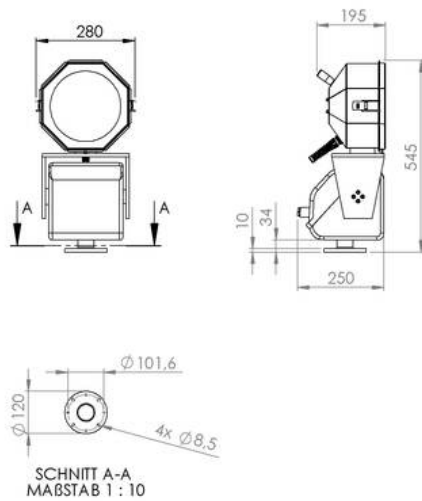

Your Contact:

WISKA Hoppmann GmbH

Kisdorfer Weg 28 · 24568 Kaltenkirchen · Germany

☎ +49-4191-508-0 · 📠 +49-4191-508-209

contact@wiska.de · www.wiska.com