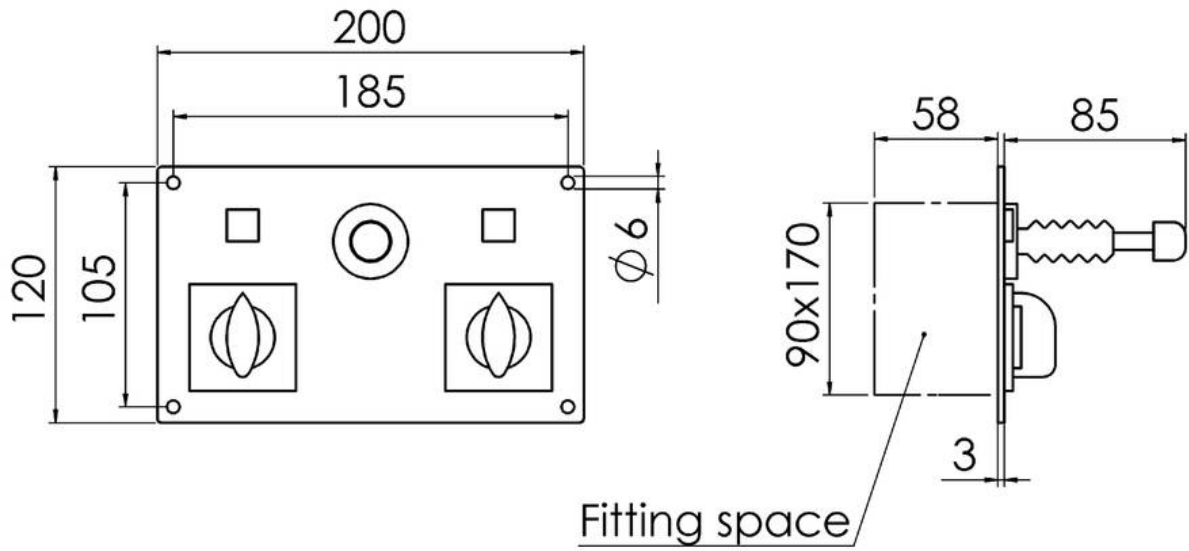

Your Contact:

WISKA Hoppmann GmbH

Kisdorfer Weg 28 · 24568 Kaltenkirchen · Germany

☎ +49-4191-508-0 · 📠 +49-4191-508-209

contact@wiska.de · www.wiska.com