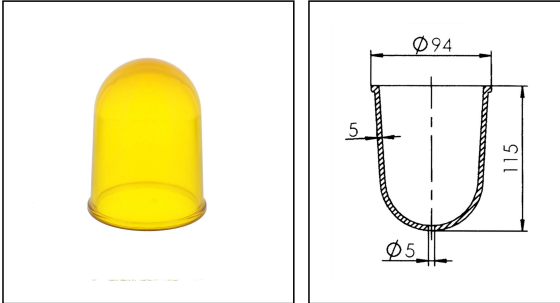

SP-1931/oT/yellow

Glas globe for HNA standard light 1131

Products may differ in size, colour and appearance to those shown. If you require further information or customisation, please contact us directly.

Type	SP-1931/oT/yellow
WISKA-Order no.	22000329
Packing unit	1
Material globe/diffuser	Glass
Globe colour	Yellow
Temp. range min	-25 °C
Temp. range max	45 °C
Equipment	without drope hole
External dimensions LxWxH	93,5x115mm
Weight	0,34 kg
Tariff number	94059190

Remarks:

Cylindrical glass globe, yellow
with threaded ring M100x2
without drope hole
for fixture 1131/oS

23.05.2026

Your Contact:

WISKA Hoppmann GmbH

Kisdorfer Weg 28 · 24568 Kaltenkirchen · Germany

☎ +49-4191-508-0 · 📠 +49-4191-508-209