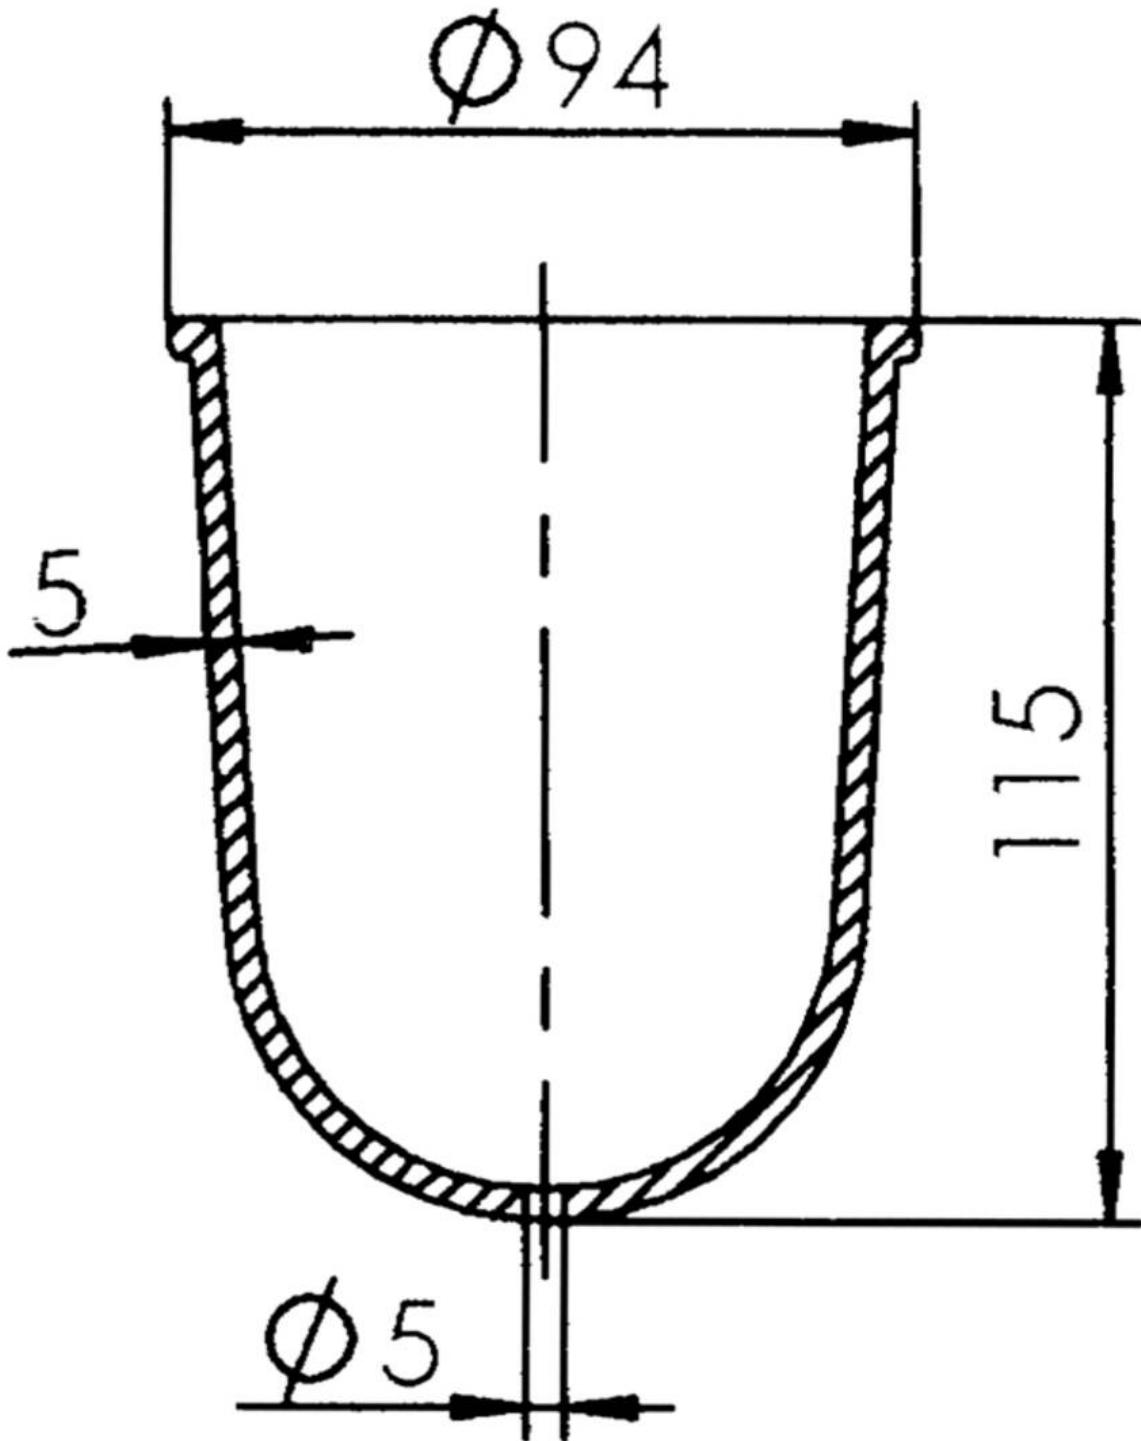

Your Contact:

WISKA Hoppmann GmbH

Kisdorfer Weg 28 · 24568 Kaltenkirchen · Germany

☎ +49-4191-508-0 · 📠 +49-4191-508-209

contact@wiska.de · www.wiska.com