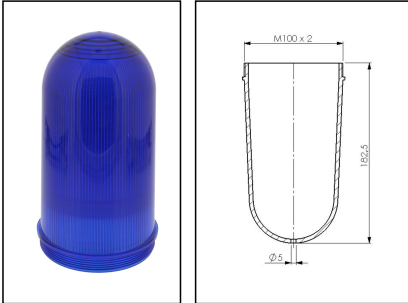

SP-1931/CR/L/oT/blue

Plastic globe for HNA standard light 1131/CR/L

Products may differ in size, colour and appearance to those shown. If you require further information or customisation, please contact us directly.

Type	SP-1931/CR/L/oT/blue
WISKA-Order no.	22000339
Packing unit	1
Material globe/diffuser	Polycarbonate
Globe colour	Blue
Temp. range min	-25 °C
Temp. range max	45 °C
Equipment	without drope hole
External dimensions LxWxH	182,5 x Ø 100 mm
Weight	0,22 kg
Tariff number	94059200

Remarks:

Structured globe
 Material: polycarbonate, blue
 with threaded ring M100x2
 without drope hole
 for HNA-standard fixture 1131
 packing unit: 1 piece

12.05.2026

Your Contact:
WISKA Hoppmann GmbH
 Kisdorfer Weg 28 · 24568 Kaltenkirchen · Germany
 ☎ +49-4191-508-0 · 📠 +49-4191-508-209
 contact@wiska.de · www.wiska.com