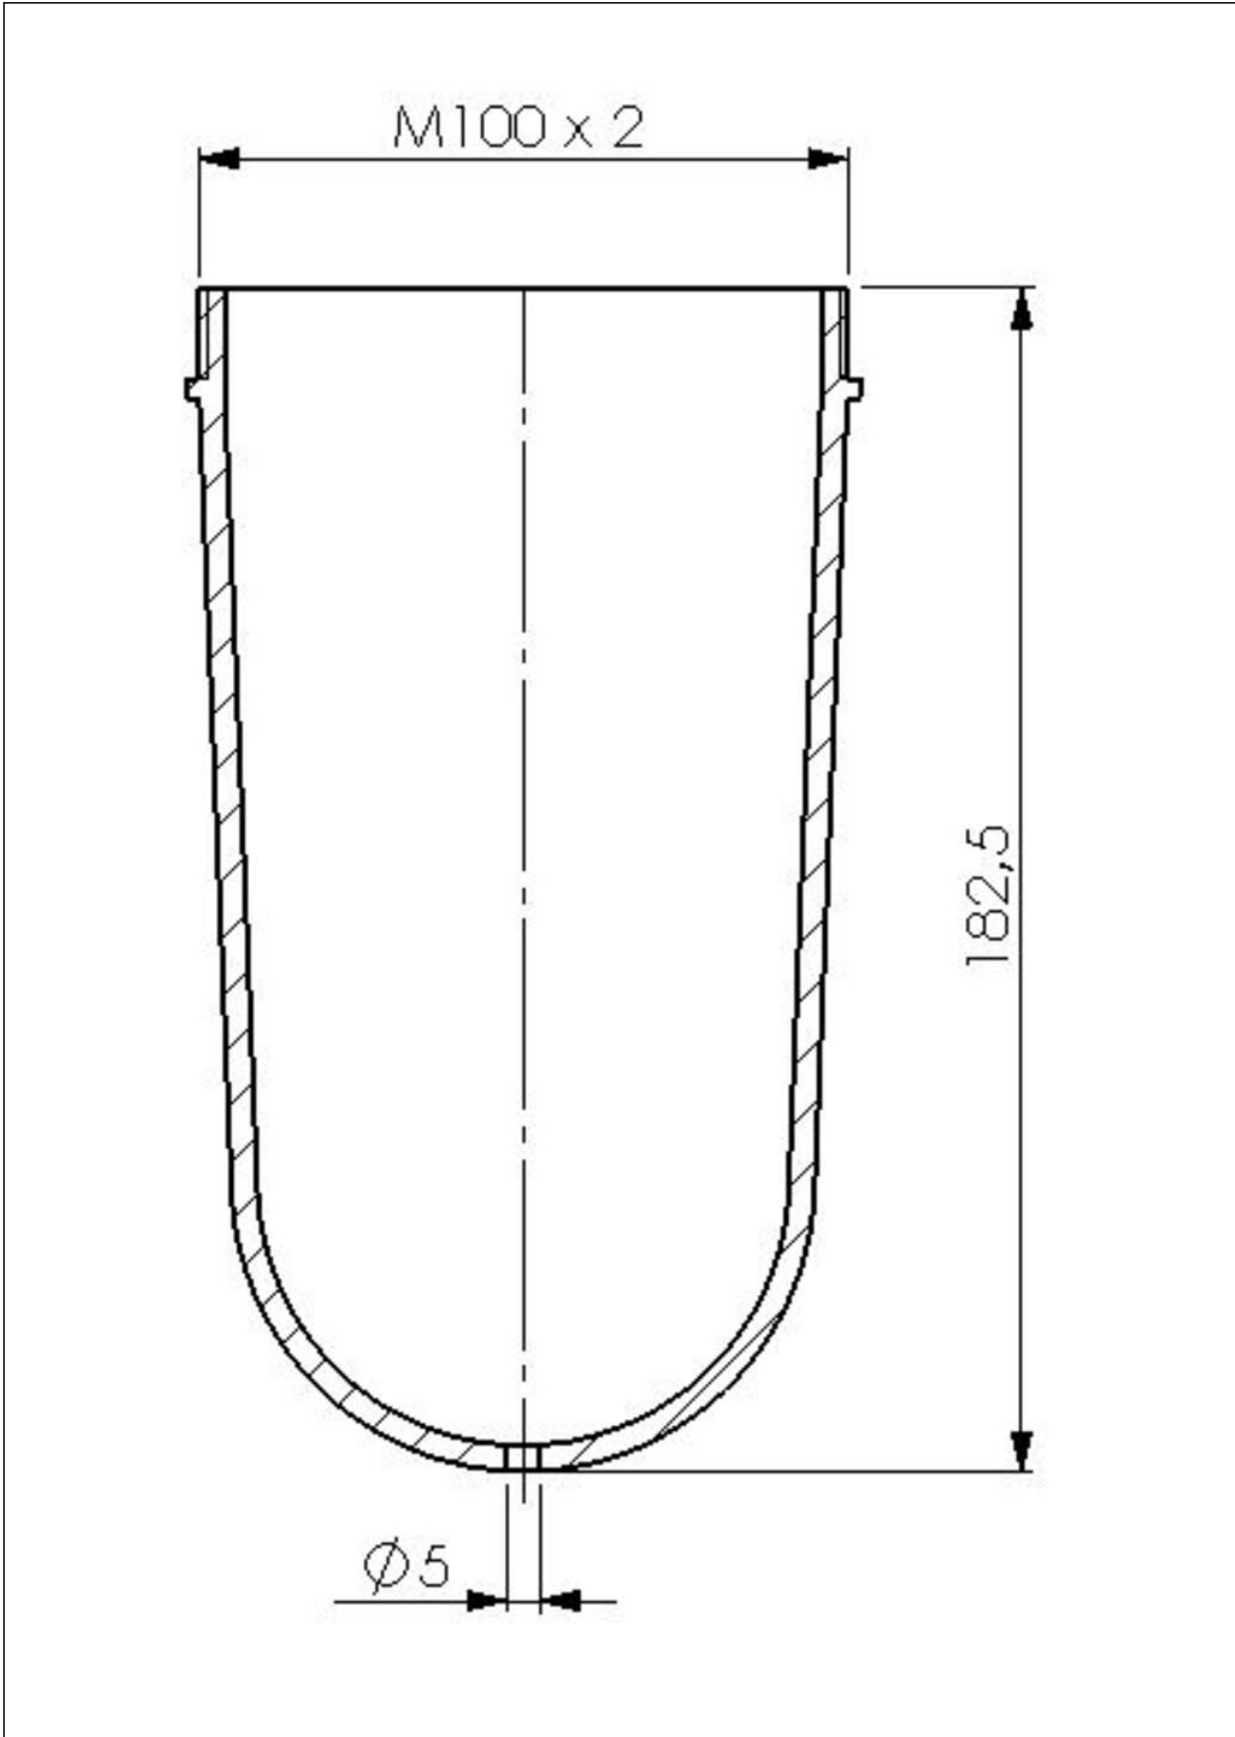

SP-1931/CR/L/oT/blue

Plastic globe for HNA standard light 1131/CR/L

Products may differ in size, colour and appearance to those shown. If you require further information or customisation, please contact us directly.

Type	SP-1931/CR/L/oT/blue
WISKA-Order no.	22000339
Packing unit	1
Material globe/diffuser	Polycarbonate
Globe colour	Blue
Temp. range min	-25 °C
Temp. range max	45 °C
Equipment	without drope hole
External dimensions LxWxH	182,5 x Ø 100 mm
Weight	0,22 kg
Tariff number	94059200

Remarks:

Structured globe
 Material: polycarbonate, blue
 with threaded ring M100x2
 without drope hole
 for HNA-standard fixture 1131
 packing unit: 1 piece

12.05.2026

Your Contact:
WISKA Hoppmann GmbH
 Kisdorfer Weg 28 · 24568 Kaltenkirchen · Germany
 ☎ +49-4191-508-0 · 📠 +49-4191-508-209
 contact@wiska.de · www.wiska.com