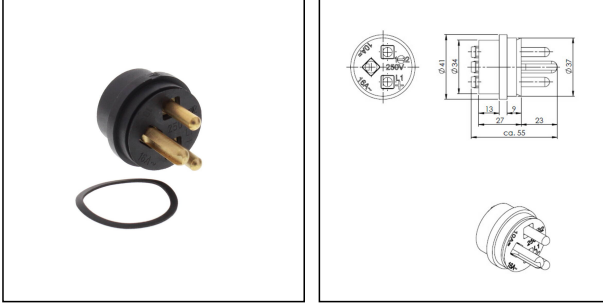

SP-137/250V HNA-Plug interior

Plug interior

Products may differ in size, colour and appearance to those shown. If you require further information or customisation, please contact us directly.

Type	SP-137/250V HNA-Plug interior
WISKA-Order no.	22000383
Current	16 A
Voltage	250 V
Type of Voltage	AC
plug insert	HNA
Norm	DIN 89320
Temp. range min	-25 °C
Temp. range max	45 °C
Weight	0,06 kg
Tariff number	85366990