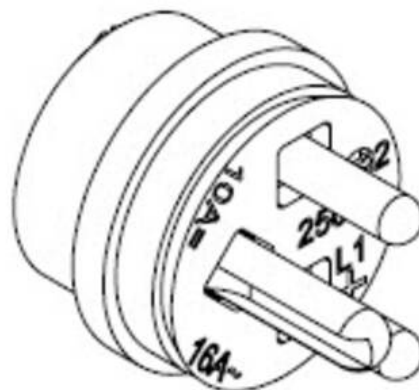

Your Contact:

WISKA Hoppmann GmbH

Kisdorfer Weg 28 · 24568 Kaltenkirchen · Germany

☎ +49-4191-508-0 · 📠 +49-4191-508-209

✉ contact@wiska.de · 🌐 www.wiska.com