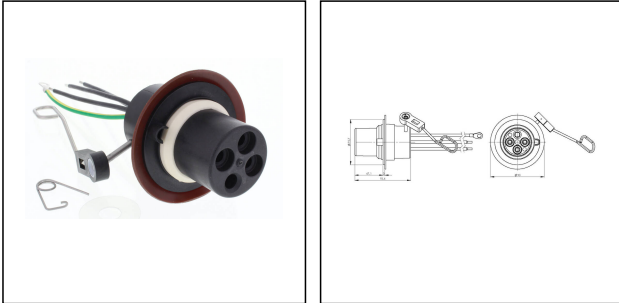

SP-VARI-SI/OTE

Socket insert

Products may differ in size, colour and appearance to those shown. If you require further information or customisation, please contact us directly.

WISKA-Order no.	22000399
Sparepart	Socket insert
Type	SP-VARI-SI/OTE
Weight	0,31 kg

Remarks:

Socket insert inclusive switching mechanism
for VARITAIN OneTouch ECO

23.05.2026

Your Contact:

WISKA Hoppmann GmbH
Kisdorfer Weg 28 · 24568 Kaltenkirchen · Germany
☎ +49-4191-508-0 · 📠 +49-4191-508-209
contact@wiska.de · www.wiska.com