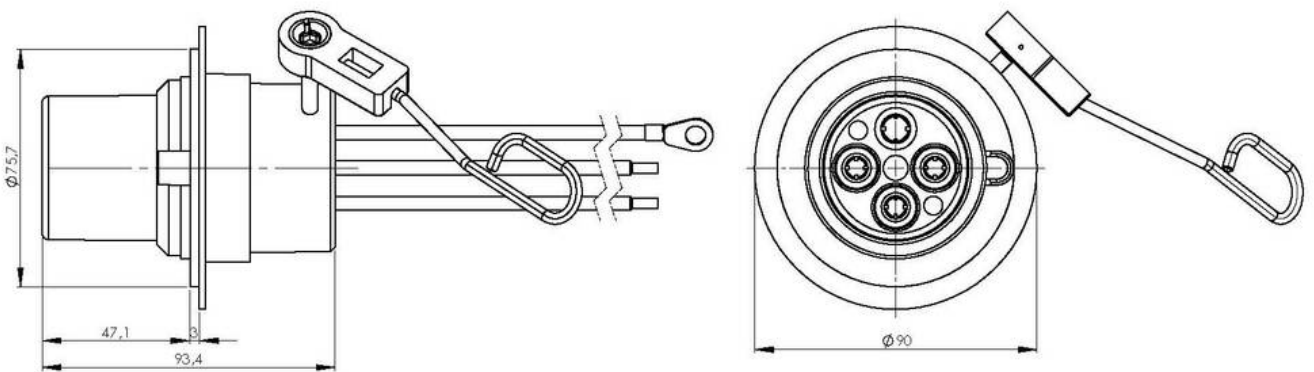

Your Contact:

WISKA Hoppmann GmbH

Kisdorfer Weg 28 · 24568 Kaltenkirchen · Germany

☎ +49-4191-508-0 · 📠 +49-4191-508-209

contact@wiska.de · www.wiska.com