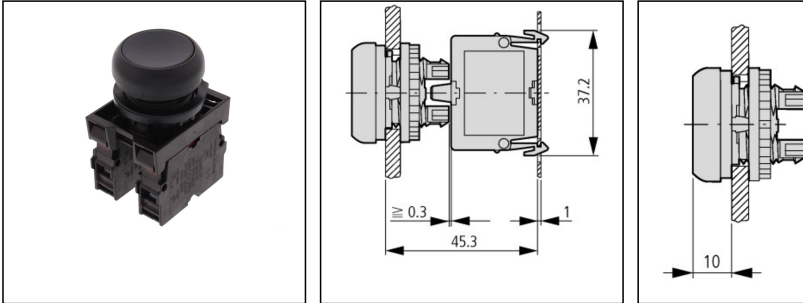

## SP-PB-B Push button, black

Push button black

Products may differ in size, colour and appearance to those shown. If you require further information or customisation, please contact us directly.

<b>Type</b>	SP-PB-B Push button, black
<b>WISKA-Order no.</b>	22000579
<b>Type of switch</b>	Push button, 2xNC, 2xNO
<b>Weight</b>	0,06 kg
<b>Tariff number</b>	85369010

Remarks:

2-pole 6A  
complete with push button, black  
2x closing contacts and  
2x breaking contacts

23.05.2026

Your Contact:

**WISKA Hoppmann GmbH**

Kisdorfer Weg 28 · 24568 Kaltenkirchen · Germany

☎ +49-4191-508-0 · 📠 +49-4191-508-209