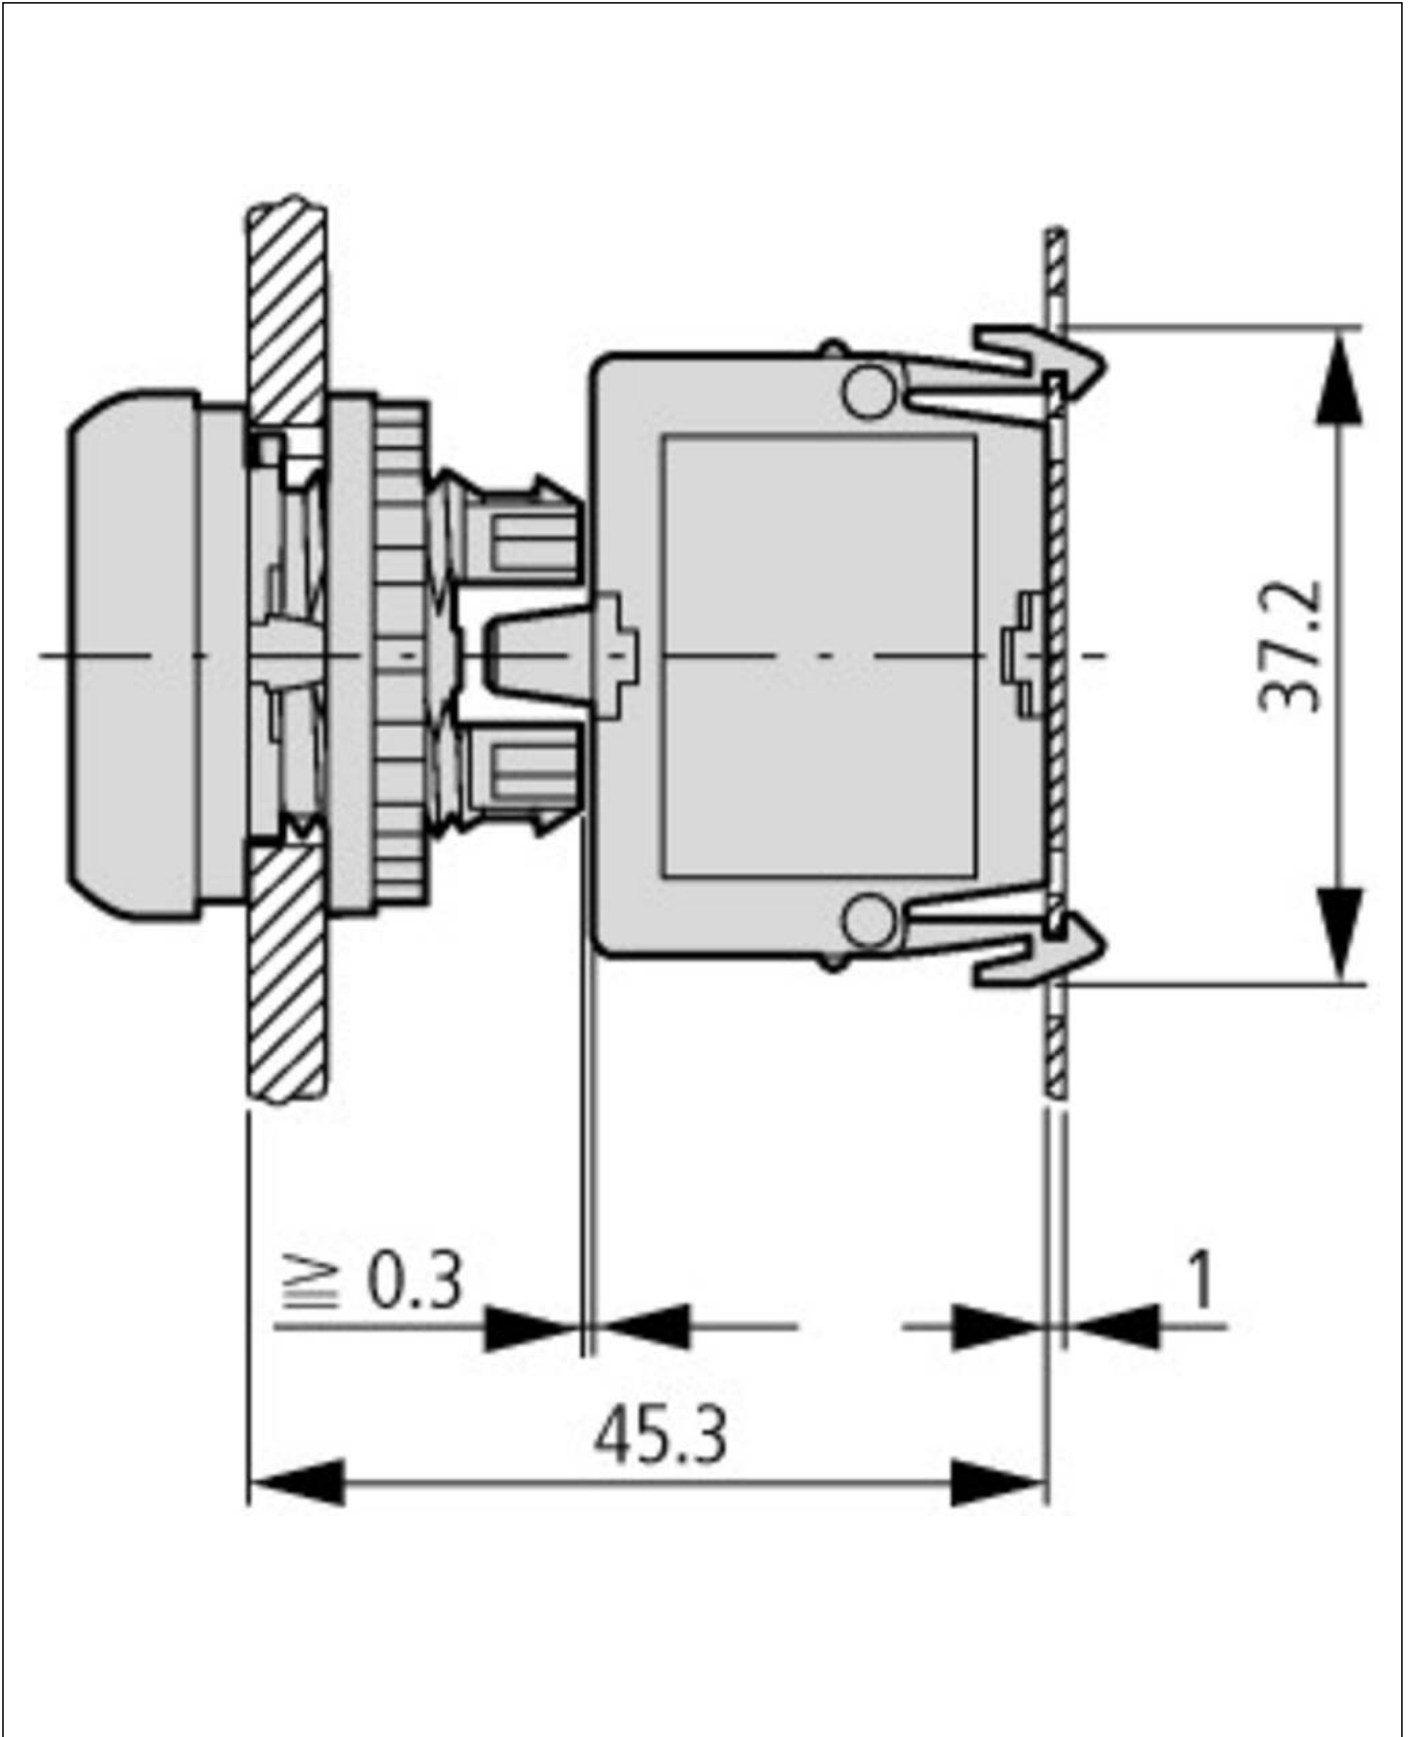

Your Contact:

WISKA Hoppmann GmbH

Kisdorfer Weg 28 · 24568 Kaltenkirchen · Germany

☎ +49-4191-508-0 · 📠 +49-4191-508-209

contact@wiska.de · www.wiska.com