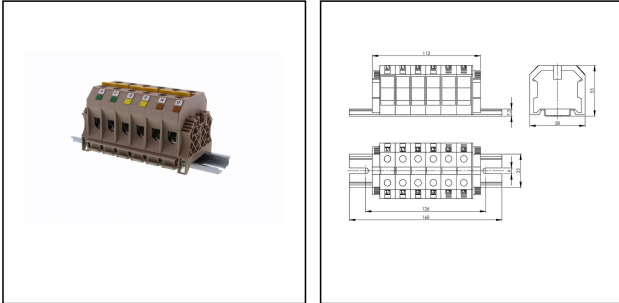

## SP-VARI/TB 35mm<sup>2</sup>

### Terminal block

Products may differ in size, colour and appearance to those shown. If you require further information or customisation, please contact us directly.

<b>WISKA-Order no.</b>	22000615
<b>Type</b>	SP-VARI/TB 35mm <sup>2</sup>
<b>Sparepart</b>	Terminal block
<b>Material</b>	Polyamide
<b>Temp. range min</b>	-25 °C
<b>Temp. range max</b>	80 °C

#### Remarks:

rated cross-section 6x35mm<sup>2</sup>

2 Terminals connected to cross-connectors

labeled L1, L2, L3

suitable for VARITAIN series

23.05.2026