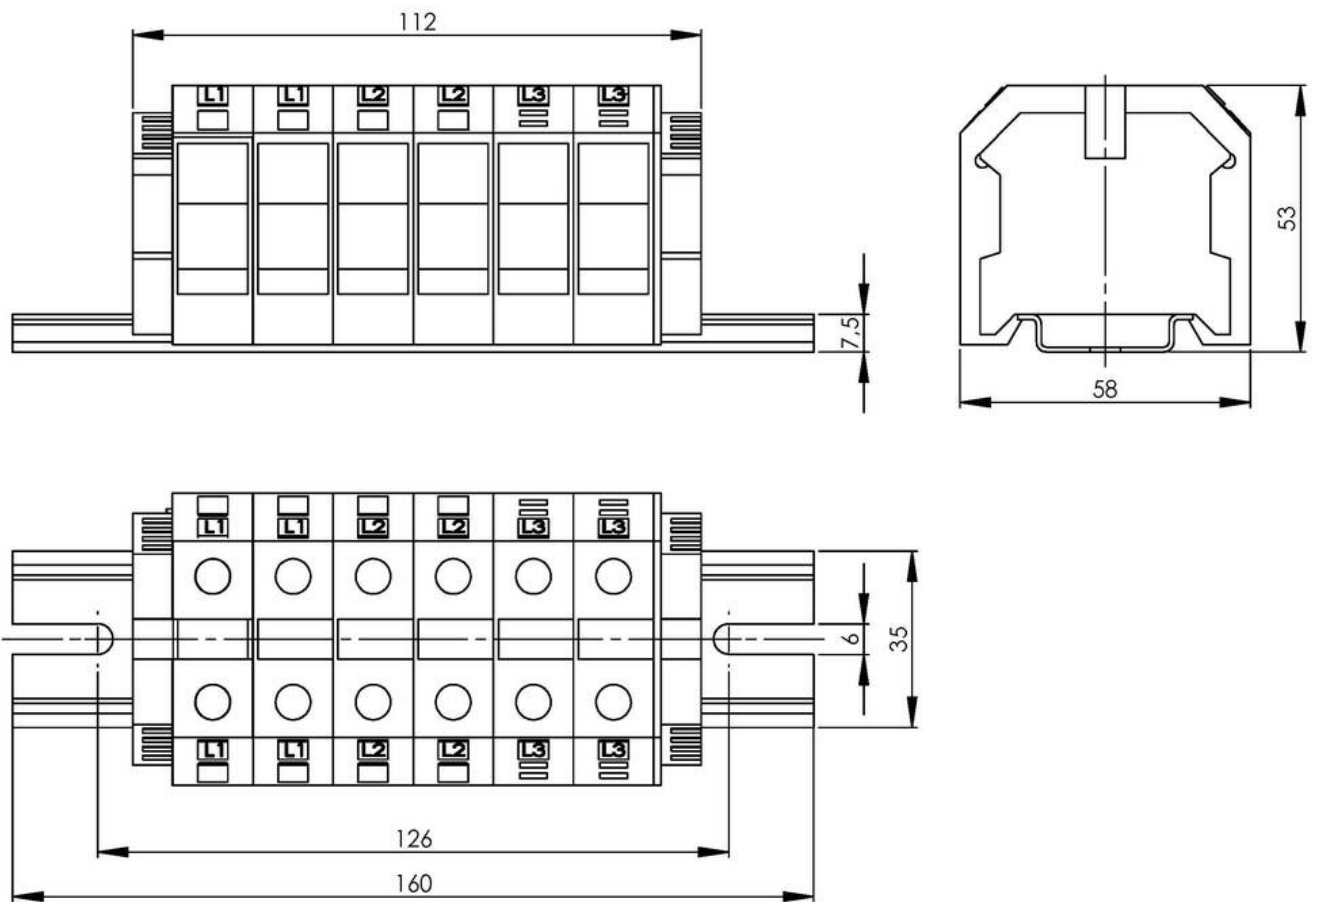

Your Contact:

WISKA Hoppmann GmbH

Kisdorfer Weg 28 · 24568 Kaltenkirchen · Germany

☎ +49-4191-508-0 · 📠 +49-4191-508-209

✉ contact@wiska.de · 🌐 www.wiska.com