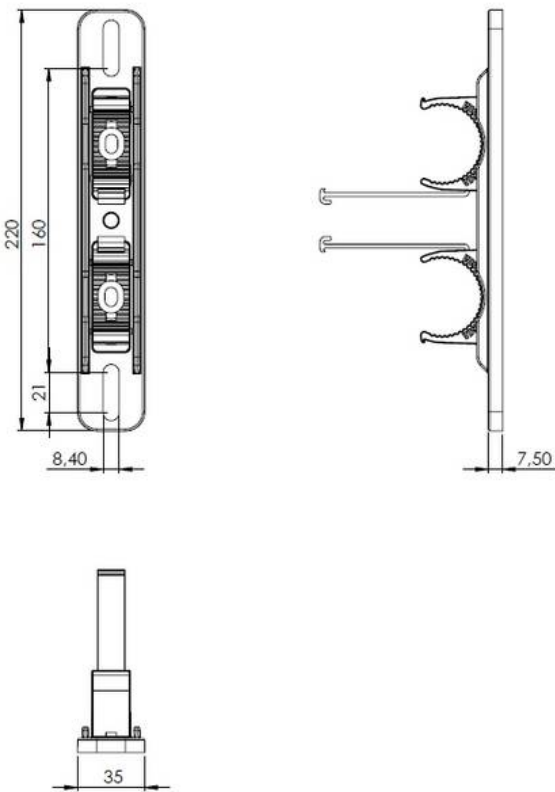

Your Contact:

WISKA Hoppmann GmbH

Kisdorfer Weg 28 · 24568 Kaltenkirchen · Germany

☎ +49-4191-508-0 · 📠 +49-4191-508-209

contact@wiska.de · www.wiska.com