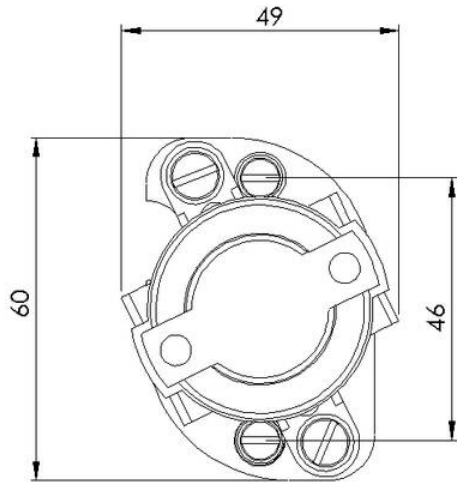

### 2-Mounting Feed Lampholder E27

Products may differ in size, colour and appearance to those shown. If you require further information or customisation, please contact us directly.

<b>Type</b>	SP-1974 Lampholder E27, PPS, Signal
<b>WISKA-Order no.</b>	22001019
<b>Packing unit</b>	1
<b>Lampholder</b>	E27
<b>Temp. range min</b>	-25 °C
<b>Temp. range max</b>	45 °C
<b>Tariff number</b>	85366110

Remarks:

Housing: PPS, black  
 Rated value: 4/500/5 kV  
 with lamp lock  
 and suitable adaptor, brass  
 and mounting kit

23.05.2026

Your Contact:

**WISKA Hoppmann GmbH**  
 Kisdorfer Weg 28 · 24568 Kaltenkirchen · Germany  
 ☎ +49-4191-508-0 · 📠 +49-4191-508-209  
 contact@wiska.de · www.wiska.com