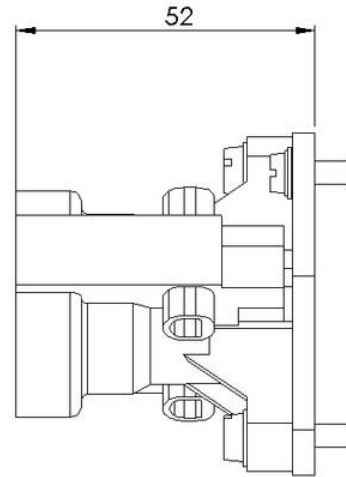

### 2-Mounting Feed Lampholder E27

Products may differ in size, colour and appearance to those shown. If you require further information or customisation, please contact us directly.

<b>Type</b>	SP-1974 Lampholder E27, PPS, Signal
<b>WISKA-Order no.</b>	22001019
<b>Packing unit</b>	1
<b>Lampholder</b>	E27
<b>Temp. range min</b>	-25 °C
<b>Temp. range max</b>	45 °C
<b>Tariff number</b>	85366110

Remarks:

Housing: PPS, black  
 Rated value: 4/500/5 kV  
 with lamp lock  
 and suitable adaptor, brass  
 and mounting kit

23.05.2026

Your Contact:

**WISKA Hoppmann GmbH**  
 Kisdorfer Weg 28 · 24568 Kaltenkirchen · Germany  
 ☎ +49-4191-508-0 · 📠 +49-4191-508-209  
 contact@wiska.de · www.wiska.com