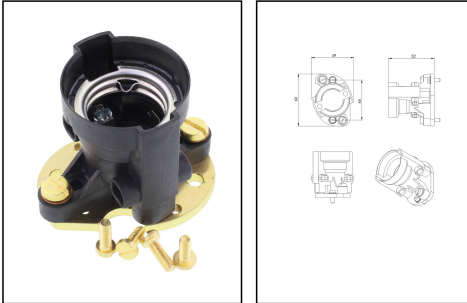

## SP-1974 Lampholder E27, PPS, Signal

### 2-Mounting Feed Lampholder E27

Products may differ in size, colour and appearance to those shown. If you require further information or customisation, please contact us directly.

<b>Type</b>	SP-1974 Lampholder E27, PPS, Signal
<b>WISKA-Order no.</b>	22001019
<b>Packing unit</b>	1
<b>Lampholder</b>	E27
<b>Temp. range min</b>	-25 °C
<b>Temp. range max</b>	45 °C
<b>Tariff number</b>	85366110

Remarks:

Housing: PPS, black  
 Rated value: 4/500/5 kV  
 with lamp lock  
 and suitable adaptor, brass  
 and mounting kit

23.05.2026

Your Contact:

**WISKA Hoppmann GmbH**  
 Kisdorfer Weg 28 · 24568 Kaltenkirchen · Germany  
 ☎ +49-4191-508-0 · 📠 +49-4191-508-209  
 contact@wiska.de · www.wiska.com