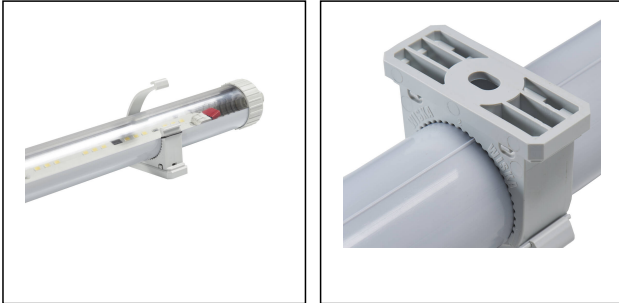

## SP-4000-Pipe clamps set for COMBI

Bracket for luminare 4000

Products may differ in size, colour and appearance to those shown. If you require further information or customisation, please contact us directly.

<b>Type</b>	SP-4000-Pipe clamps set for COMBI
<b>WISKA-Order no.</b>	22001364
<b>Packing unit</b>	2
<b>Material</b>	Polyamide
<b>Colour</b>	Grey
<b>Temp. range min</b>	-30 °C
<b>Temp. range max</b>	55 °C
<b>Tariff number</b>	94059200

Remarks:

Spare part for tube luminaire 4000 WISKA  
 with connection box COMBI  
 Polyamide  
 Content:  
 2x pipe clamp

23.05.2026

Your Contact:

**WISKA Hoppmann GmbH**

Kisdorfer Weg 28 · 24568 Kaltenkirchen · Germany