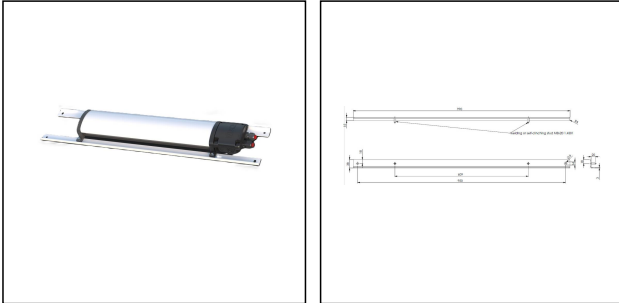

Adapterprofile MPL 36W - 4010 16W

Adapter Profile

Products may differ in size, colour and appearance to those shown. If you require further information or customisation, please contact us directly.

Type	Adapterprofile MPL 36W - 4010 16W
WISKA-Order no.	22001515
Packing unit	2
Material	Stainless steel 1.4301 (V2A)
Colour	White

Remarks:

Application:

For replacing a multi purpose luminaire (36W) with a 4010 (16W) from WISKA.

Two profile rails are required per luminaire.

07.07.2026

Your Contact:

WISKA Hoppmann GmbH

Kisdorfer Weg 28 · 24568 Kaltenkirchen · Germany