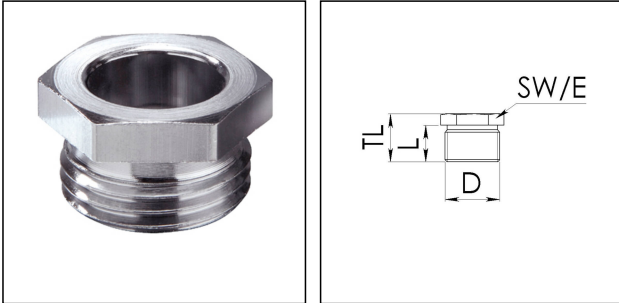

SBK 72/Cr

Bush, brass chromed-plated, M72

Products may differ in size, colour and appearance to those shown. If you require further information or customisation, please contact us directly.

Material	Brass chromium-plated
Temp. range min	-150 °C
Temp. range max	250 °C
Thread type	M
Ø Connection thread D	72
Lead	2
Length screw-in thread L	14 mm
Key width SW	70 mm
Collar diameter (E)	75 mm
Total length TL	22 mm
Surface	Chromium-plated
Order no. chrome-plated	30071680
Type	SBK 72/Cr
Packing unit	1
ETIM-Classification	EC000814