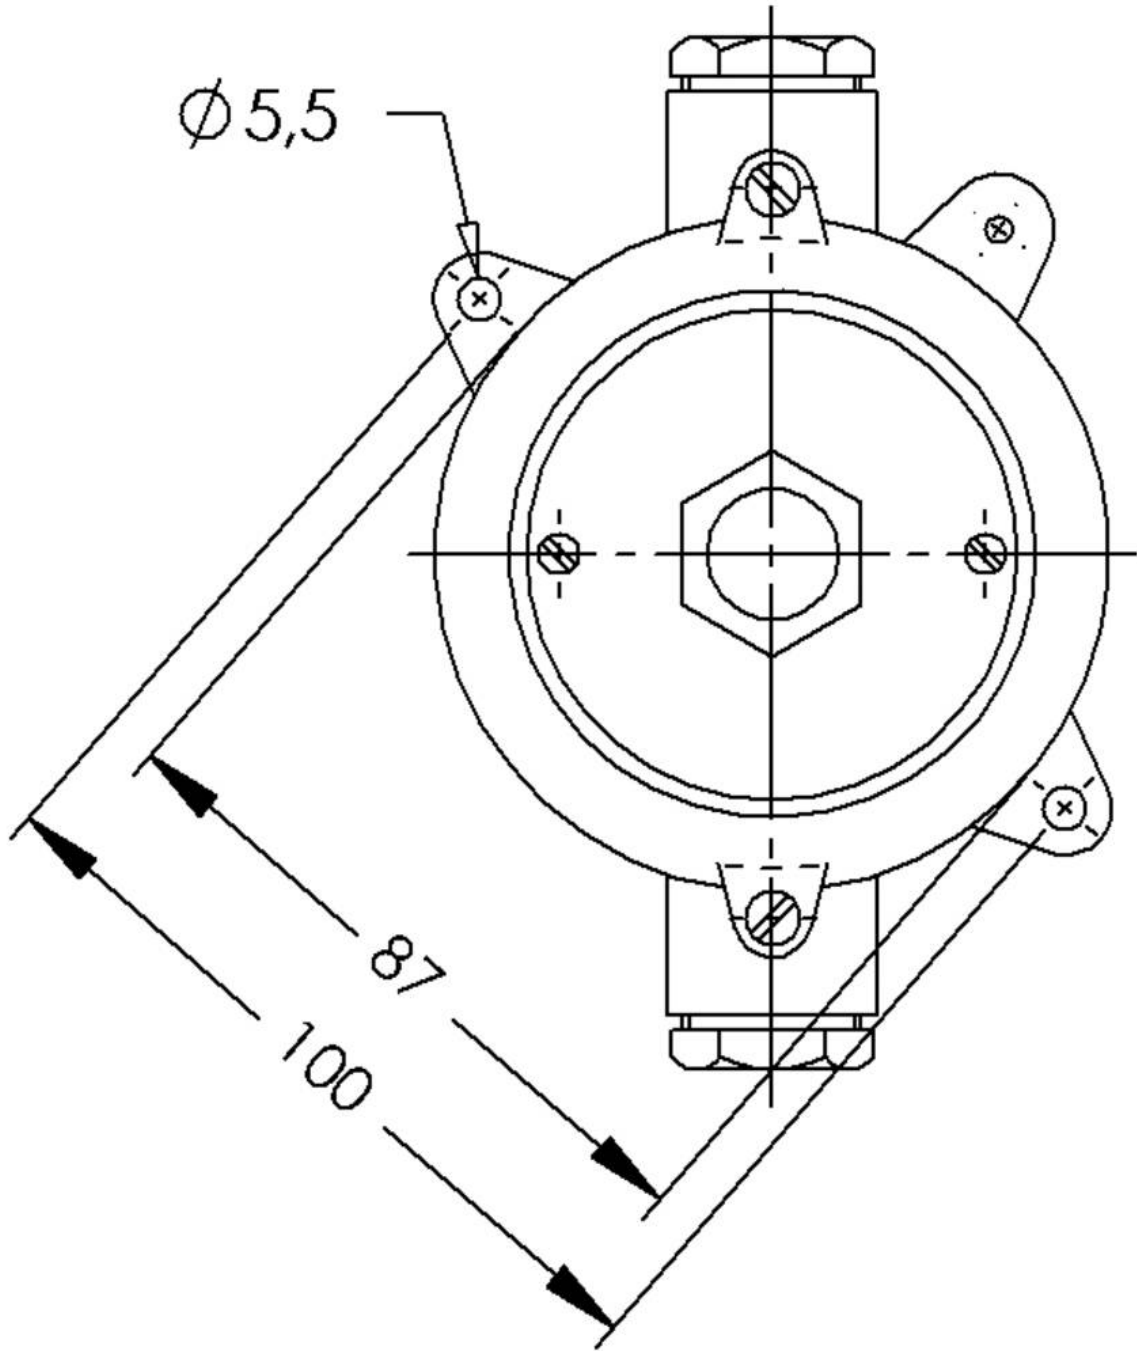

Your Contact:

WISKA Hoppmann GmbH

Kisdorfer Weg 28 · 24568 Kaltenkirchen · Germany

☎ +49-4191-508-0 · 📠 +49-4191-508-209

contact@wiska.de · www.wiska.com