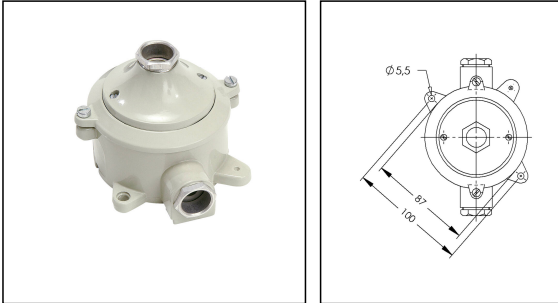

Hang-up box 7219542 - SE

Hang-up box Ø 87mm, aluminium, RAL 7032, with terminal block

Products may differ in size, colour and appearance to those shown. If you require further information or customisation, please contact us directly.

WISKA-Order no.	50045202
Type	Hang-up box 7219542 - SE
Voltage	400 V
Protection class	IP67
Material	Cast aluminium
Type of cable gland	PG16 / 12-14mm
Using for cable gland	
Ø cable diameter min	12 mm
Ø cable diameter max	14 mm
External dimensions LxWxH	135x100x87mm
Mounting	Surface mounting
Temp. range min	-25 °C
Temp. range max	45 °C
Rated cross section	2,5 mm ²
Terminals/poles	5-poles
Operational areas	Engine room, Indoor work space, Outdoor
Colour	RAL 7032
Weight	0,4 kg
Variations	on request
Tariff number	85369010