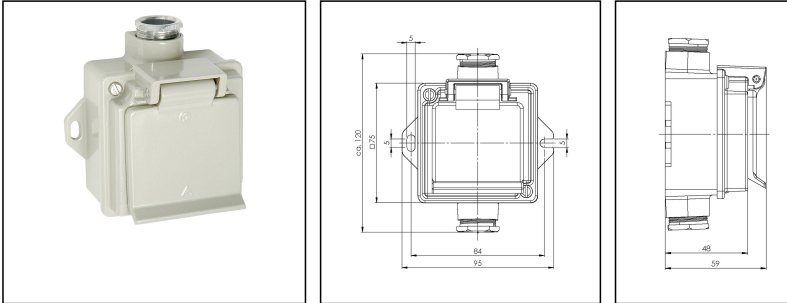

## Schuko-socket 7229412 - SE

SCHUKO socket 16A 250V, aluminium, RAL 7032, IP44

Products may differ in size, colour and appearance to those shown. If you require further information or customisation, please contact us directly.

<b>WISKA-Order no.</b>	50045452
<b>Type</b>	Schuko-socket 7229412 - SE
<b>Voltage</b>	250 V
<b>Current</b>	16 A
<b>Protection class</b>	IP44
<b>Material</b>	Cast aluminium
<b>Using for cable gland</b>	
<b>Type of cable gland</b>	PG16 / 12-14mm
<b>External dimensions LxWxH</b>	75x75x59mm
<b>Socket insert</b>	SCHUKO
<b>Terminals/poles</b>	2-pole + E
<b>Weight</b>	0,28 kg
<b>Colour</b>	RAL 7032
<b>Mounting</b>	Surface mounting
<b>Variations</b>	on request
<b>Tariff number</b>	85366990