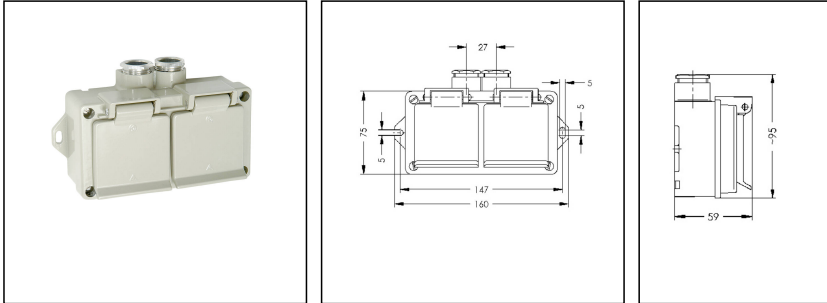

## Schuko double socket 7229422 - SE

Schuko double socket 16A 250V, aluminium, RAL 7032, IP44

Products may differ in size, colour and appearance to those shown. If you require further information or customisation, please contact us directly.

<b>WISKA-Order no.</b>	50045472
<b>Type</b>	Schuko double socket 7229422 - SE
<b>Voltage</b>	250 V
<b>Current</b>	16 A
<b>Protection class</b>	IP44
<b>Material</b>	Cast aluminium
<b>Using for cable gland</b>	
<b>Type of cable gland</b>	PG16 / 12-14mm
<b>External dimensions LxWxH</b>	160x75x59mm
<b>Socket insert</b>	SCHUKO
<b>Terminals/poles</b>	2-pole + E
<b>Weight</b>	0,5 kg
<b>Colour</b>	RAL 7032
<b>Mounting</b>	Surface mounting
<b>Variations</b>	on request
<b>Tariff number</b>	85366990