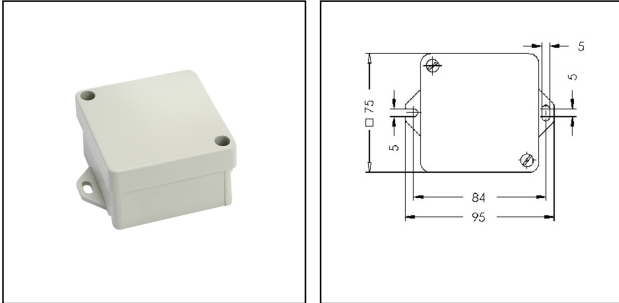

## Small Enclosure 3001 - SE

Small Enclosure 72x72x47mm, aluminium, RAL 7032

Products may differ in size, colour and appearance to those shown. If you require further information or customisation, please contact us directly.

<b>WISKA-Order no.</b>	50045510
<b>Type</b>	Small Enclosure 3001 - SE
<b>Protection class</b>	IP67
<b>Material</b>	Cast aluminium
<b>External dimensions LxWxH</b>	75x75x47 mm
<b>Mounting</b>	Surface mounting
<b>Temp. range min</b>	-25 °C
<b>Temp. range max</b>	45 °C
<b>Terminals/poles</b>	None
<b>Operational areas</b>	Indoor work space, Engine room
<b>Colour</b>	RAL 7032
<b>Weight</b>	0,2 kg
<b>Equipment</b>	Empty and undrilled
<b>Variations</b>	on request
<b>Tariff number</b>	85366990