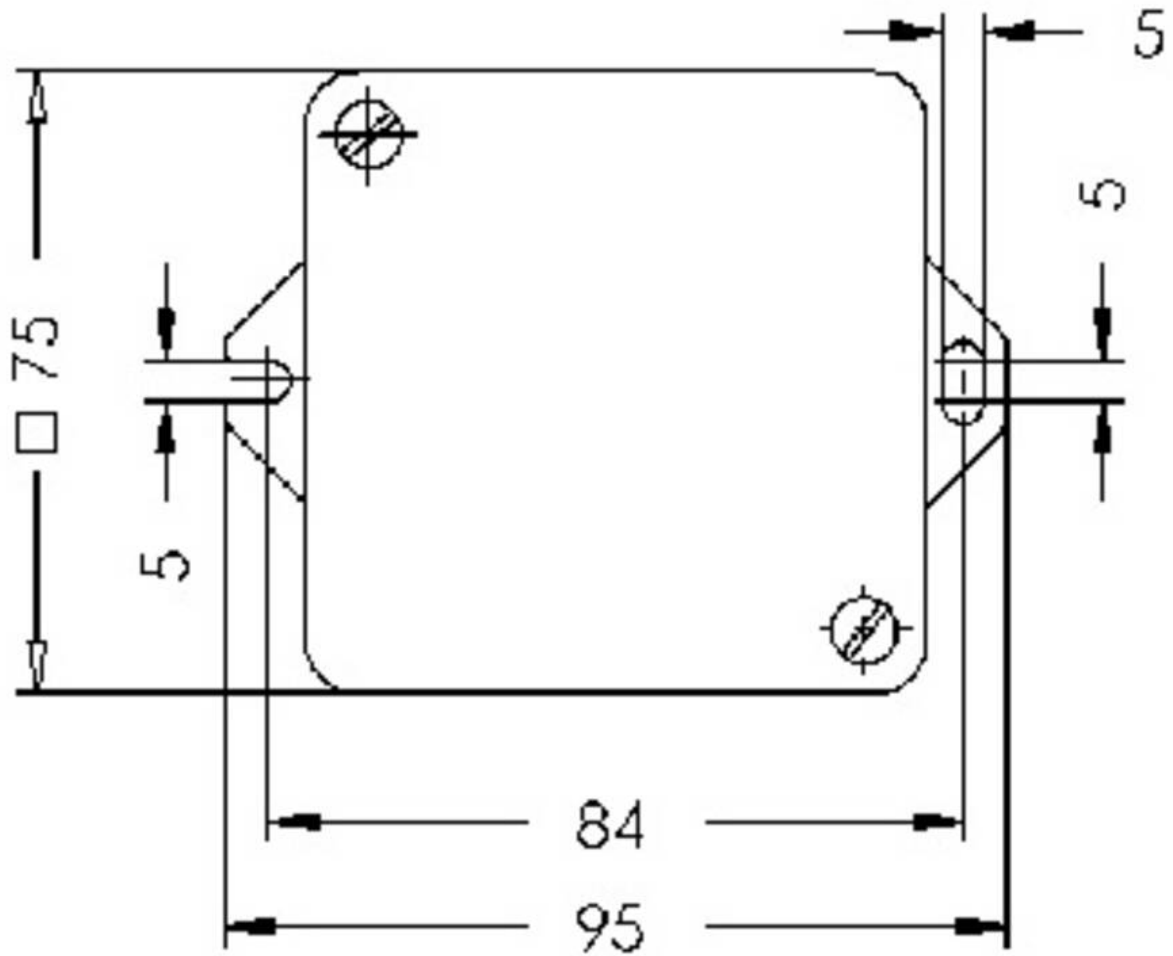

Your Contact:

WISKA Hoppmann GmbH

Kisdorfer Weg 28 · 24568 Kaltenkirchen · Germany

☎ +49-4191-508-0 · 📠 +49-4191-508-209

✉ contact@wiska.de · 🌐 www.wiska.com