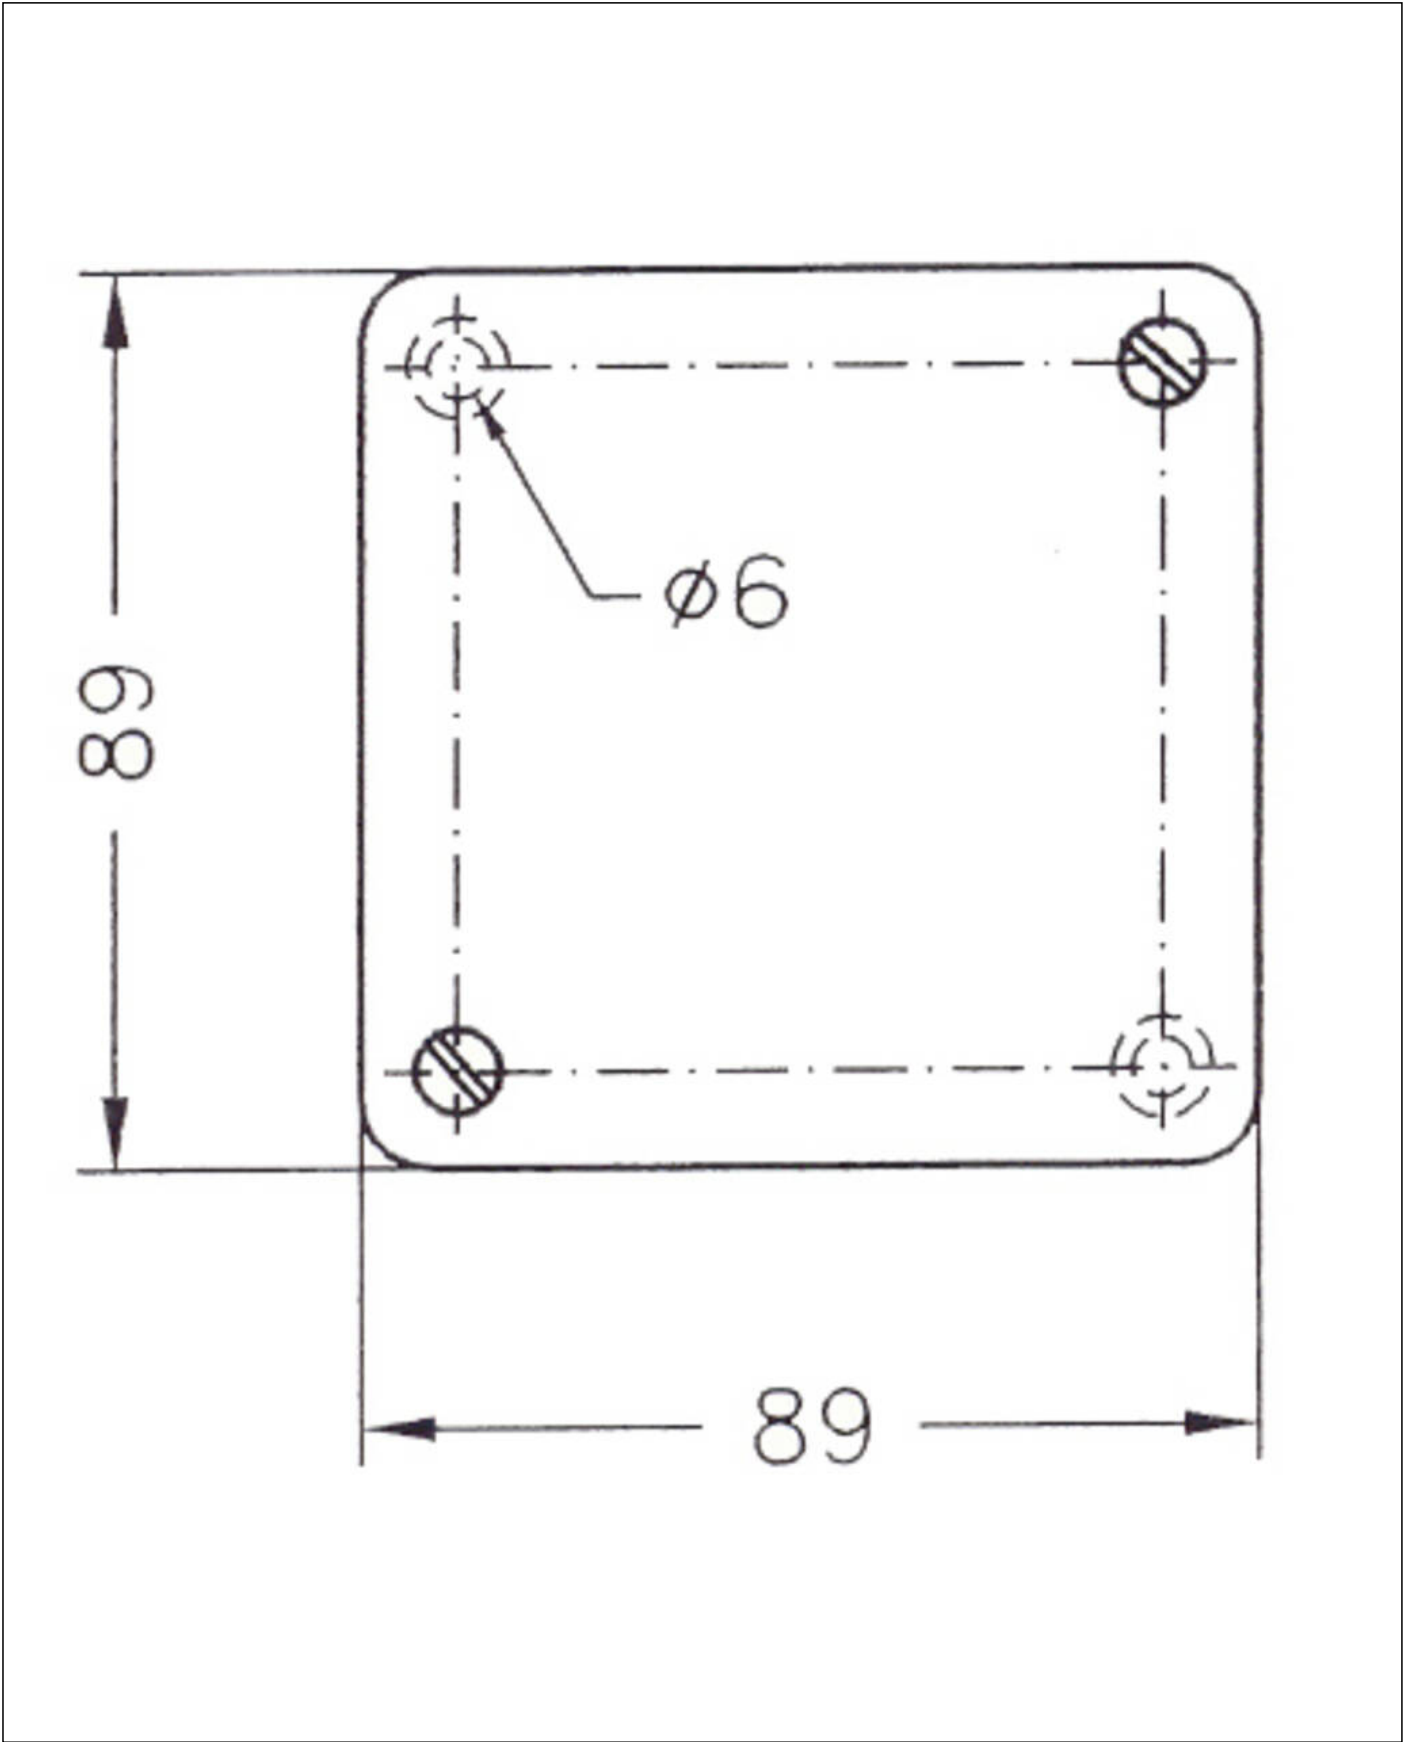

Your Contact:

WISKA Hoppmann GmbH

Kisdorfer Weg 28 · 24568 Kaltenkirchen · Germany

☎ +49-4191-508-0 · 📠 +49-4191-508-209

contact@wiska.de · www.wiska.com