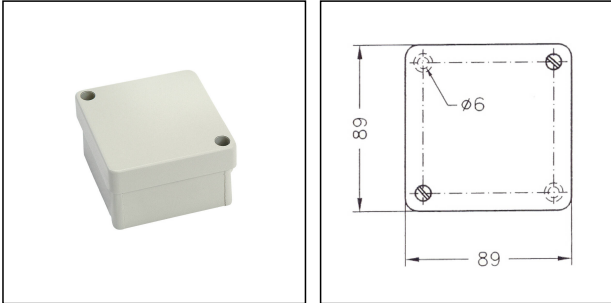

Small Enclosure 3102 - SE

Small Enclosure 86x86x42mm, aluminium, brown

Products may differ in size, colour and appearance to those shown. If you require further information or customisation, please contact us directly.

WISKA-Order no.	50045512
Type	Small Enclosure 3102 - SE
Protection class	IP67
Material	Cast aluminium
External dimensions LxWxH	89x89x42 mm
Mounting	Surface mounting
Temp. range min	-25 °C
Temp. range max	45 °C
Terminals/poles	None
Operational areas	Engine room, Outdoor, Indoor work space
Colour	Brown
Weight	0,2 kg
Equipment	Empty and undrilled
Variations	on request
Tariff number	85366990