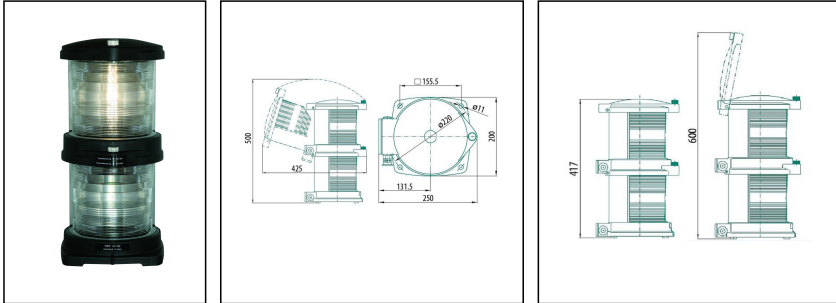

DT-760-WH-230/230-PB

Double masthead light white 2x65W 230V P28s 6nm 225°

Products may differ in size, colour and appearance to those shown. If you require further information or customisation, please contact us directly.

WISKA-Order no.	50100436
Type	DT-760-WH-230/230-PB
Material	Polyamide, fibre reinforced
Material globe/diffuser	PMMA
Globe colour	white
Power[^]	2 x 65 W
Voltage	230 V
Type of Voltage	AC
Frequence	50/60 Hz
Protection class	IP56
Operational areas	Outdoor
Temp. range min	-30 °C
Temp. range max	55 °C
Lampholder	P28s
Number of lampholder	2 ST
Lightsource	Incandescent lamp
Lightsource incl.	Yes
Signal range	6nm
Model	Double masthead light
Sector	225°
Using for cable gland	
Material cable gland	Polyamide
Ø cable diameter min	6 mm
Ø cable diameter max	13 mm
Mounting	Upside