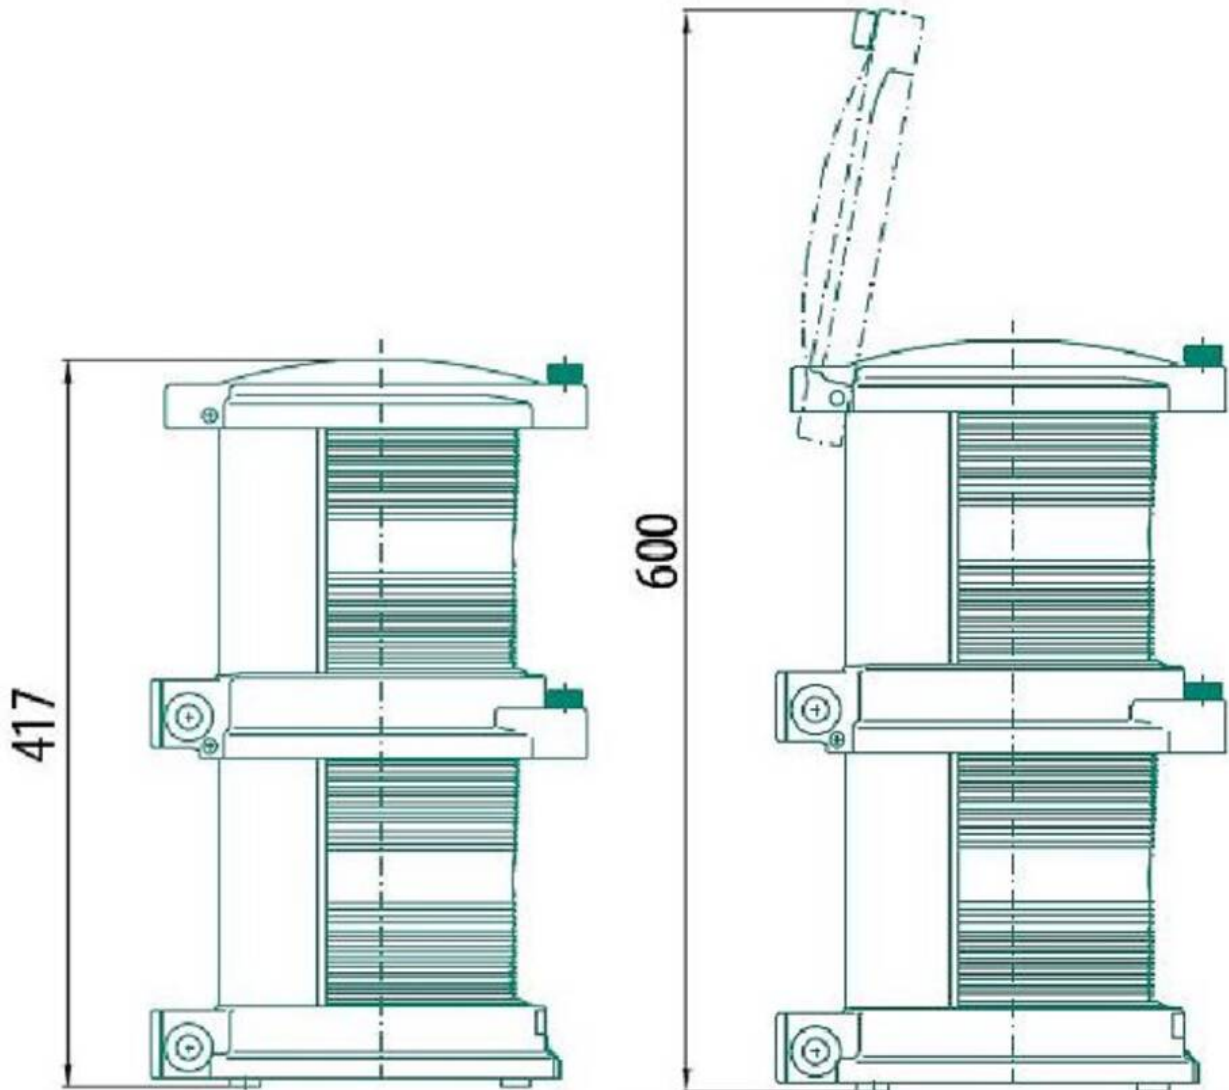

Your Contact:

WISKA Hoppmann GmbH

Kisdorfer Weg 28 · 24568 Kaltenkirchen · Germany

☎ +49-4191-508-0 · 📠 +49-4191-508-209

contact@wiska.de · www.wiska.com