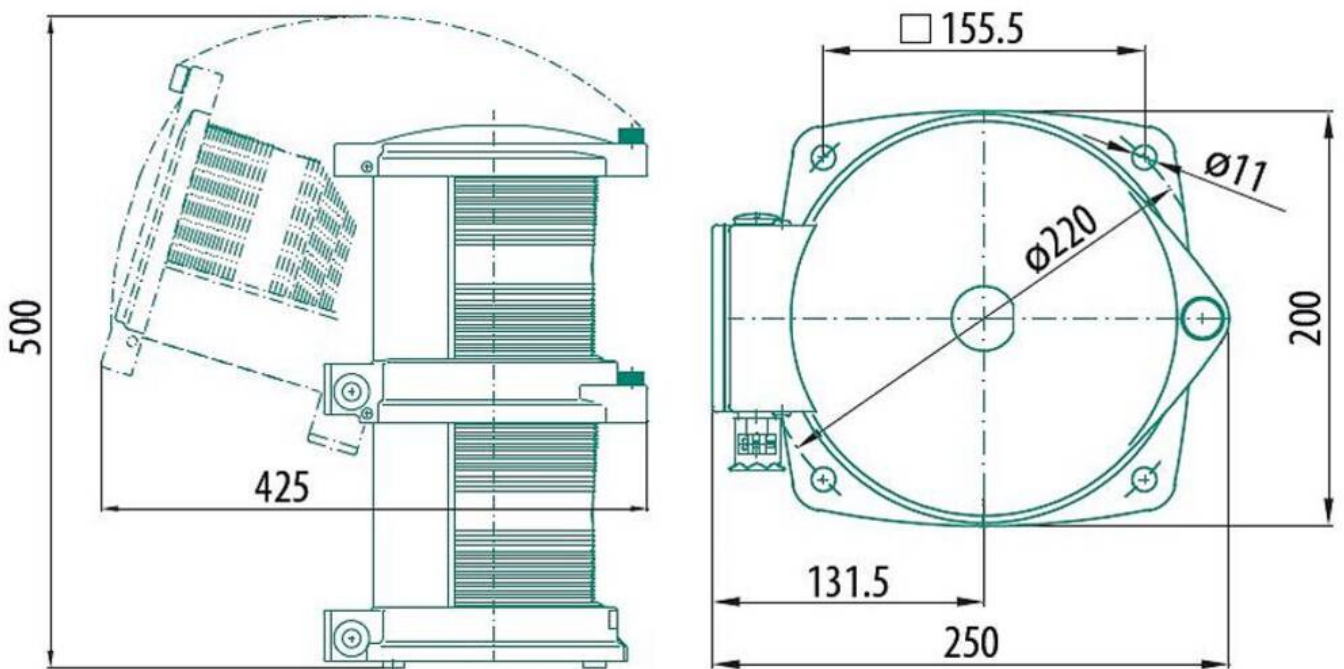

Your Contact:

WISKA Hoppmann GmbH

Kisdorfer Weg 28 · 24568 Kaltenkirchen · Germany

☎ +49-4191-508-0 · 📠 +49-4191-508-209

contact@wiska.de · www.wiska.com