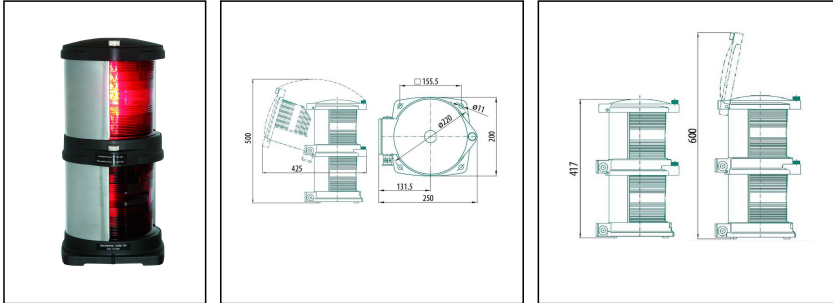

## DSBb-760-RD-230/230-PB

Double side light portside red 2x65W 230V P28s 3nm 112,5°

Products may differ in size, colour and appearance to those shown. If you require further information or customisation, please contact us directly.

<b>WISKA-Order no.</b>	50100437
<b>Type</b>	DSBb-760-RD-230/230-PB
<b>Material</b>	Polyamide, fibre reinforced
<b>Material globe/diffuser</b>	PMMA
<b>Globe colour</b>	Red
<b>Power<sup>^</sup></b>	2 x 65 W
<b>Voltage</b>	230 V
<b>Type of Voltage</b>	AC
<b>Frequence</b>	50/60 Hz
<b>Protection class</b>	IP56
<b>Operational areas</b>	Outdoor
<b>Temp. range min</b>	-30 °C
<b>Temp. range max</b>	55 °C
<b>Lampholder</b>	P28s
<b>Number of lampholder</b>	2 ST
<b>Lightsource</b>	Incandescent lamp
<b>Lightsource incl.</b>	Yes
<b>Signal range</b>	3nm
<b>Model</b>	Double side light
<b>Sector</b>	112,5°
<b>Using for cable gland</b>	
<b>Material cable gland</b>	Polyamide
<b>Ø cable diameter min</b>	6 mm
<b>Ø cable diameter max</b>	13 mm
<b>Mounting</b>	Upside