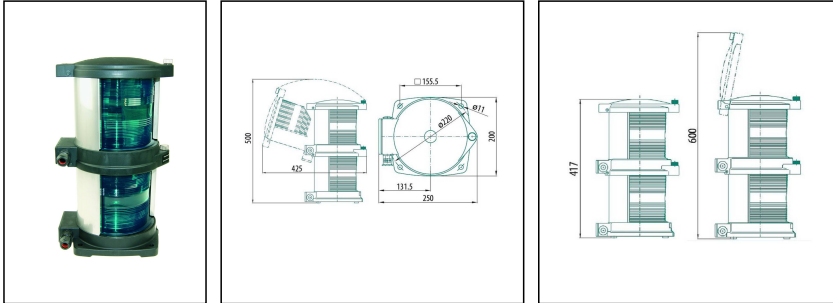

DSSb-760-GN-230/230-PB

Double side light starboard green 2x65W 230V P28s 3nm 112,5°

Products may differ in size, colour and appearance to those shown. If you require further information or customisation, please contact us directly.

WISKA-Order no.	50100438
Type	DSSb-760-GN-230/230-PB
Material	Polyamide, fibre reinforced
Material globe/diffuser	PMMA
Globe colour	Green
Power[^]	2 x 65 W
Voltage	230 V
Type of Voltage	AC
Frequence	50/60 Hz
Protection class	IP56
Operational areas	Outdoor
Temp. range min	-30 °C
Temp. range max	55 °C
Lampholder	P28s
Number of lampholder	2 ST
Lightsource	Incandescent lamp
Lightsource incl.	Yes
Signal range	3nm
Model	Double side light
Sector	112,5°
Using for cable gland	
Material cable gland	Polyamide
Ø cable diameter min	6 mm
Ø cable diameter max	13 mm
Mounting	Upside