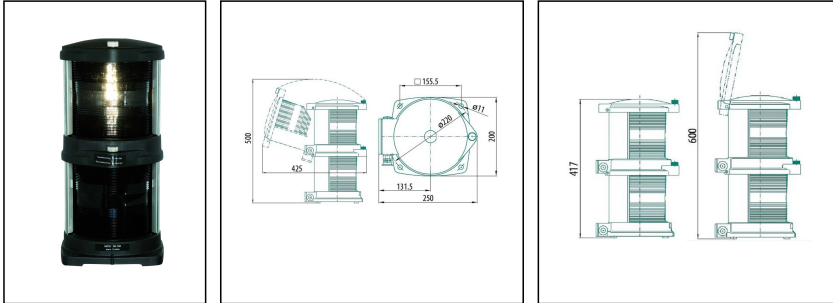

## DH-760-WH-230/230-PB

Double stern light white reduced 2x65W 230V P28s 3nm 135°

Products may differ in size, colour and appearance to those shown. If you require further information or customisation, please contact us directly.

<b>WISKA-Order no.</b>	50100439
<b>Type</b>	DH-760-WH-230/230-PB
<b>Material</b>	Polyamide, fibre reinforced
<b>Material globe/diffuser</b>	PMMA
<b>Globe colour</b>	white reduced
<b>Power<sup>^</sup></b>	2 x 65 W
<b>Voltage</b>	230 V
<b>Type of Voltage</b>	AC
<b>Frequence</b>	50/60 Hz
<b>Protection class</b>	IP56
<b>Operational areas</b>	Outdoor
<b>Temp. range min</b>	-30 °C
<b>Temp. range max</b>	55 °C
<b>Lampholder</b>	P28s
<b>Number of lampholder</b>	2 ST
<b>Lightsource</b>	Incandescent lamp
<b>Lightsource incl.</b>	Yes
<b>Signal range</b>	3nm
<b>Model</b>	Double stern light
<b>Sector</b>	135°
<b>Using for cable gland</b>	
<b>Material cable gland</b>	Polyamide
<b>Ø cable diameter min</b>	6 mm
<b>Ø cable diameter max</b>	13 mm
<b>Mounting</b>	Upside