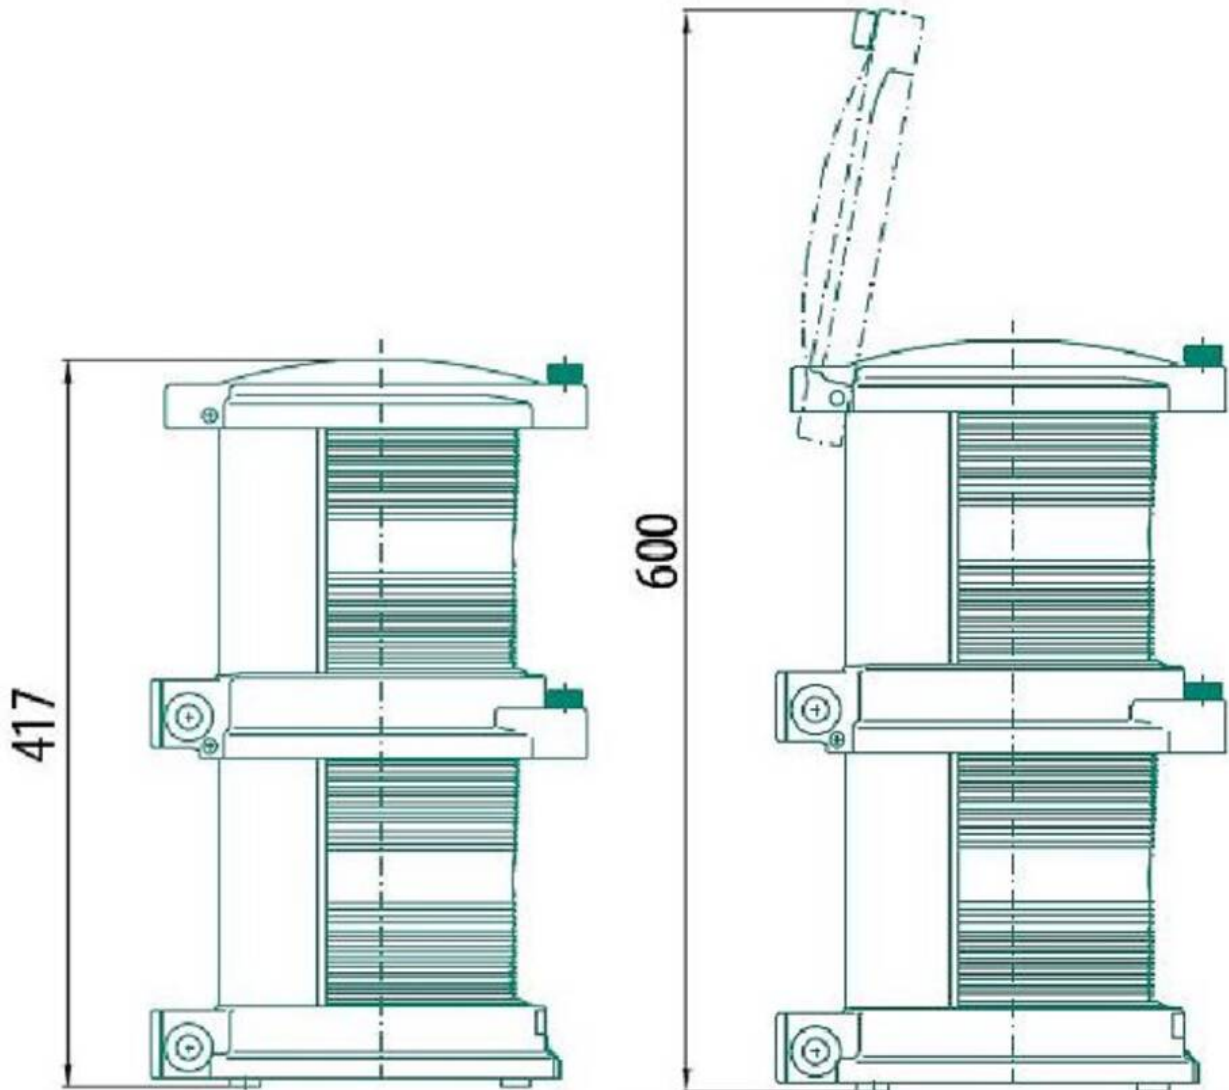

Your Contact:

WISKA Hoppmann GmbH

Kisdorfer Weg 28 · 24568 Kaltenkirchen · Germany

☎ +49-4191-508-0 · 📠 +49-4191-508-209

✉ contact@wiska.de · www.wiska.com