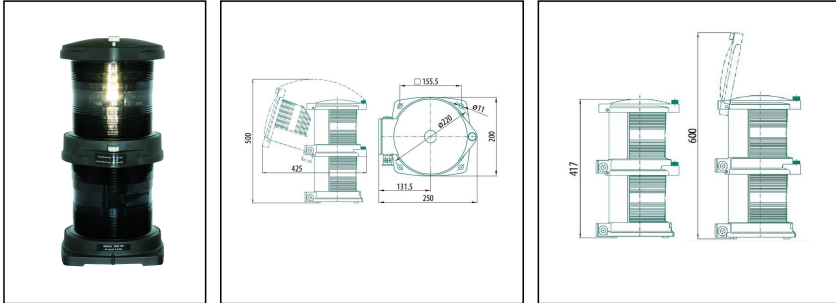

DAS-760-WH-230/230-PB

Double signal light white reduced 2x65W 230V P28s 3nm 360°

Products may differ in size, colour and appearance to those shown. If you require further information or customisation, please contact us directly.

WISKA-Order no.	50100440
Type	DAS-760-WH-230/230-PB
Material	Polyamide, fibre reinforced
Material globe/diffuser	PMMA
Globe colour	white reduced
Power[^]	2 x 65 W
Voltage	230 V
Type of Voltage	AC
Frequence	50/60 Hz
Protection class	IP56
Operational areas	Outdoor
Temp. range min	-30 °C
Temp. range max	55 °C
Lampholder	P28s
Number of lampholder	2 ST
Lightsource	Incandescent lamp
Lightsource incl.	Yes
Signal range	3nm
Model	Double signal light
Sector	360°
Using for cable gland	
Material cable gland	Polyamide
Ø cable diameter min	6 mm
Ø cable diameter max	13 mm
Mounting	Upside