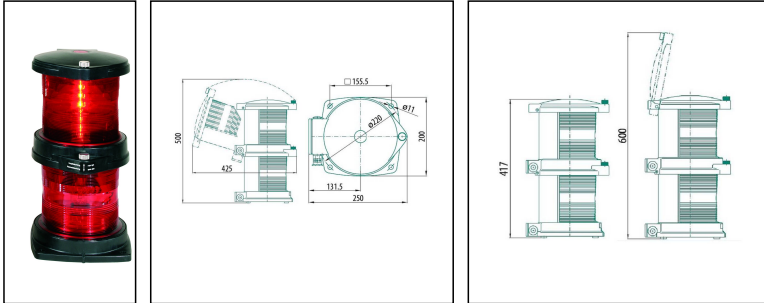

DAS-760-RD-230/230-PB

Double signal light red 2x65W 230V P28s 3nm 360°

Products may differ in size, colour and appearance to those shown. If you require further information or customisation, please contact us directly.

WISKA-Order no.	50100441
Type	DAS-760-RD-230/230-PB
Material	Polyamide, fibre reinforced
Material globe/diffuser	PMMA
Globe colour	Red
Power[^]	2 x 65 W
Voltage	230 V
Type of Voltage	AC
Frequence	50/60 Hz
Protection class	IP56
Operational areas	Outdoor
Temp. range min	-30 °C
Temp. range max	55 °C
Lampholder	P28s
Number of lampholder	2 ST
Lightsource	Incandescent lamp
Lightsource incl.	Yes
Signal range	3nm
Model	Double signal light
Sector	360°
Using for cable gland	
Material cable gland	Polyamide
Ø cable diameter min	6 mm
Ø cable diameter max	13 mm
Mounting	Upside