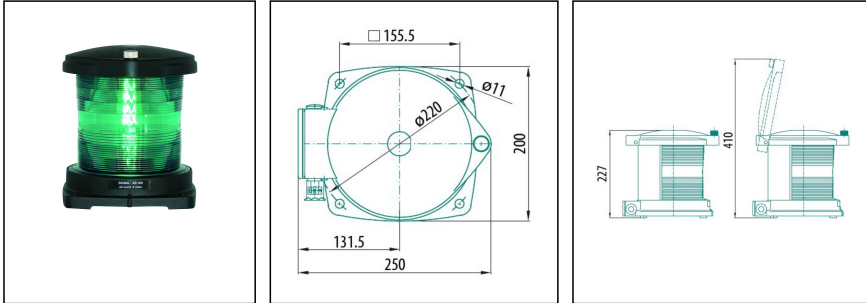

AS-760-GN-230-PB

Signal light green 1x65W 230V P28s 3nm 360°

Products may differ in size, colour and appearance to those shown. If you require further information or customisation, please contact us directly.

WISKA-Order no.	50100443
Type	AS-760-GN-230-PB
Material	Polyamide, fibre reinforced
Material globe/diffuser	PMMA
Globe colour	Green
Power[^]	1 x 65 W
Voltage	230 V
Type of Voltage	AC
Frequence	50/60 Hz
Protection class	IP56
Operational areas	Outdoor
Temp. range min	-30 °C
Temp. range max	55 °C
Lampholder	P28s
Number of lampholder	1 ST
Lightsource	Incandescent lamp
Lightsource incl.	Yes
Signal range	3nm
Model	Signal light
Sector	360°
Using for cable gland	
Material cable gland	Polyamide
Ø cable diameter min	6 mm
Ø cable diameter max	13 mm
Mounting	Upside