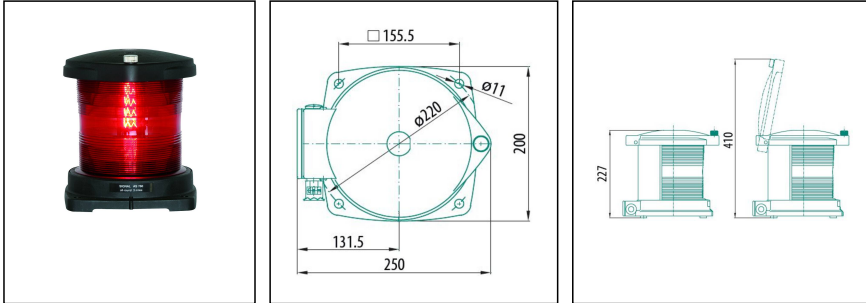

## AS-760-RD-230-PB

Signal light red 1x65W 230V P28s 3nm 360°

Products may differ in size, colour and appearance to those shown. If you require further information or customisation, please contact us directly.

<b>WISKA-Order no.</b>	50101032
<b>Type</b>	AS-760-RD-230-PB
<b>Material</b>	Polyamide, fibre reinforced
<b>Material globe/diffuser</b>	PMMA
<b>Globe colour</b>	Red
<b>Power<sup>^</sup></b>	1 x 65 W
<b>Voltage</b>	230 V
<b>Type of Voltage</b>	AC
<b>Frequence</b>	50/60 Hz
<b>Protection class</b>	IP56
<b>Operational areas</b>	Outdoor
<b>Temp. range min</b>	-30 °C
<b>Temp. range max</b>	55 °C
<b>Lampholder</b>	P28s
<b>Number of lampholder</b>	1 ST
<b>Lightsource</b>	Incandescent lamp
<b>Lightsource incl.</b>	Yes
<b>Signal range</b>	3nm
<b>Model</b>	Signal light
<b>Sector</b>	360°
<b>Using for cable gland</b>	
<b>Material cable gland</b>	Polyamide
<b>Ø cable diameter min</b>	6 mm
<b>Ø cable diameter max</b>	13 mm
<b>Mounting</b>	Upside