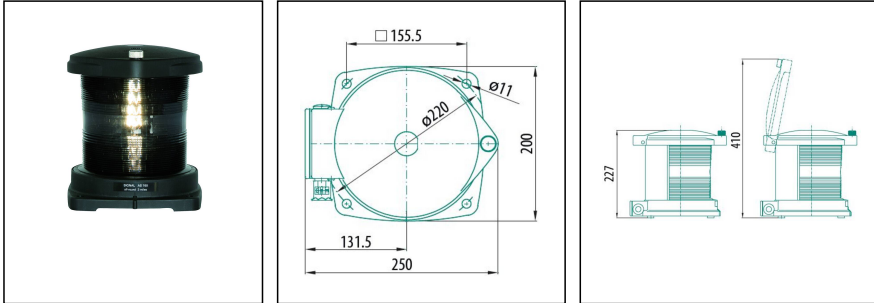

AS-760-WH-230-PB

Signal light white 1x65W 230V P28s 3nm 360°

Products may differ in size, colour and appearance to those shown. If you require further information or customisation, please contact us directly.

WISKA-Order no.	50101033
Type	AS-760-WH-230-PB
Material	Polyamide, fibre reinforced
Material globe/diffuser	PMMA
Globe colour	white reduced
Power[^]	1 x 65 W
Voltage	230 V
Type of Voltage	AC
Frequence	50/60 Hz
Protection class	IP56
Operational areas	Outdoor
Temp. range min	-30 °C
Temp. range max	55 °C
Lampholder	P28s
Number of lampholder	1 ST
Lightsource	Incandescent lamp
Lightsource incl.	Yes
Signal range	3nm
Model	Signal light
Sector	360°
Using for cable gland	
Material cable gland	Polyamide
Ø cable diameter min	6 mm
Ø cable diameter max	13 mm
Mounting	Upside