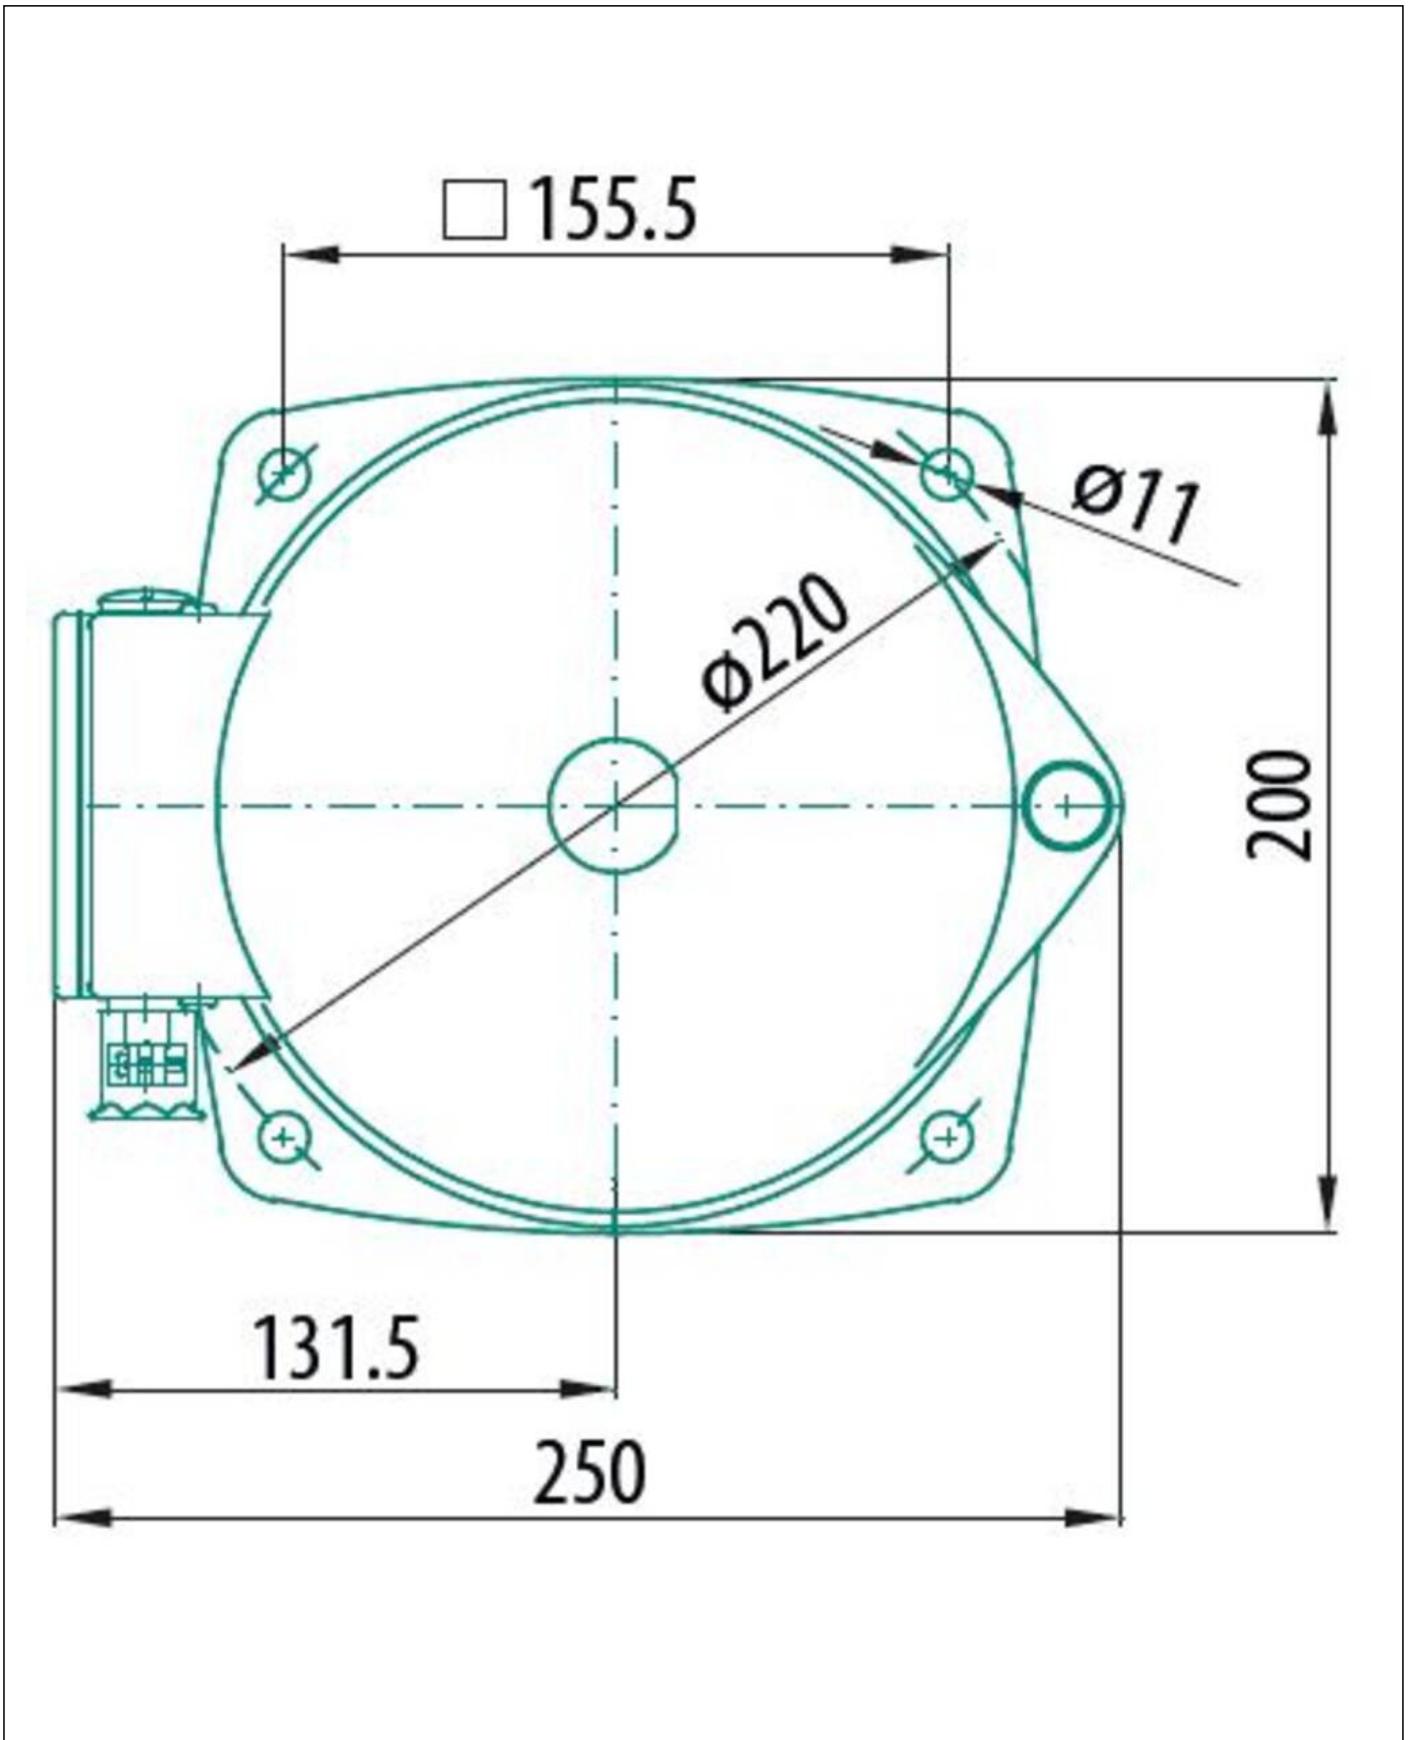

Your Contact:

WISKA Hoppmann GmbH

Kisdorfer Weg 28 · 24568 Kaltenkirchen · Germany

☎ +49-4191-508-0 · 📠 +49-4191-508-209

contact@wiska.de · www.wiska.com