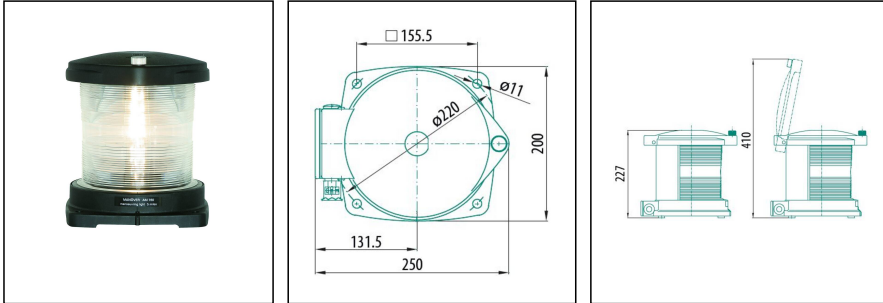

AM-760-WH-230-PB

Manoevering light white 1x65W 230V P28s 5nm 360°

Products may differ in size, colour and appearance to those shown. If you require further information or customisation, please contact us directly.

WISKA-Order no.	50101037
Type	AM-760-WH-230-PB
Material	Polyamide, fibre reinforced
Material globe/diffuser	PMMA
Globe colour	white
Power[^]	1 x 65 W
Voltage	230 V
Type of Voltage	AC
Frequence	50/60 Hz
Protection class	IP56
Operational areas	Outdoor
Temp. range min	-30 °C
Temp. range max	55 °C
Lampholder	P28s
Number of lampholder	1 ST
Lightsource	Incandescent lamp
Lightsource incl.	Yes
Signal range	5nm
Model	Manoevering light
Sector	360°
Using for cable gland	
Ø cable diameter min	6 mm
Ø cable diameter max	13 mm
Mounting	Upside
Colour	Black