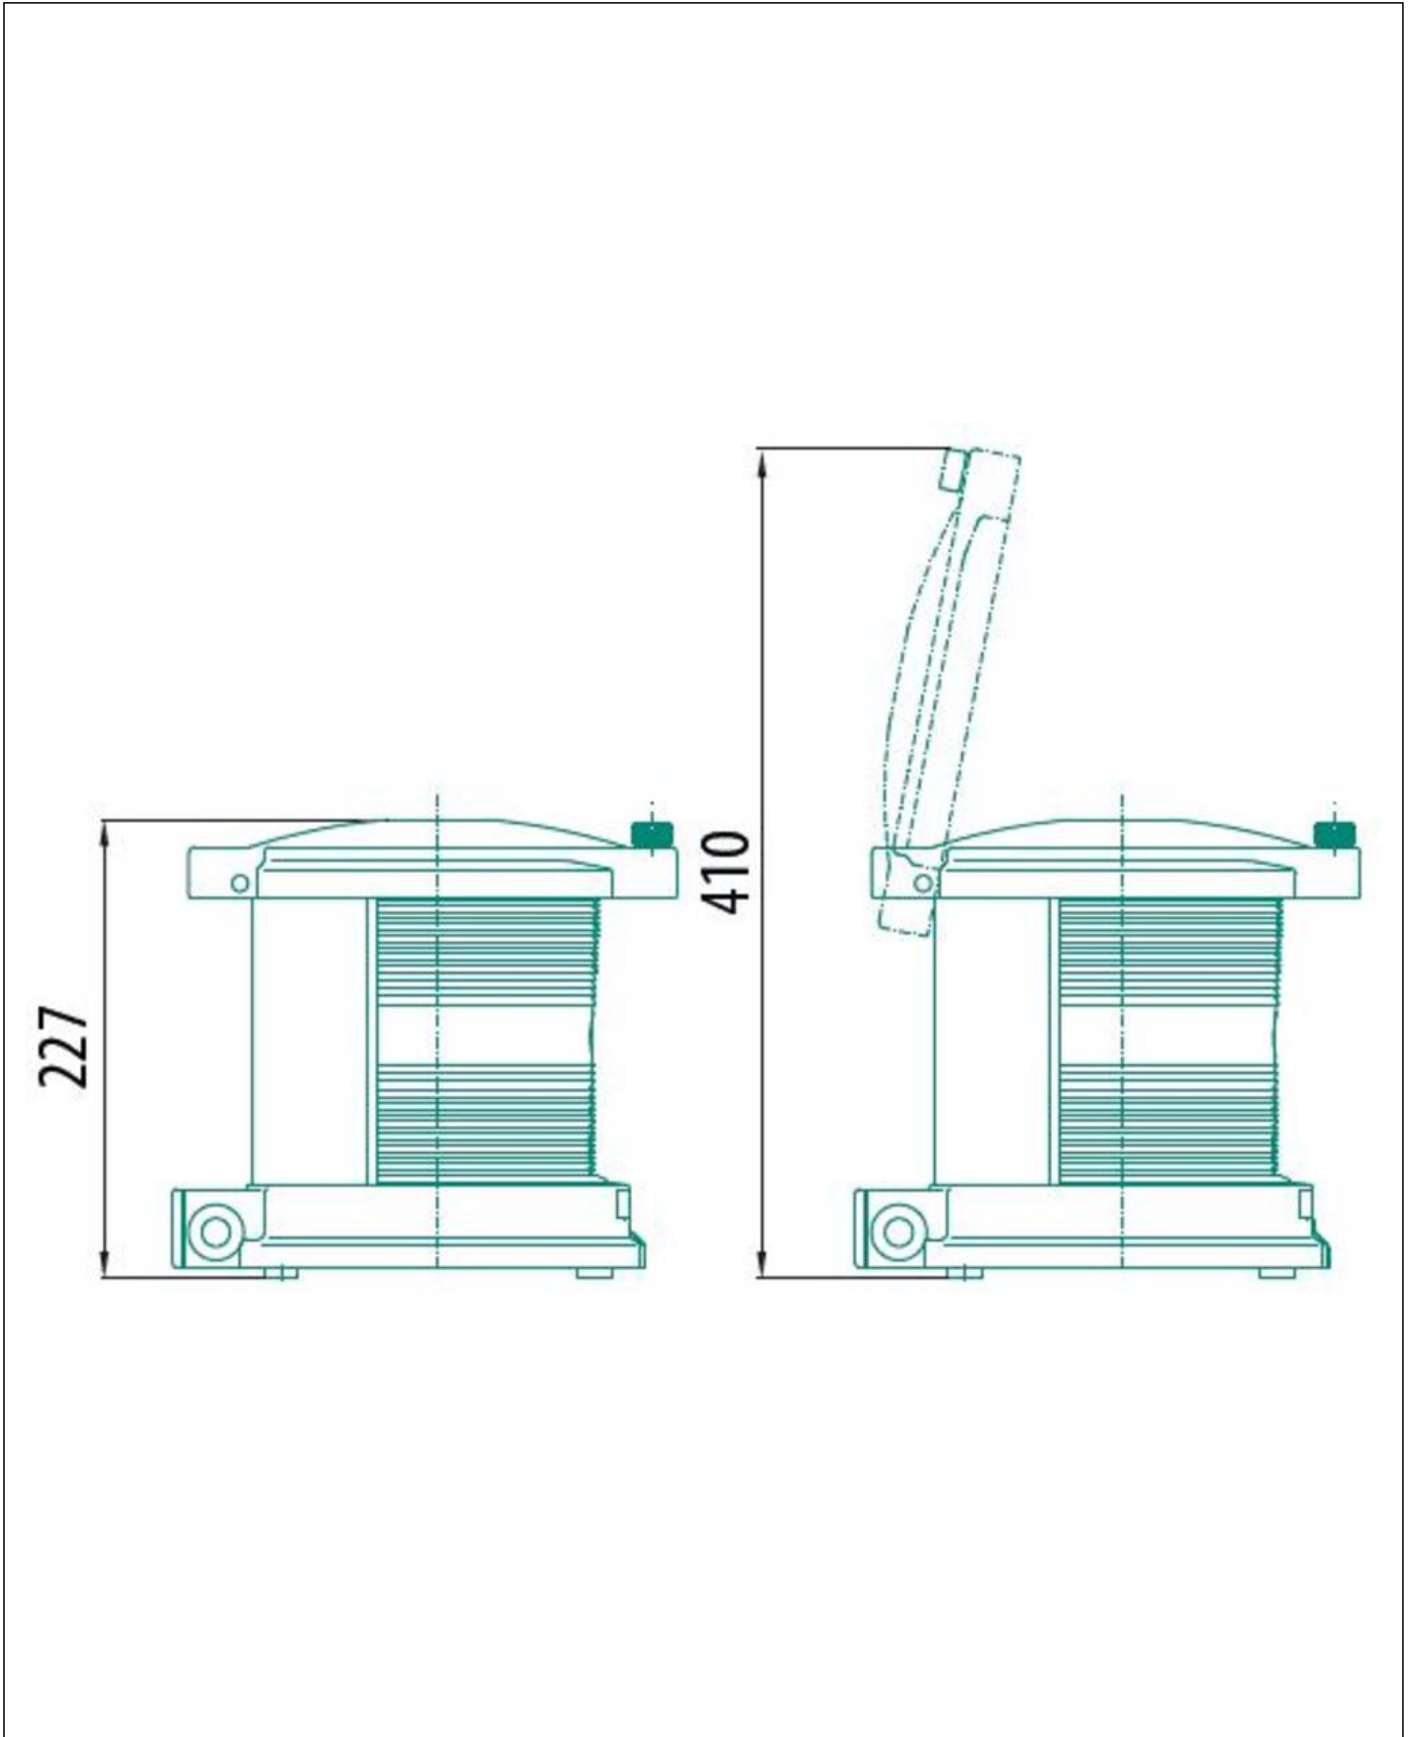

Your Contact:

WISKA Hoppmann GmbH

Kisdorfer Weg 28 · 24568 Kaltenkirchen · Germany

☎ +49-4191-508-0 · 📠 +49-4191-508-209

contact@wiska.de · www.wiska.com