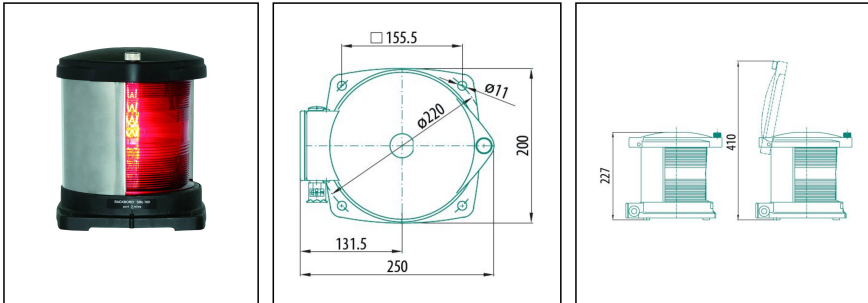

## SBb-760-RD-230-PB

Side light portside red 1x65W 230V P28s 3nm 112,5°

Products may differ in size, colour and appearance to those shown. If you require further information or customisation, please contact us directly.

<b>WISKA-Order no.</b>	50103078
<b>Type</b>	SBb-760-RD-230-PB
<b>Material</b>	Polyamide, fibre reinforced
<b>Material globe/diffuser</b>	PMMA
<b>Globe colour</b>	Red
<b>Power<sup>^</sup></b>	1 x 65 W
<b>Voltage</b>	230 V
<b>Type of Voltage</b>	AC
<b>Protection class</b>	IP56
<b>Operational areas</b>	Outdoor
<b>Temp. range min</b>	-30 °C
<b>Temp. range max</b>	55 °C
<b>Lampholder</b>	P28s
<b>Number of lampholder</b>	1 ST
<b>Lightsource</b>	Incandescent lamp
<b>Lightsource incl.</b>	Yes
<b>Signal range</b>	3nm
<b>Model</b>	Side light
<b>Sector</b>	112,5°
<b>Using for cable gland</b>	
<b>Material cable gland</b>	Polyamide
<b>Ø cable diameter min</b>	6 mm
<b>Ø cable diameter max</b>	13 mm
<b>Mounting</b>	Upside
<b>Colour</b>	Black