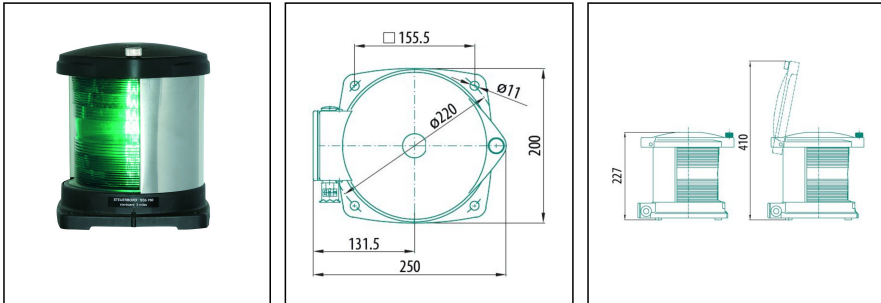

SSb-760-GN-230-PB

Side light starboard green 1x65W 230V P28s 3nm 112,5°

Products may differ in size, colour and appearance to those shown. If you require further information or customisation, please contact us directly.

WISKA-Order no.	50103079
Type	SSb-760-GN-230-PB
Material	Polyamide, fibre reinforced
Material globe/diffuser	PMMA
Globe colour	Green
Power[^]	1 x 65 W
Voltage	230 V
Type of Voltage	AC
Protection class	IP56
Operational areas	Outdoor
Temp. range min	-30 °C
Temp. range max	55 °C
Lampholder	P28s
Number of lampholder	1 ST
Lightsource	Incandescent lamp
Lightsource incl.	Yes
Signal range	3nm
Model	Side light
Sector	112,5°
Using for cable gland	
Material cable gland	Polyamide
Ø cable diameter min	6 mm
Ø cable diameter max	13 mm
Mounting	Upside
Colour	Black