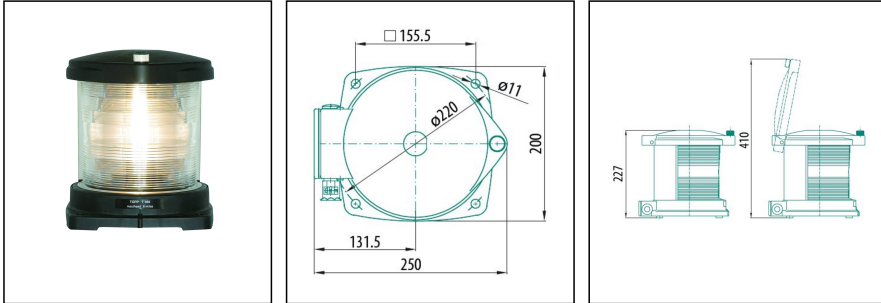

T-760-WH-230-PB

Masthead light white 1x65W 230V P28s 6nm 225°

Products may differ in size, colour and appearance to those shown. If you require further information or customisation, please contact us directly.

WISKA-Order no.	50103361
Type	T-760-WH-230-PB
Material	Polyamide, fibre reinforced
Material globe/diffuser	PMMA
Globe colour	white
Power[^]	1 x 65 W
Voltage	230 V
Type of Voltage	AC
Frequence	50/60 Hz
Protection class	IP56
Operational areas	Outdoor
Temp. range min	-30 °C
Temp. range max	55 °C
Lampholder	P28s
Number of lampholder	1 ST
Lightsource	Incandescent lamp
Lightsource incl.	Yes
Signal range	6nm
Model	Masthead light
Sector	225°
Using for cable gland	
Ø cable diameter min	6 mm
Ø cable diameter max	13 mm
Mounting	Upside
Colour	Black