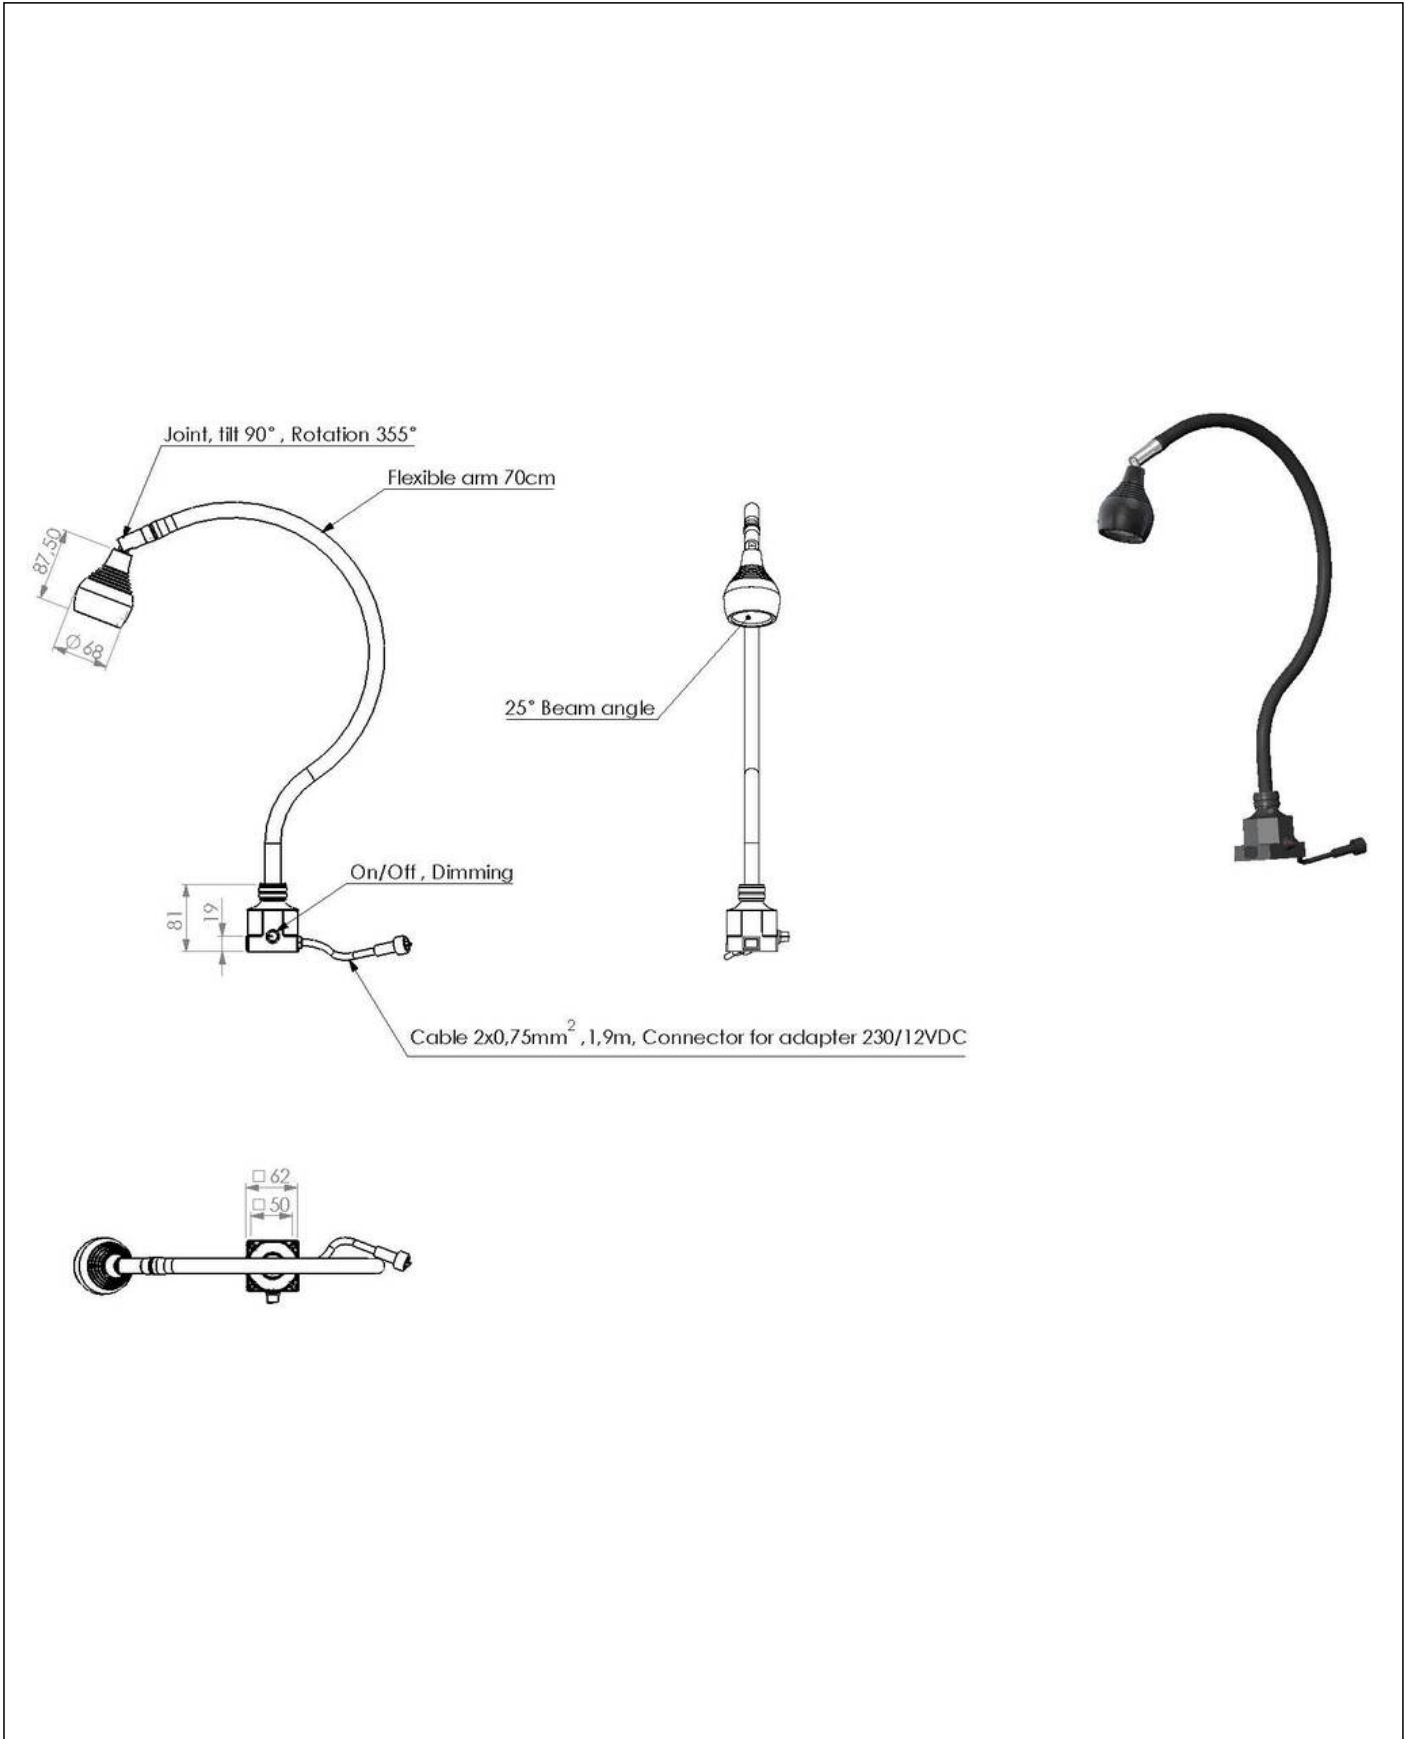

Your Contact:

WISKA Hoppmann GmbH

Kisdorfer Weg 28 · 24568 Kaltenkirchen · Germany

☎ +49-4191-508-0 · 📠 +49-4191-508-209

contact@wiska.de · www.wiska.com