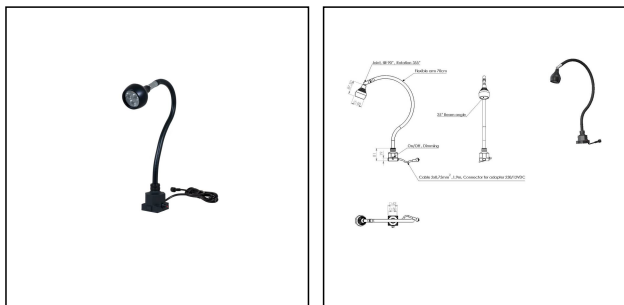

## TKL-Lumius-Flex-30135DIM-SUNNEX

LED Chart table light 4W 12-36V DC IP20

Products may differ in size, colour and appearance to those shown. If you require further information or customisation, please contact us directly.

<b>WISKA-Order no.</b>	50105594
<b>Type</b>	TKL-Lumius-Flex-30135DIM-SUNNEX
<b>Wattage</b>	4 W
<b>Power<sup>^</sup></b>	1 x 4 W
<b>Voltage</b>	36 V
<b>Voltage min. (V)</b>	12 V
<b>Voltage max. (V)</b>	36 V
<b>Type of Voltage</b>	DC
<b>Protection class</b>	IP20
<b>Lightsource</b>	LED
<b>Lightsource incl.</b>	Yes
<b>Bulb shape</b>	reflector
<b>Colour temperature</b>	4300 K
<b>Average lamp durability</b>	75000 h
<b>Mounting</b>	Desktop
<b>External dimensions LxWxH</b>	970x60x68mm
<b>Type of switch</b>	On-Off, 2-pole
<b>Colour</b>	Black
<b>Weight</b>	1,2 kg

Remarks:

LED Chart table light - Lumius Flex

Light source: LED 4W inclusive and dimmable

Color Rendering Index: CRI 93

Base: Equipped with four mounting holes

Power Switch and Rotary Dimmer

Your Contact:

**WISKA Hoppmann GmbH**

Kisdorfer Weg 28 · 24568 Kaltenkirchen · Germany

☎ +49-4191-508-0 · 📠 +49-4191-508-209

contact@wiska.de · www.wiska.com

placed in the base  
Cable length: 2 m  
Arm length: 700mm  
Lamp head with joint