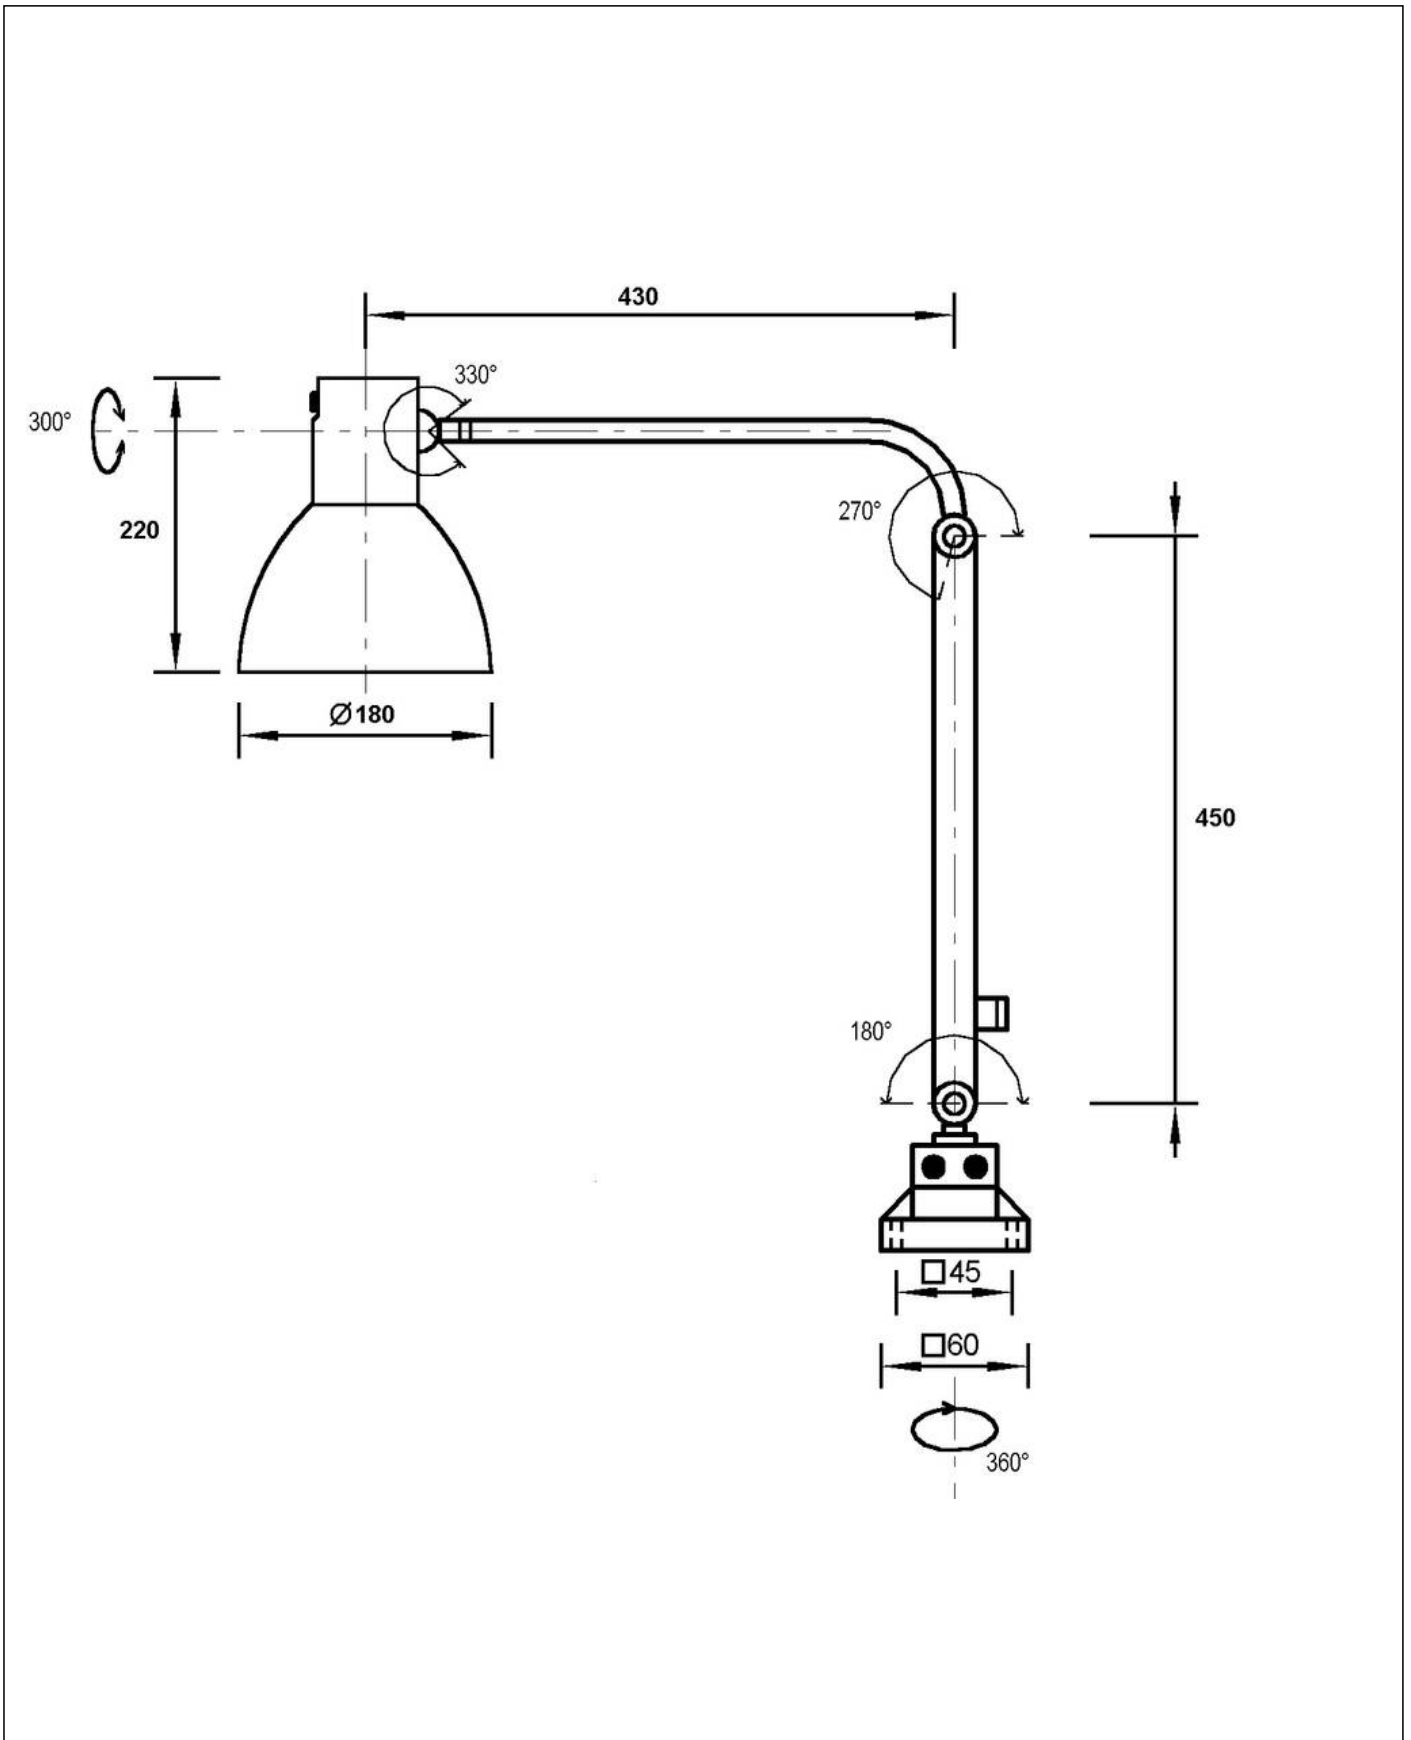

Your Contact:

WISKA Hoppmann GmbH

Kisdorfer Weg 28 · 24568 Kaltenkirchen · Germany

☎ +49-4191-508-0 · 📠 +49-4191-508-209

contact@wiska.de · www.wiska.com