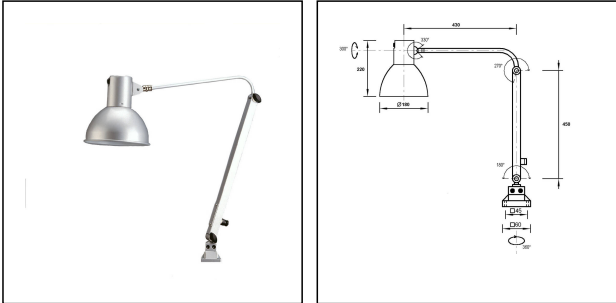

TKL 100 / E27

Working place Light with switch max. 100W 230V E27 IP20

Products may differ in size, colour and appearance to those shown. If you require further information or customisation, please contact us directly.

WISKA-Order no.	50106552
Type	TKL 100 / E27
Wattage	100 W
Power[^]	1 x 100 W
Voltage	230 V
Type of Voltage	AC
Frequency	50/60 Hz
Protection class	IP20
Operational areas	Indoor work space, Indoor accomodation
Lampholder	E27
Number of lampholder	1 ST
Lightsource	Incandescent lamp, Halogen lamp, variable
Lightsource incl.	No
Type of cable	non-armoured
Mounting	Desktop
Tariff number	94054990

Remarks:

- Switch in the lighting head
- Mains lead approx. 1,5m H03VV-F 3G0,75 c/w Schuko-plug
- inclusive table clamp 16-85mm opening

12.05.2026

Your Contact:

WISKA Hoppmann GmbH

Kisdorfer Weg 28 · 24568 Kaltenkirchen · Germany