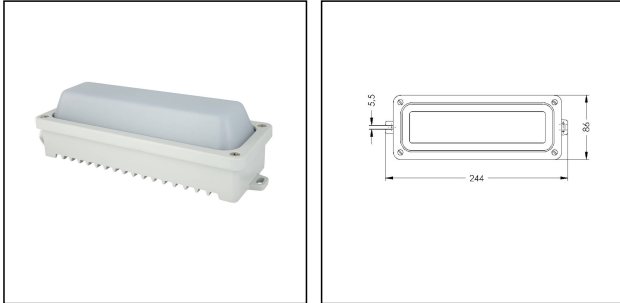

PL-Luminaire LED 3,1W 4307193

LED Multi-purpose luminaire 3,1W 230V, Aluminium RAL 7035, Cover opal, IP67

Products may differ in size, colour and appearance to those shown. If you require further information or customisation, please contact us directly.

WISKA-Order no.	50108666
Type	PL-Luminaire LED 3,1W 4307193
Material	Cast aluminium
Material globe/diffuser	Polycarbonate
Globe colour	Opal
Wattage	3 W
Voltage	230 V
Voltage min. (V)	220 V
Voltage max. (V)	240 V
Type of Voltage	AC
Frequency	50/60 Hz
Temp. range min	-25 °C
Temp. range max	45 °C
Lightsource	LED
Lightsource incl.	Yes
Power supply, electronic	50-60Hz, 220-230VAC
Type of cable gland	PG16 / 12-14mm
Ø cable diameter min	12 mm
Ø cable diameter max	14 mm
Using for cable gland	
Equipment	Aluminium pressure screws PG16, Guard
Mounting	Surface mounting, Wall, Ceiling
Colour	RAL 7035
External dimensions LxWxH	244x86x69mm
Weight	0,8 kg