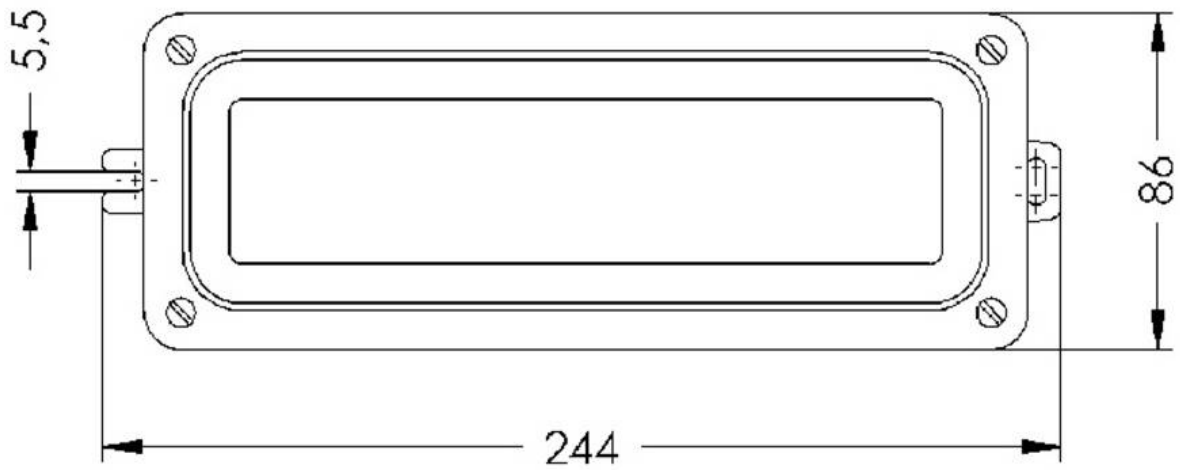

Your Contact:

WISKA Hoppmann GmbH

Kisdorfer Weg 28 · 24568 Kaltenkirchen · Germany

☎ +49-4191-508-0 · 📠 +49-4191-508-209

contact@wiska.de · www.wiska.com