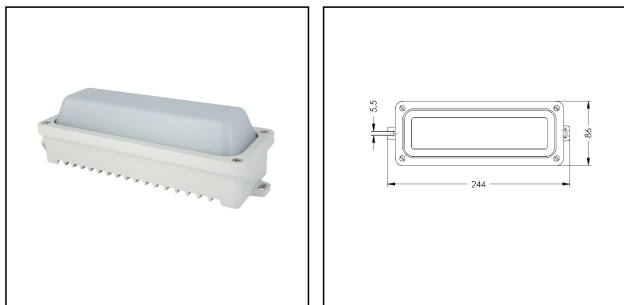

PL-Luminaire LED 6W 97430715624DC

LED Multi-purpose luminaire 6W 24V DC, Aluminium RAL 7035, Cover opal, IP67

Products may differ in size, colour and appearance to those shown. If you require further information or customisation, please contact us directly.

WISKA-Order no.	50108861
Type	PL-Luminaire LED 6W 97430715624DC
Material	Cast aluminium
Material globe/diffuser	Polycarbonate
Globe colour	Opal
Wattage	6 W
Voltage	24 V
Type of Voltage	DC
Temp. range min	-25 °C
Temp. range max	45 °C
Lightsource	LED
Lightsource incl.	Yes
Luminous flux	500 lm
Power supply, electronic	Low voltage 24VDC
Type of cable gland	PG16 / 12-14mm
Ø cable diameter min	12 mm
Ø cable diameter max	14 mm
Using for cable gland	
Equipment	Aluminium pressure screws PG16
Mounting	Surface mounting, Wall, Ceiling
Colour	RAL 7035
External dimensions LxWxH	244x86x69mm
Weight	0,74 kg
Surface	Powder coated
Approval	SGS