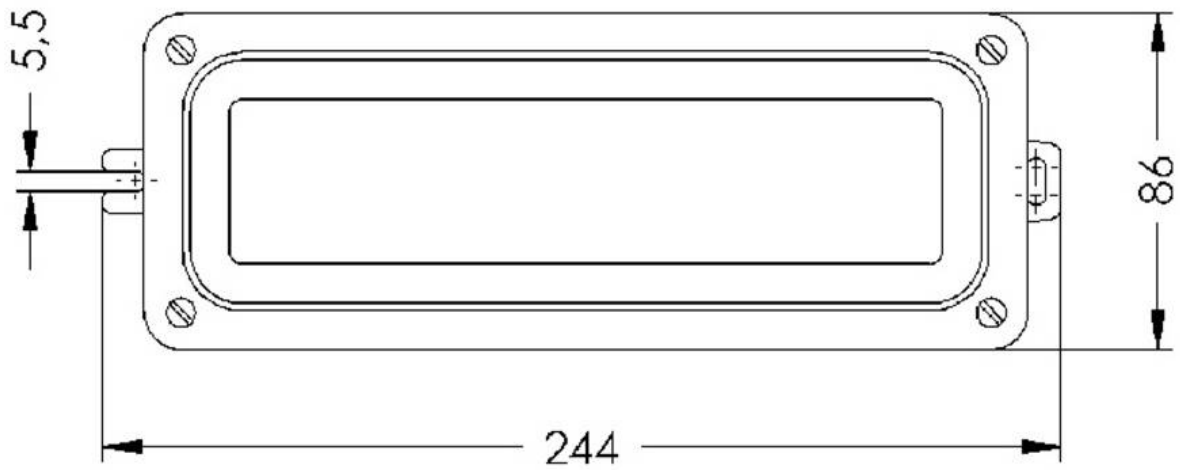

Your Contact:

WISKA Hoppmann GmbH

Kisdorfer Weg 28 · 24568 Kaltenkirchen · Germany

☎ +49-4191-508-0 · 📠 +49-4191-508-209

✉ contact@wiska.de · www.wiska.com