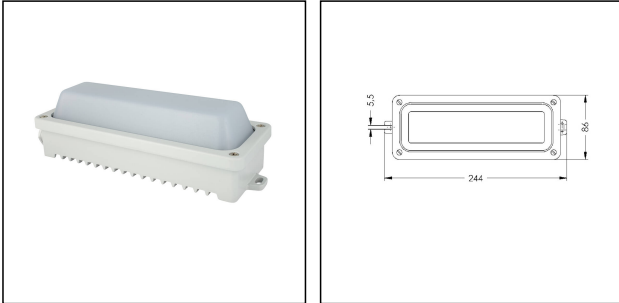

## PL-Luminaire LED 3,1W 4307103

LED Multi-purpose luminaire 3,1W 230V, Aluminium brown, Cover opal, IP67

Products may differ in size, colour and appearance to those shown. If you require further information or customisation, please contact us directly.

<b>WISKA-Order no.</b>	50108863
<b>Type</b>	PL-Luminaire LED 3,1W 4307103
<b>Material</b>	Cast aluminium
<b>Material globe/diffuser</b>	Polycarbonate
<b>Globe colour</b>	Opal
<b>Wattage</b>	3 W
<b>Voltage</b>	230 V
<b>Voltage min. (V)</b>	220 V
<b>Voltage max. (V)</b>	240 V
<b>Type of Voltage</b>	AC
<b>Frequency</b>	50/60 Hz
<b>Temp. range min</b>	-25 °C
<b>Temp. range max</b>	45 °C
<b>Lightsource</b>	LED
<b>Lightsource incl.</b>	Yes
<b>Luminous flux</b>	293 lm
<b>Power supply, electronic</b>	50-60Hz, 220-230VAC
<b>Type of cable gland</b>	PG16 / 12-14mm
<b>Ø cable diameter min</b>	12 mm
<b>Ø cable diameter max</b>	14 mm
<b>Using for cable gland</b>	
<b>Equipment</b>	Aluminium pressure screws PG16
<b>Mounting</b>	Surface mounting, Wall, Ceiling
<b>Colour</b>	Brown
<b>External dimensions LxWxH</b>	244x86x69mm