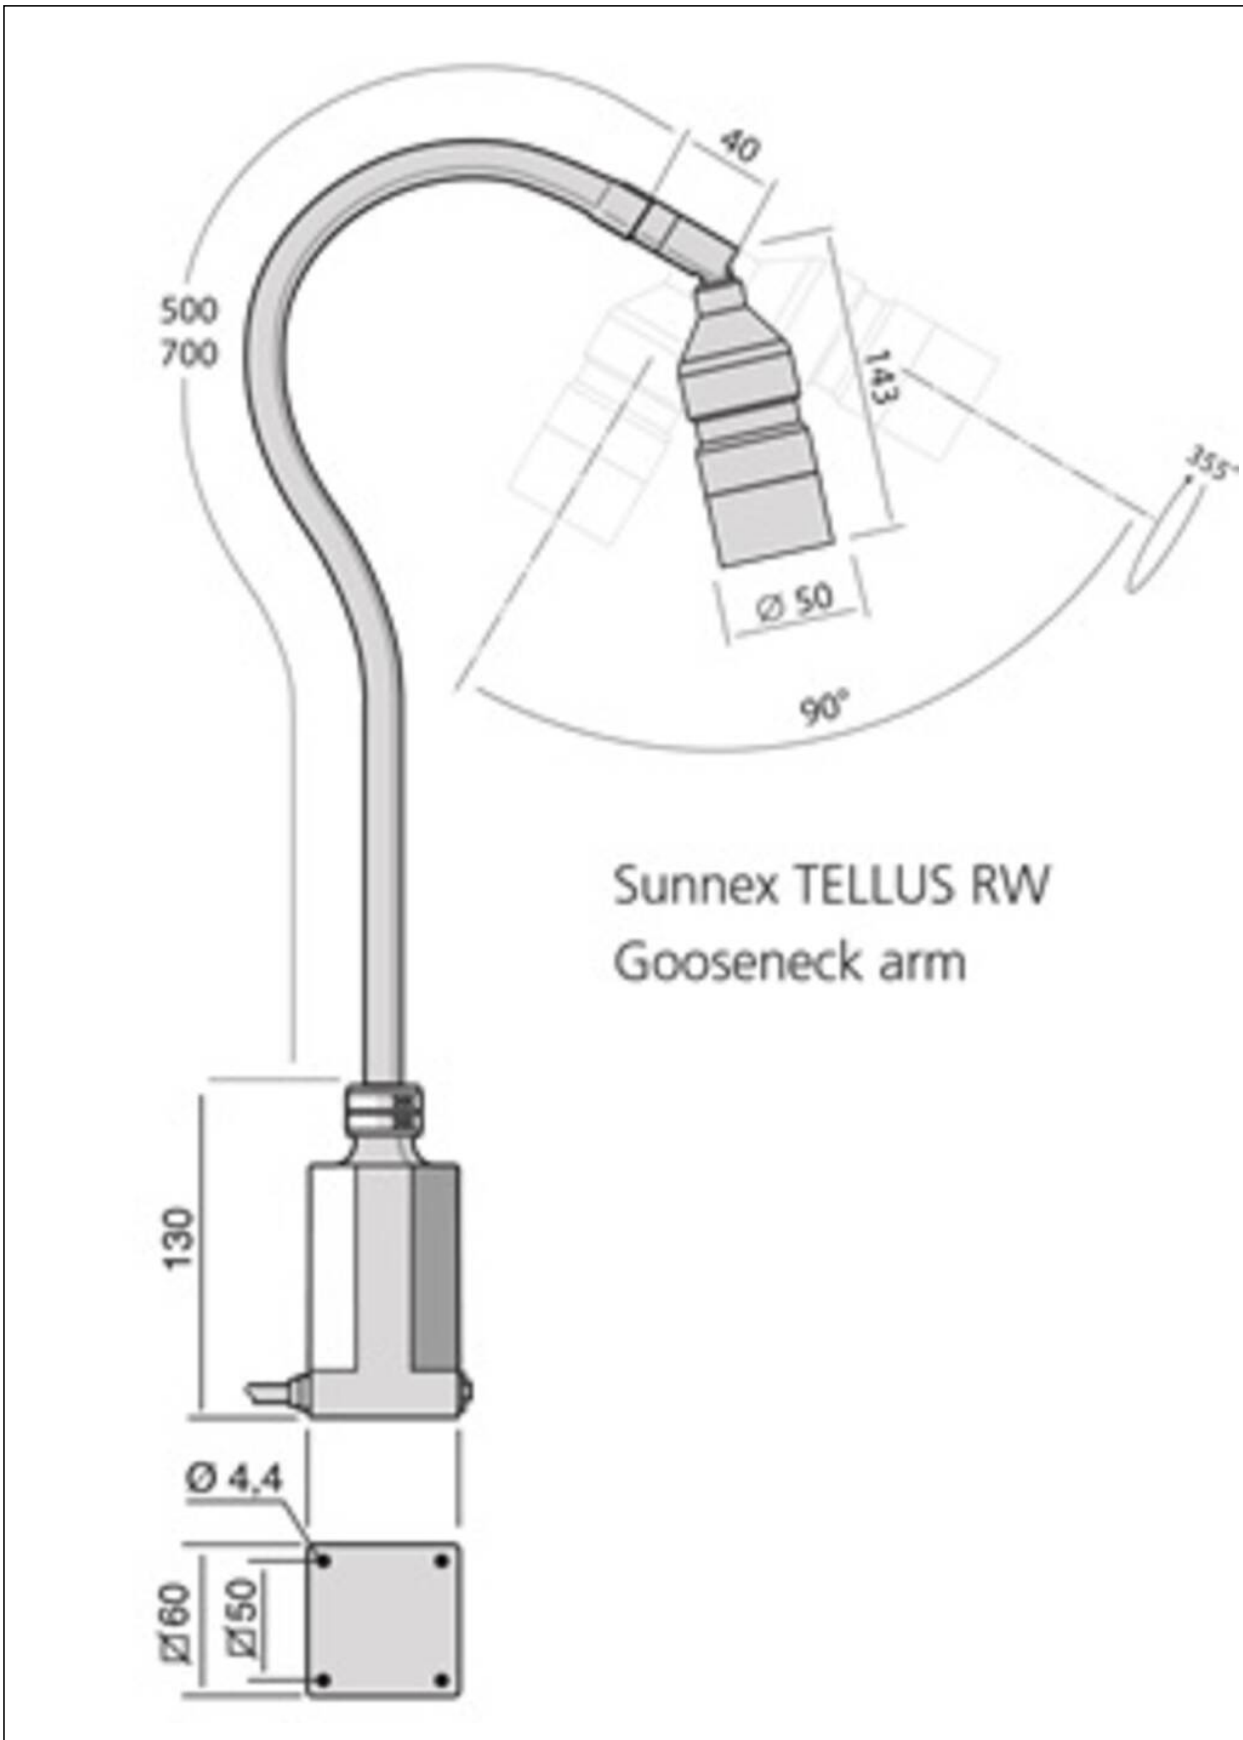

Your Contact:

WISKA Hoppmann GmbH

Kisdorfer Weg 28 · 24568 Kaltenkirchen · Germany

☎ +49-4191-508-0 · 📠 +49-4191-508-209

contact@wiska.de · www.wiska.com