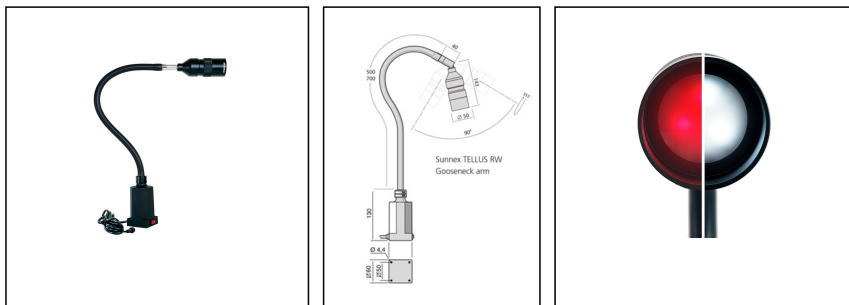

TKL-Tellus-R/W-34530DIM-SUNNEX

LED Chart table light 5W 12-24V AC/DC IP20

Products may differ in size, colour and appearance to those shown. If you require further information or customisation, please contact us directly.

WISKA-Order no.	50109500
Type	TKL-Tellus-R/W-34530DIM-SUNNEX
Wattage	5 W
Power[^]	1 x 5 W
Voltage	24 V
Voltage min. (V)	12 V
Voltage max. (V)	24 V
Type of Voltage	AC / DC
Protection class	IP20
Lightsource	LED
Lightsource incl.	Yes
Bulb shape	reflector
Colour temperature	6500 K
Average lamp durability	30000 h
Mounting	Desktop
External dimensions LxWxH	970x60x68mm
Type of switch	On-Off, 2-pole
Colour	Black
Weight	1,2 kg

Remarks:

LED Chart table light - TELLUS R/W
 Light source: LED 5W inclusive and dimmable
 Red and white light colour
 Color Rendering Index: CRI 80
 Base: Equipped with four mouting holes

Your Contact:

WISKA Hoppmann GmbH
 Kisdorfer Weg 28 · 24568 Kaltenkirchen · Germany
 ☎ +49-4191-508-0 · 📠 +49-4191-508-209
 contact@wiska.de · www.wiska.com

Power Switch and Rotary Dimmer

placed in the base

Cable length: 2m

Arm length: 700mm

Lamp head with joint

12.05.2026

Your Contact:

WISKA Hoppmann GmbH